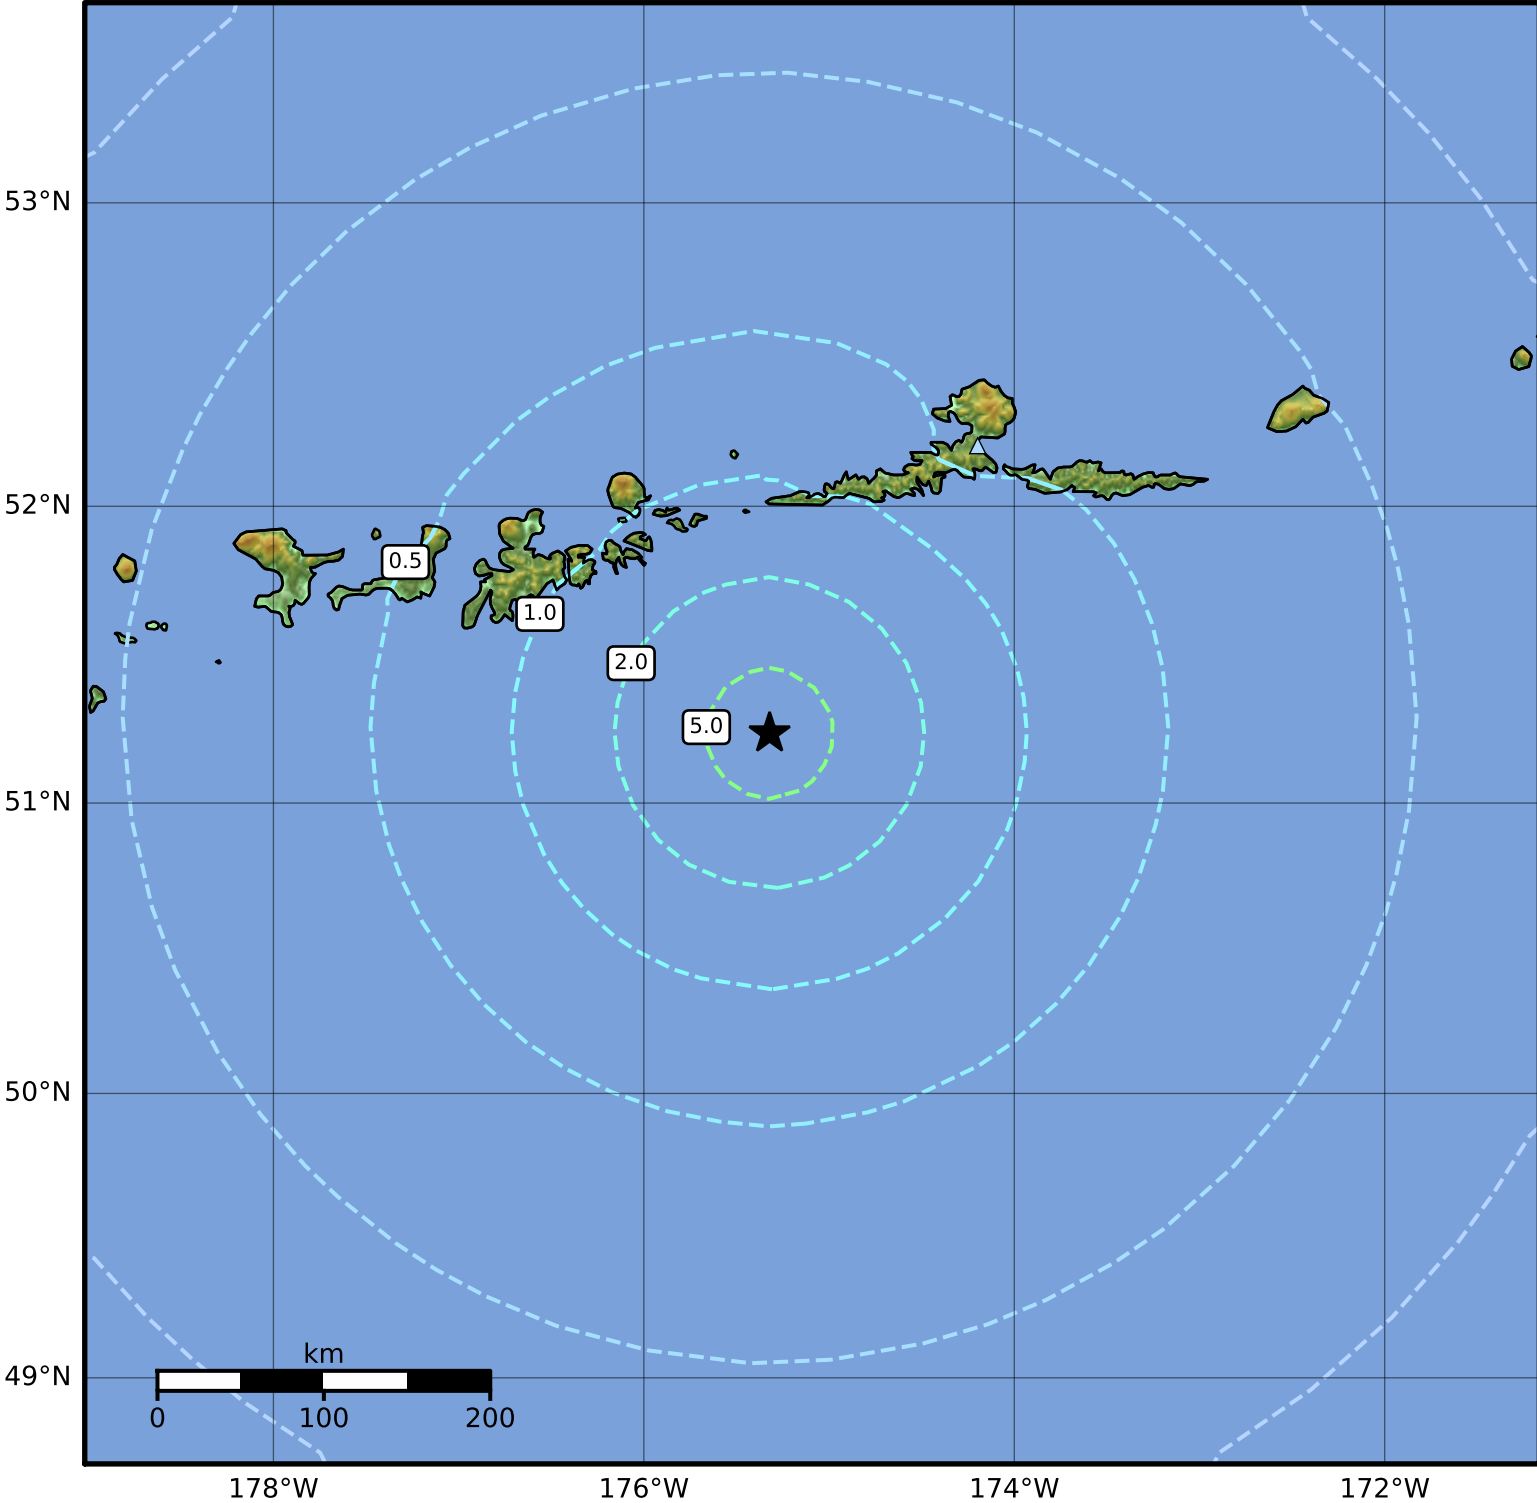

Peak Ground Velocity Map Alaska Earthquake Center  
ShakeMap: 116 km (72 miles) SE of Adak  
Dec 21, 2023 14:55:57 UTC M6.1 N51.24 W175.32 Depth: 19.7km ID:ak023gbcg6o5

PGV (cm/s)	0.1	0.2	0.5	1	2	5	10	20	50	100	200
------------	-----	-----	-----	---	---	---	----	----	----	-----	-----

Scale based on Worden et al. (2012)

Version 7: Processed 2023-12-21T15:55:09Z

△ Seismic Instrument ○ Reported Intensity

★ Epicenter