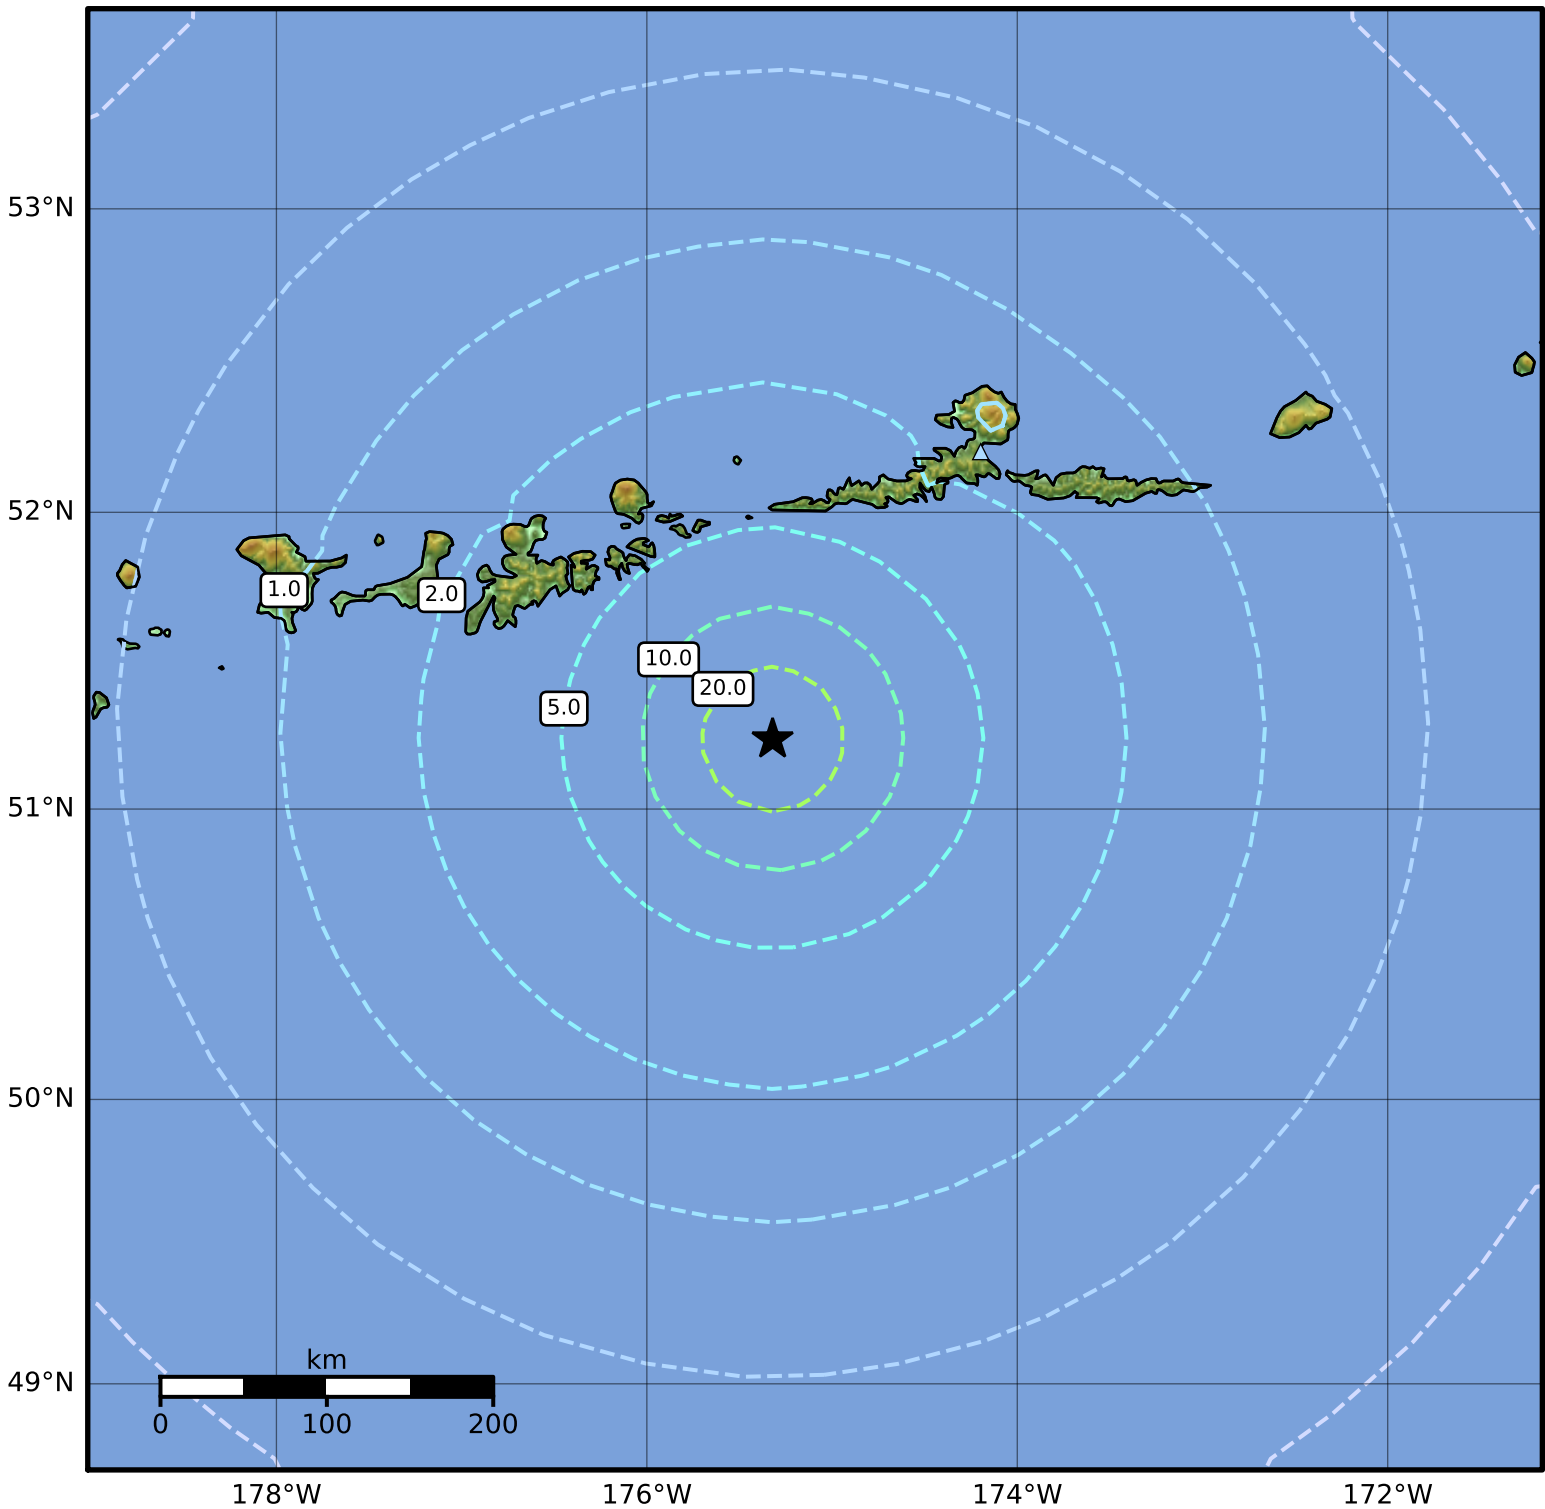

0.3 Second Peak Spectral Acceleration Map Alaska Earthquake Center
 ShakeMap: 116 km (72 miles) SE of Adak
 Dec 21, 2023 14:55:57 UTC M6.1 N51.24 W175.32 Depth: 19.7km ID:ak023gbcg6o5

SA(0.3) (%g)	0.1	0.2	0.5	1	2	5	10	20	50	100	200
--------------	-----	-----	-----	---	---	---	----	----	----	-----	-----

Scale based on Worden et al. (2012)

Version 7: Processed 2023-12-21T15:55:09Z

△ Seismic Instrument ○ Reported Intensity

★ Epicenter