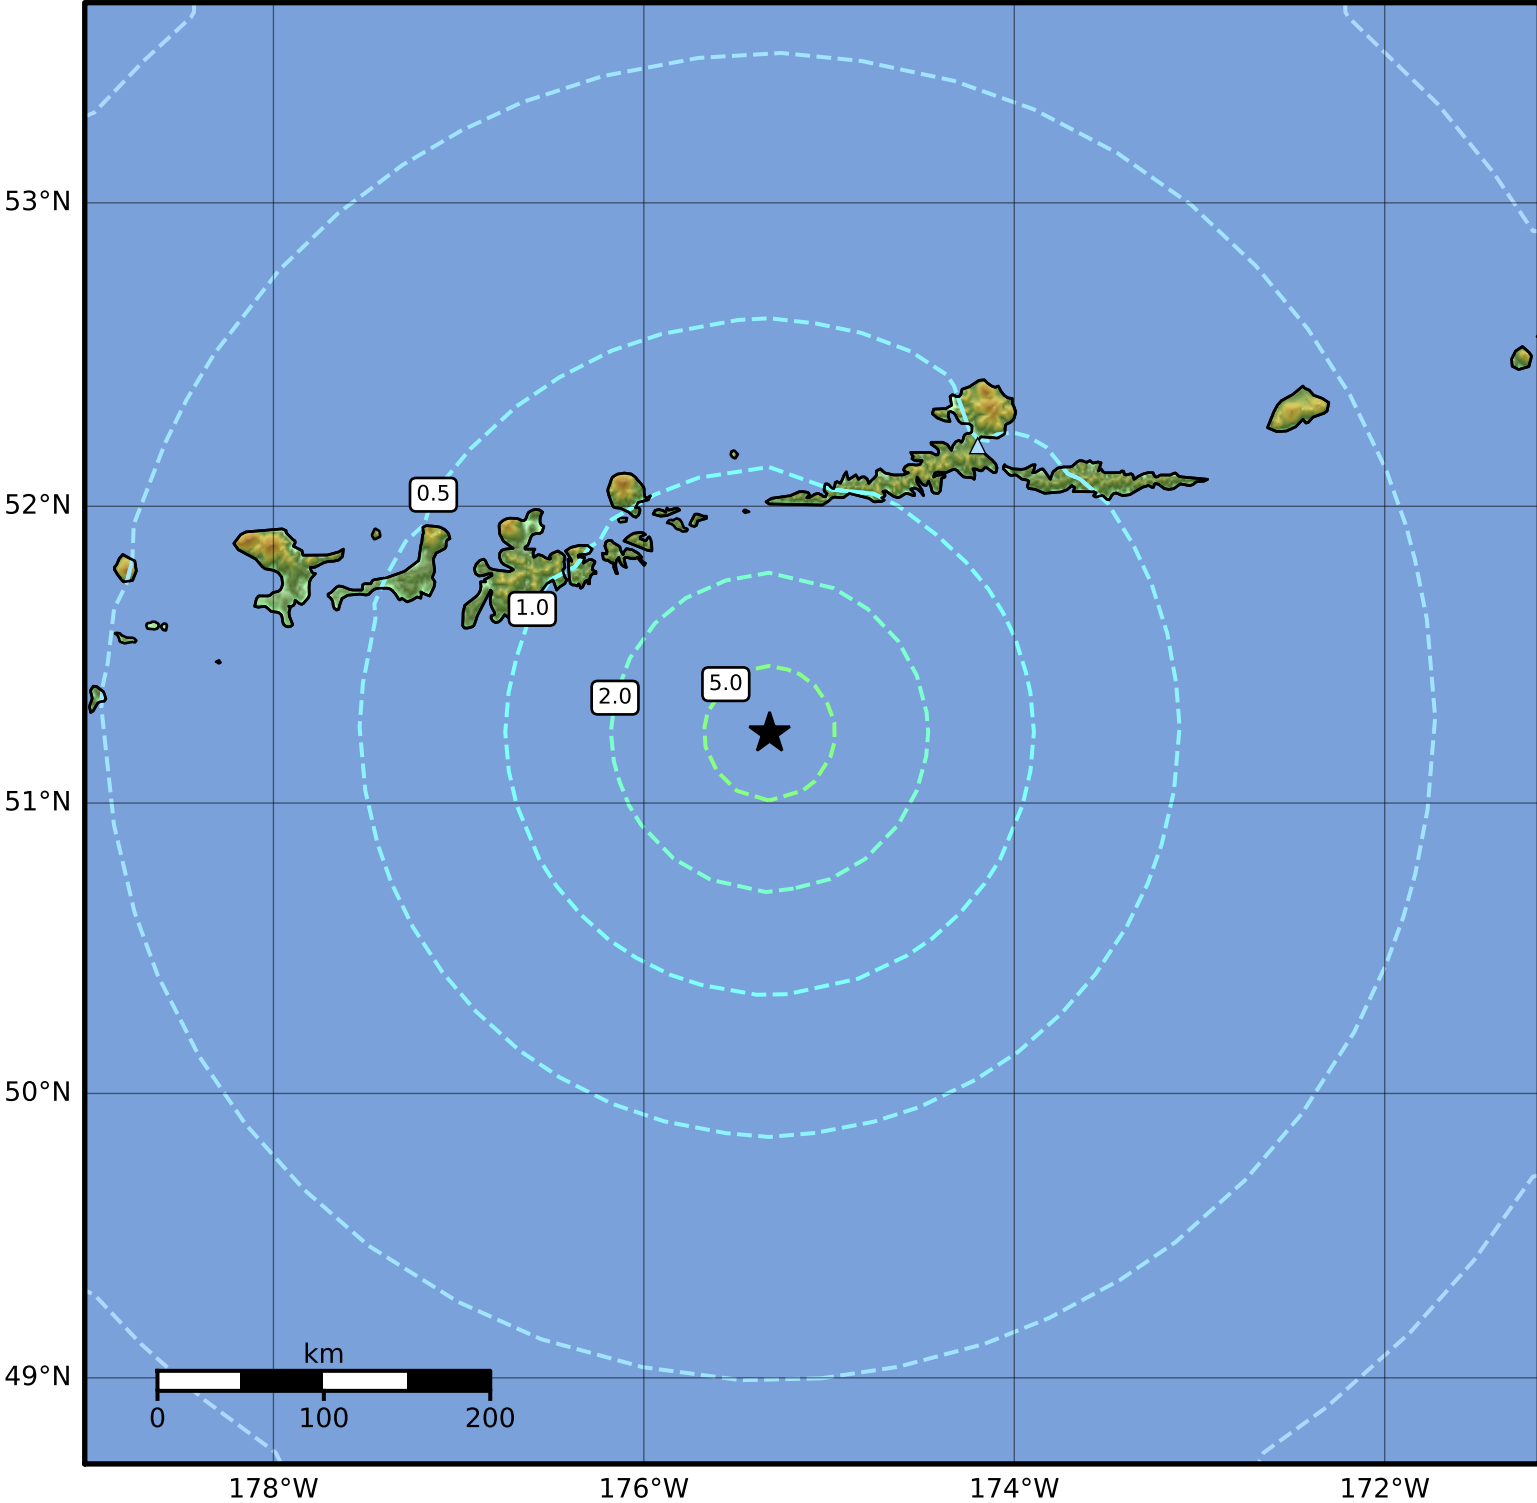

1.0 Second Peak Spectral Acceleration Map Alaska Earthquake Center
 ShakeMap: 116 km (72 miles) SE of Adak
 Dec 21, 2023 14:55:57 UTC M6.1 N51.24 W175.32 Depth: 19.7km ID:ak023gbcg6o5

SA(1.0) (%g)	0.1	0.2	0.5	1	2	5	10	20	50	100	200
--------------	-----	-----	-----	---	---	---	----	----	----	-----	-----

Scale based on Worden et al. (2012)

Version 7: Processed 2023-12-21T15:55:09Z

△ Seismic Instrument ○ Reported Intensity

★ Epicenter