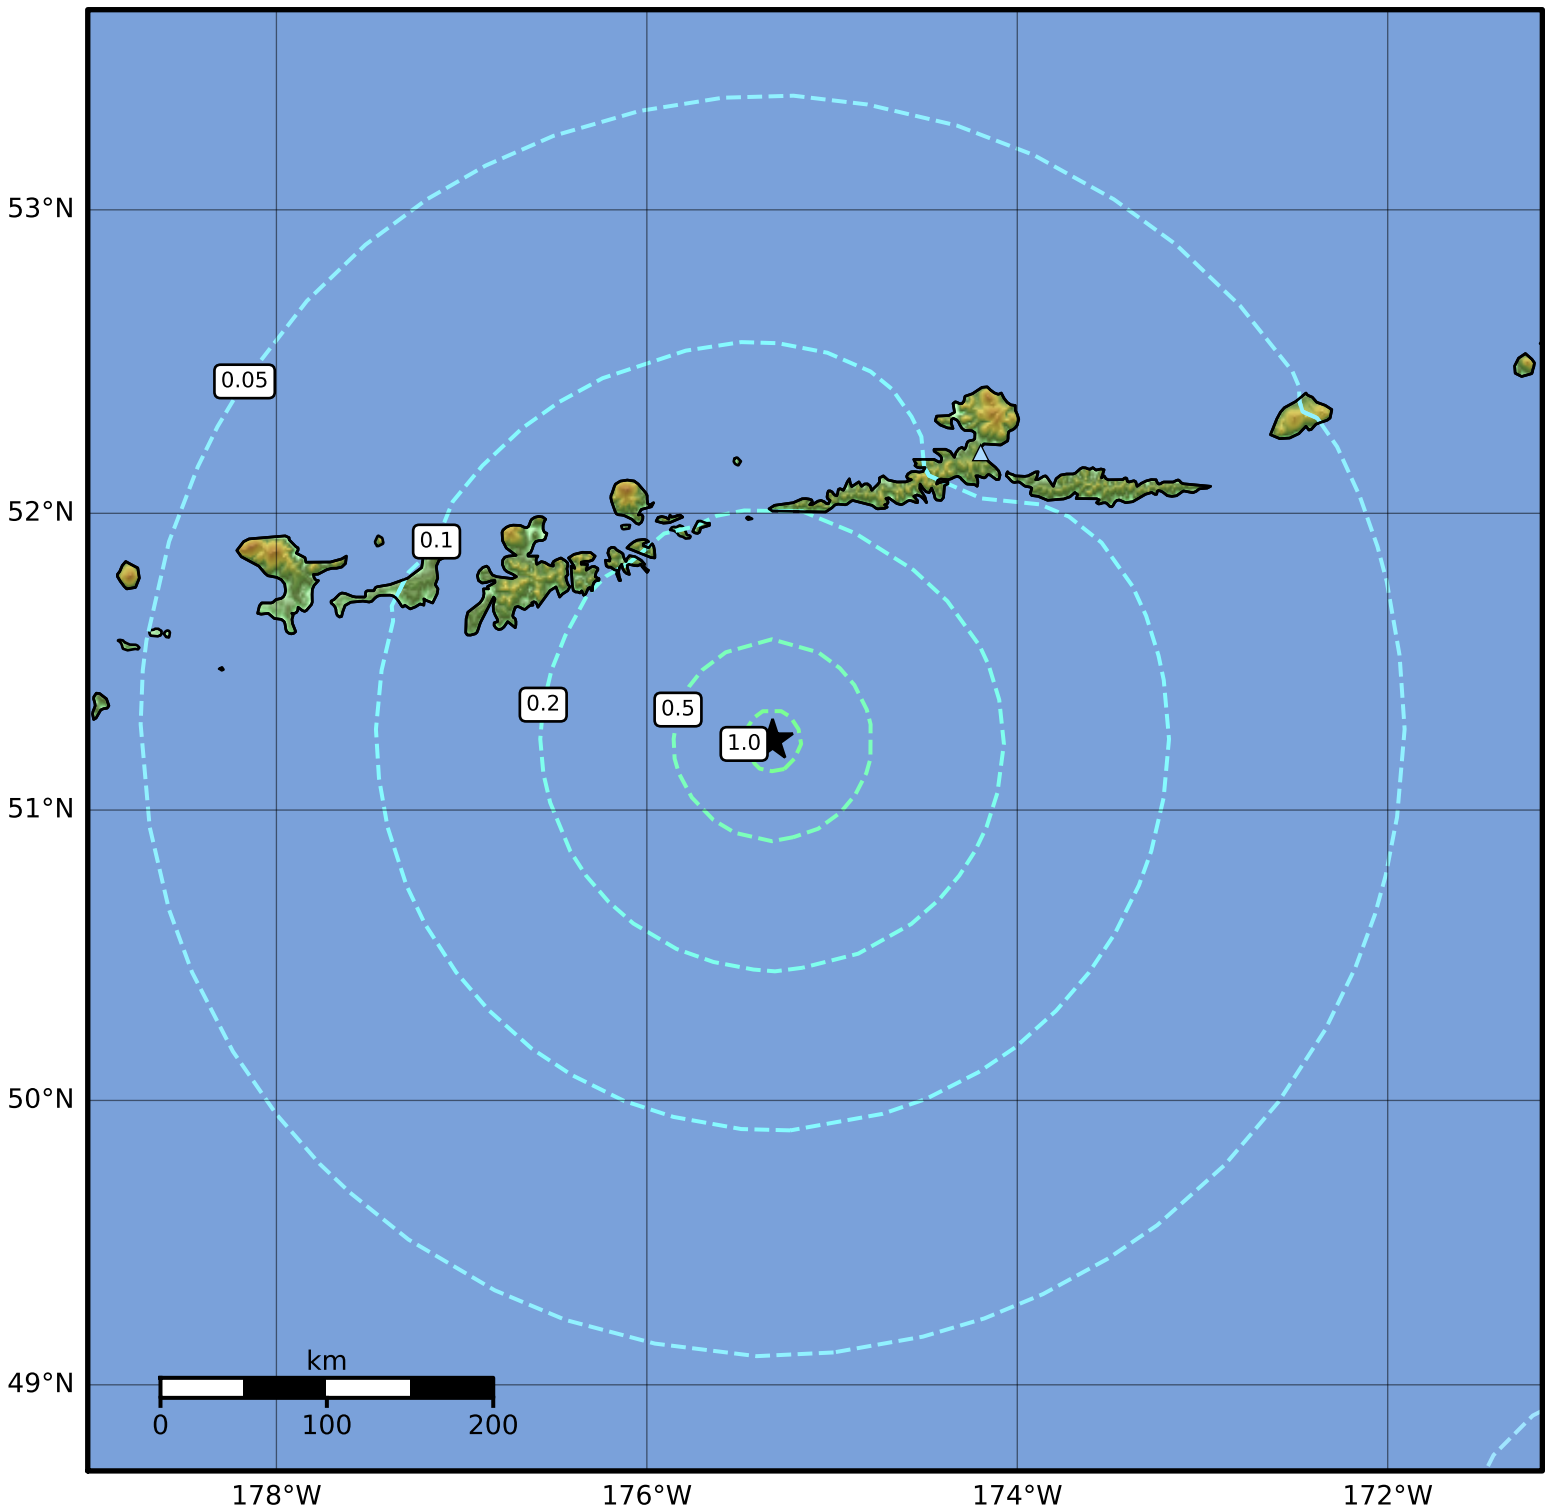

3.0 Second Peak Spectral Acceleration Map Alaska Earthquake Center
ShakeMap: 116 km (72 miles) SE of Adak
Dec 21, 2023 14:55:57 UTC M6.1 N51.24 W175.32 Depth: 19.7km ID:ak023gbcg6o5

SA(3.0) (%g)	0.1	0.2	0.5	1	2	5	10	20	50
--------------	-----	-----	-----	---	---	---	----	----	----

Scale based on Worden et al. (2012)

Version 7: Processed 2023-12-21T15:55:09Z

△ Seismic Instrument ○ Reported Intensity

★ Epicenter