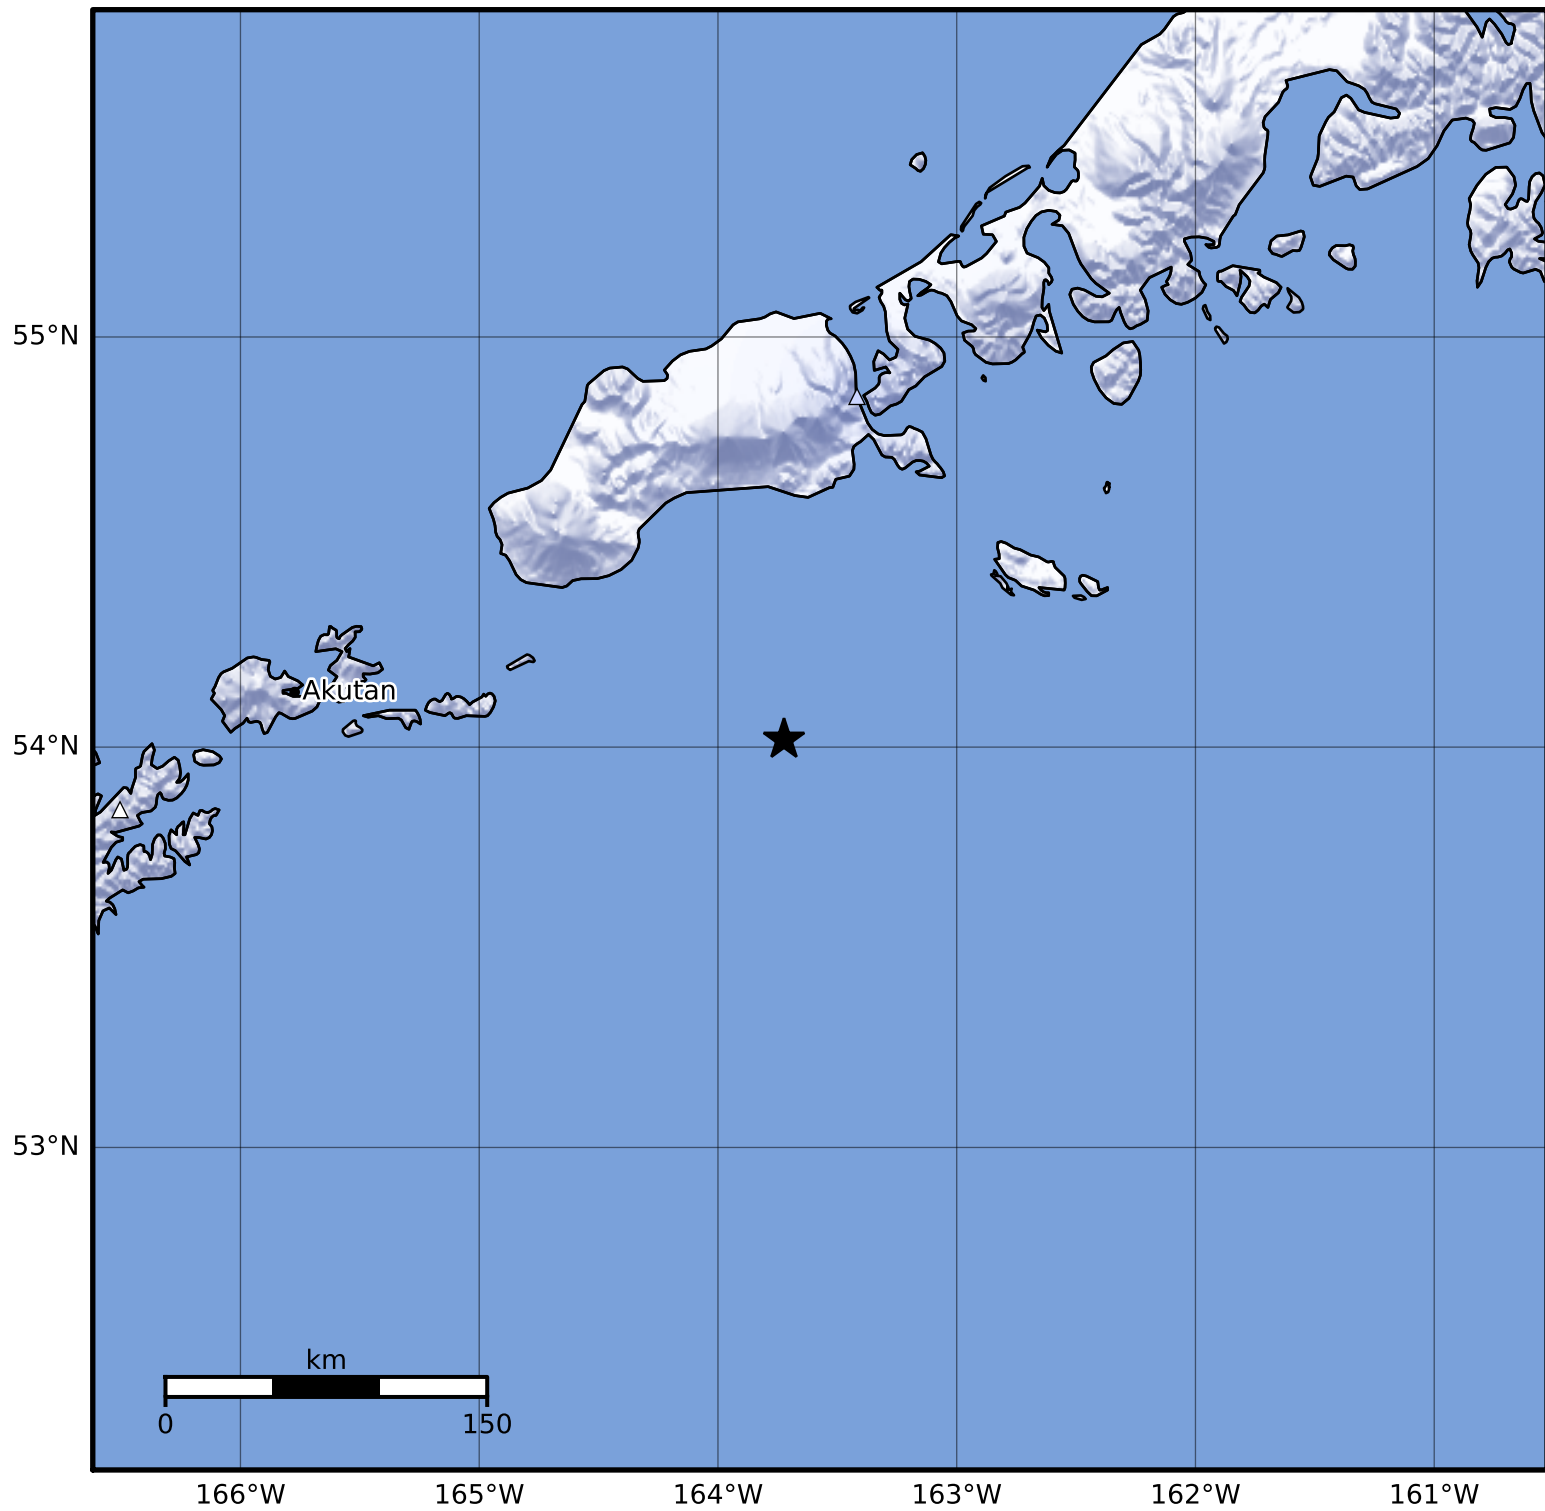

Macroseismic Intensity Map Alaska Earthquake Center
 ShakeMap: 95 km (59 miles) SSW of False Pass
 Dec 21, 2023 15:03:36 UTC M3.7 N54.02 W163.72 Depth: 18.0km ID:ak023gbcqfbn

SHAKING	Not felt	Weak	Light	Moderate	Strong	Very strong	Severe	Violent	Extreme
DAMAGE	None	None	None	Very light	Light	Moderate	Moderate/heavy	Heavy	Very heavy
PGA(%g)	<0.0464	0.297	2.76	6.2	11.5	21.5	40.1	74.7	>139
PGV(cm/s)	<0.0215	0.135	1.41	4.65	9.64	20	41.4	85.8	>178
INTENSITY	I	II-III	IV	V	VI	VII	VIII	IX	X+

Scale based on Worden et al. (2012)

Version 1: Processed 2023-12-21T15:06:17Z

△ Seismic Instrument ○ Reported Intensity

★ Epicenter