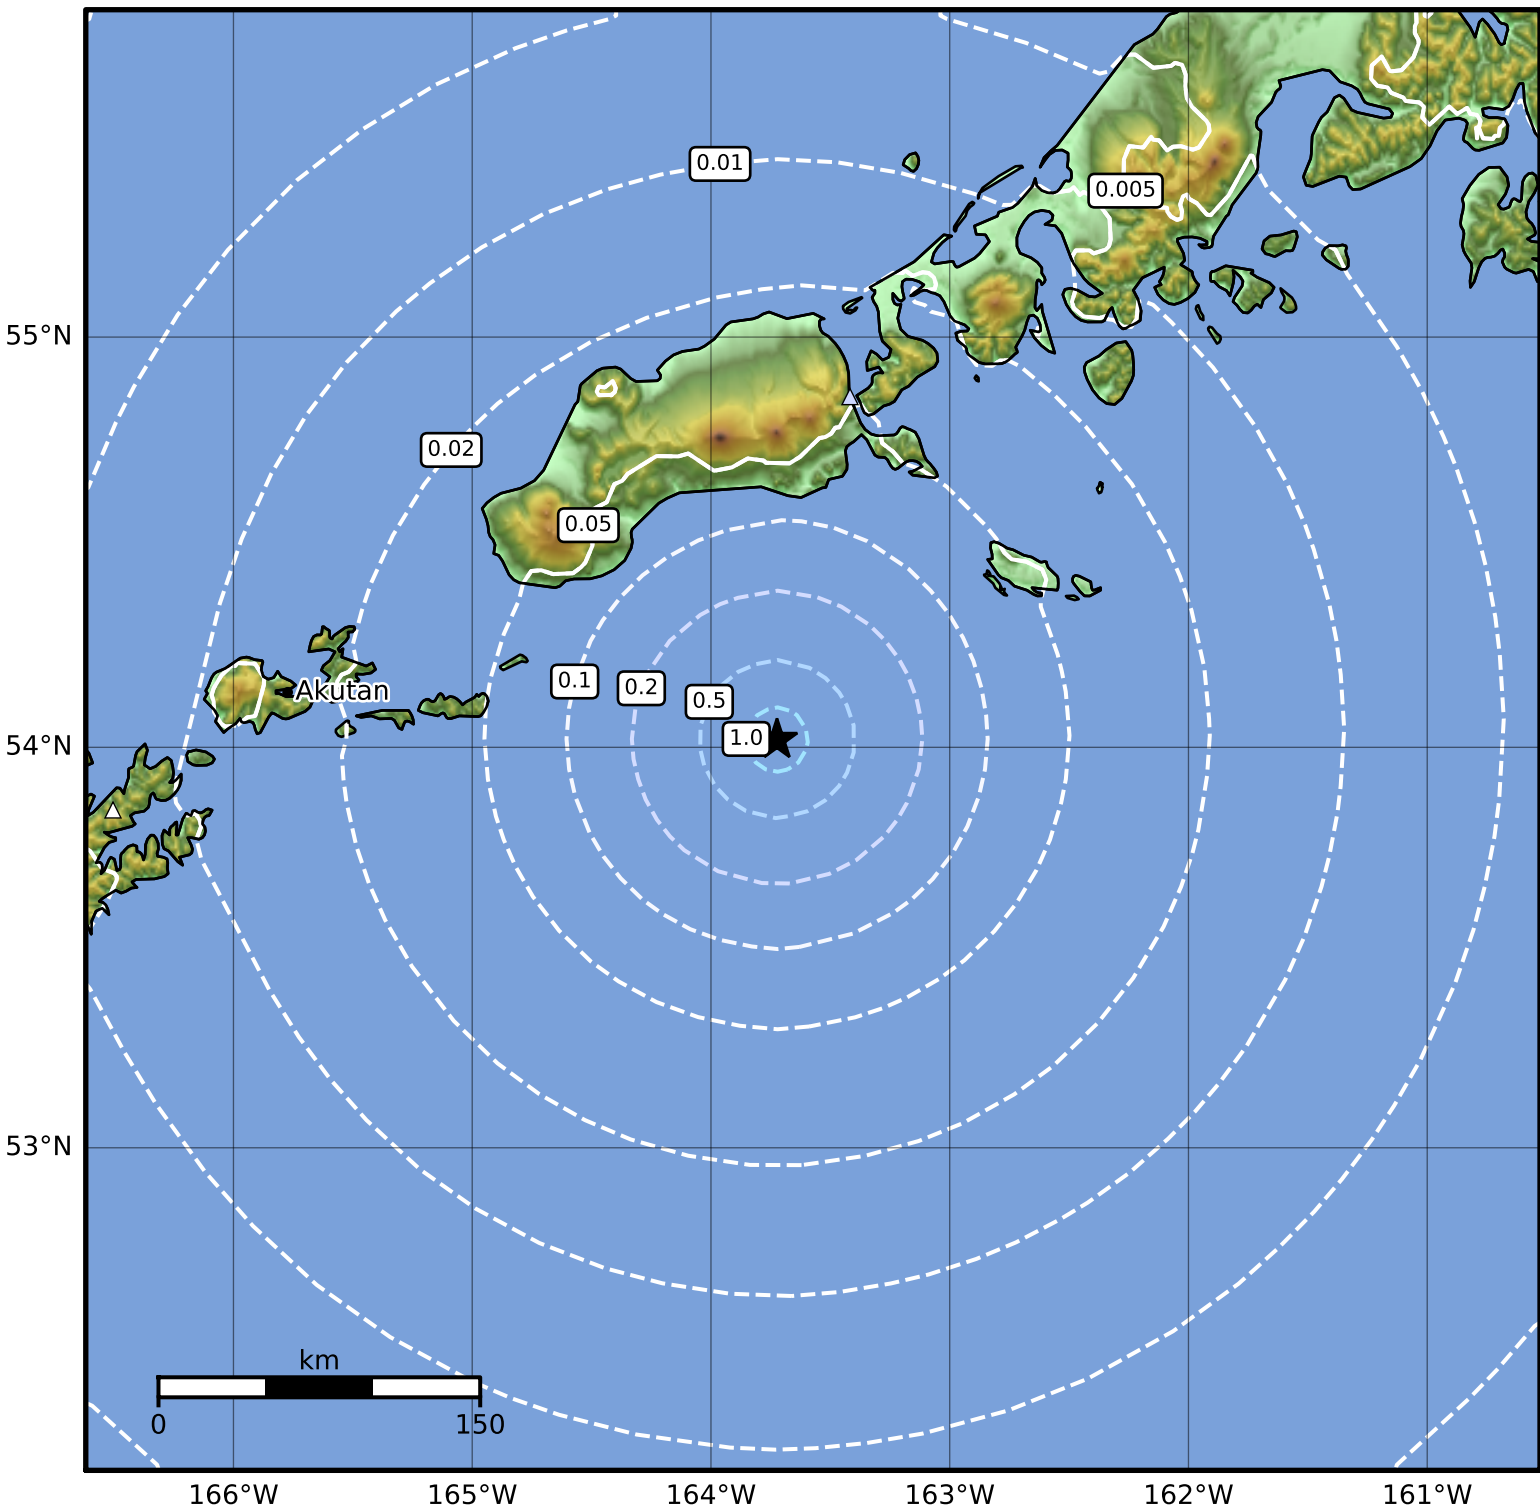

0.3 Second Peak Spectral Acceleration Map Alaska Earthquake Center
 ShakeMap: 95 km (59 miles) SSW of False Pass
 Dec 21, 2023 15:03:36 UTC M3.7 N54.02 W163.72 Depth: 18.0km ID:ak023gbcqfbn

SA(0.3) (%g)	0.1	0.2	0.5	1	2	5	10	20	50	100	200
--------------	-----	-----	-----	---	---	---	----	----	----	-----	-----

Scale based on Worden et al. (2012)

Version 1: Processed 2023-12-21T15:06:17Z

△ Seismic Instrument ○ Reported Intensity

★ Epicenter