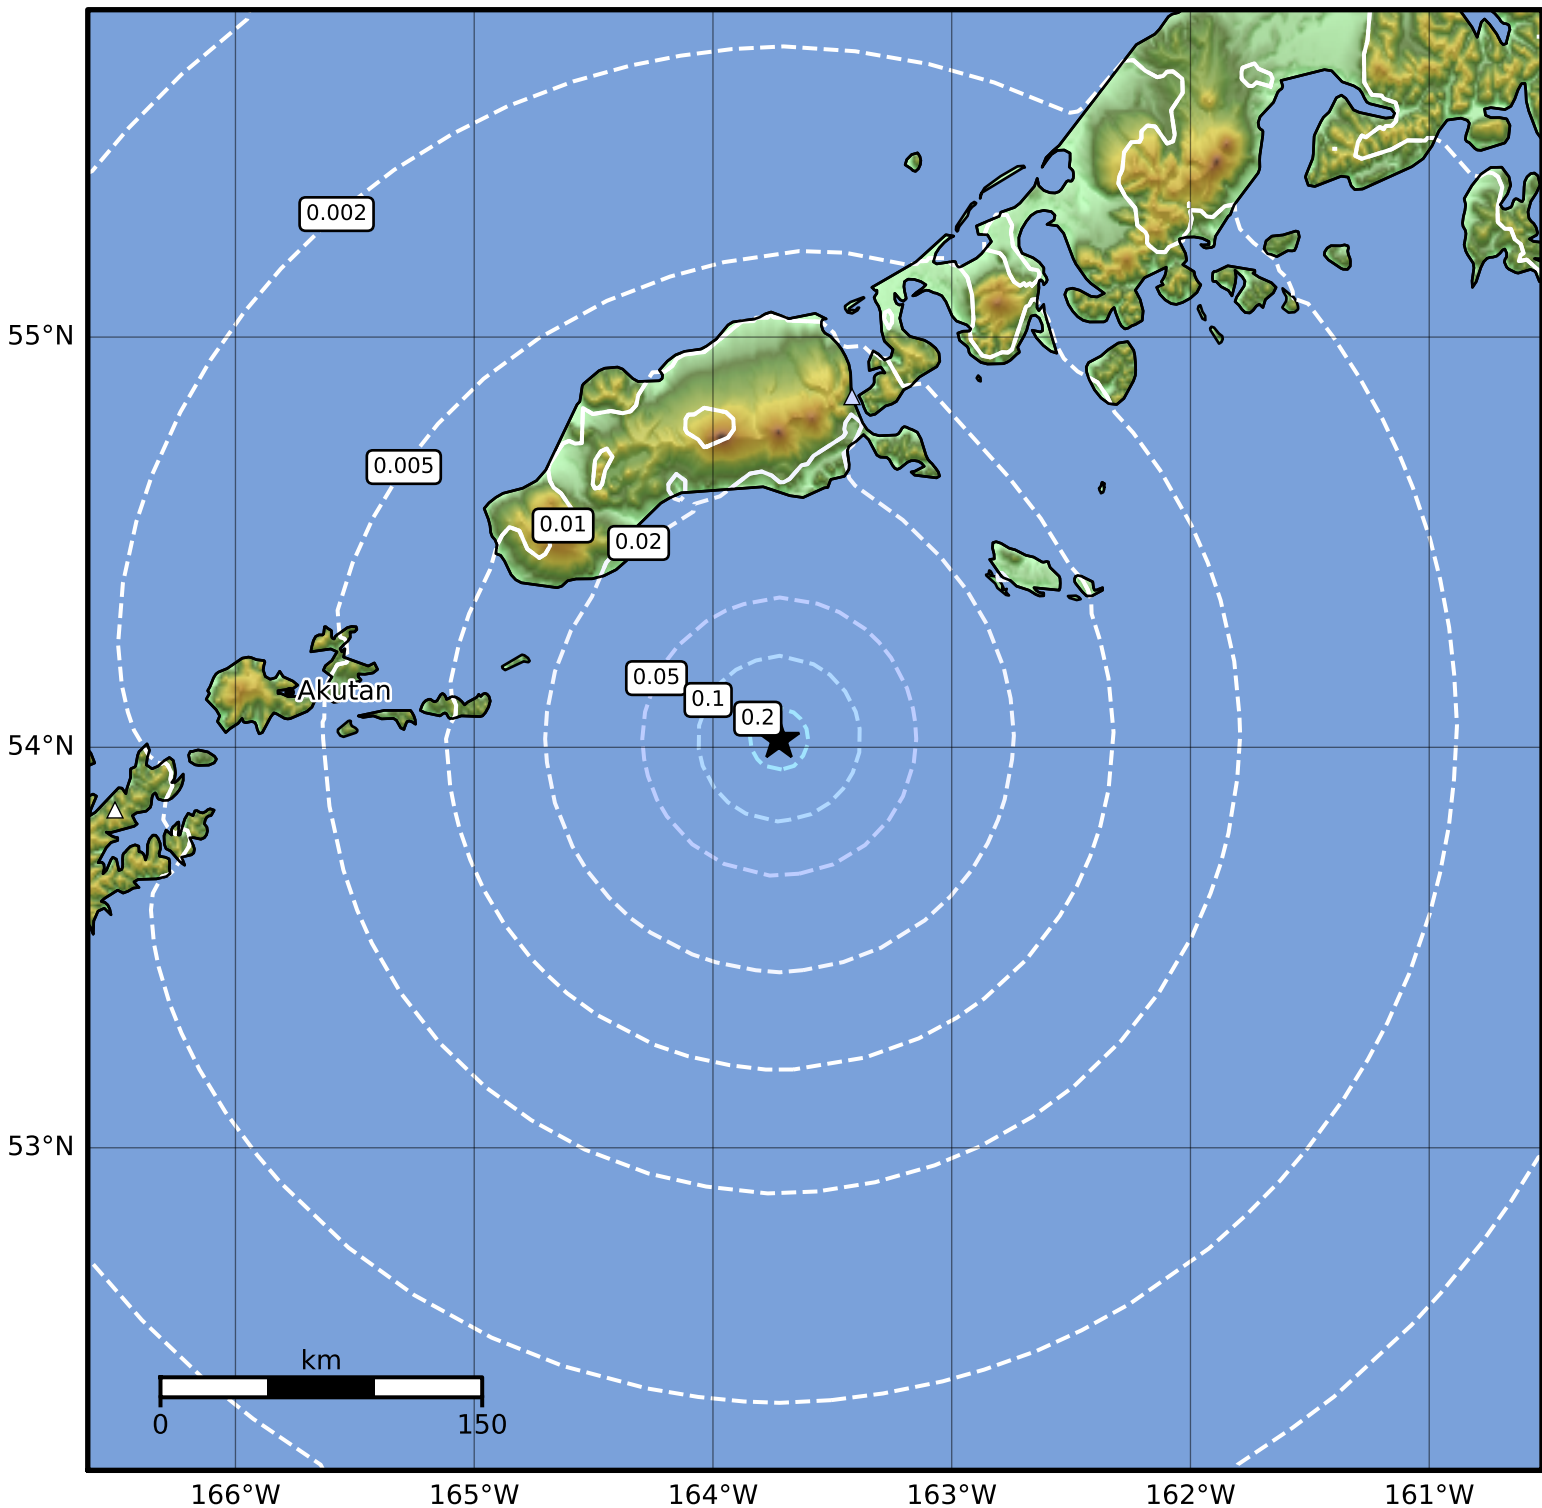

1.0 Second Peak Spectral Acceleration Map Alaska Earthquake Center
 ShakeMap: 95 km (59 miles) SSW of False Pass
 Dec 21, 2023 15:03:36 UTC M3.7 N54.02 W163.72 Depth: 18.0km ID:ak023gbcqfbn

SA(1.0) (%g)	0.1	0.2	0.5	1	2	5	10	20	50	100	200
--------------	-----	-----	-----	---	---	---	----	----	----	-----	-----

Scale based on Worden et al. (2012)

Version 1: Processed 2023-12-21T15:06:17Z

△ Seismic Instrument ○ Reported Intensity

★ Epicenter