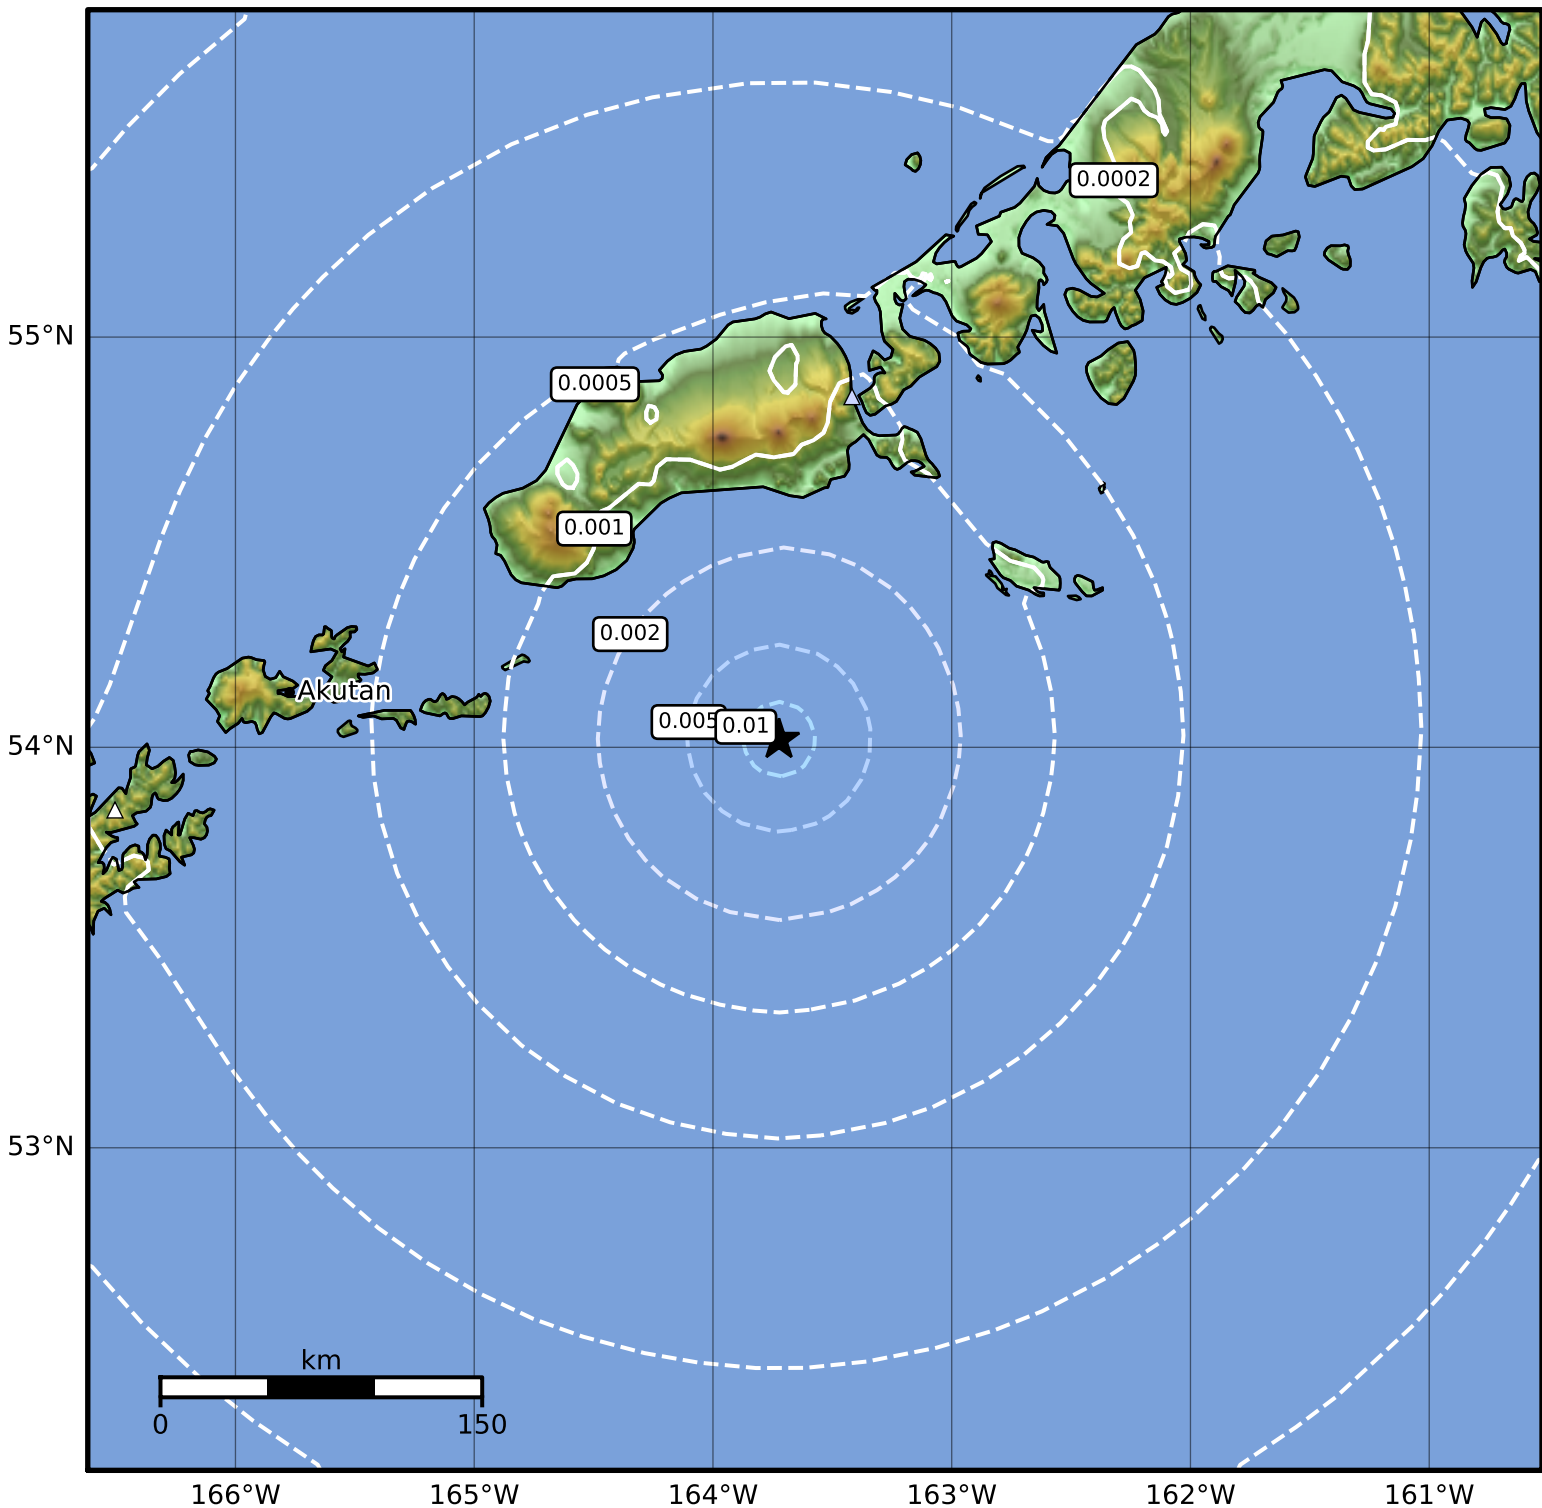

3.0 Second Peak Spectral Acceleration Map Alaska Earthquake Center
 ShakeMap: 95 km (59 miles) SSW of False Pass
 Dec 21, 2023 15:03:36 UTC M3.7 N54.02 W163.72 Depth: 18.0km ID:ak023gbcqfbn

SA(3.0) (%g)	0.1	0.2	0.5	1	2	5	10	20	50
--------------	-----	-----	-----	---	---	---	----	----	----

Scale based on Worden et al. (2012)

Version 1: Processed 2023-12-21T15:06:17Z

△ Seismic Instrument ○ Reported Intensity

★ Epicenter