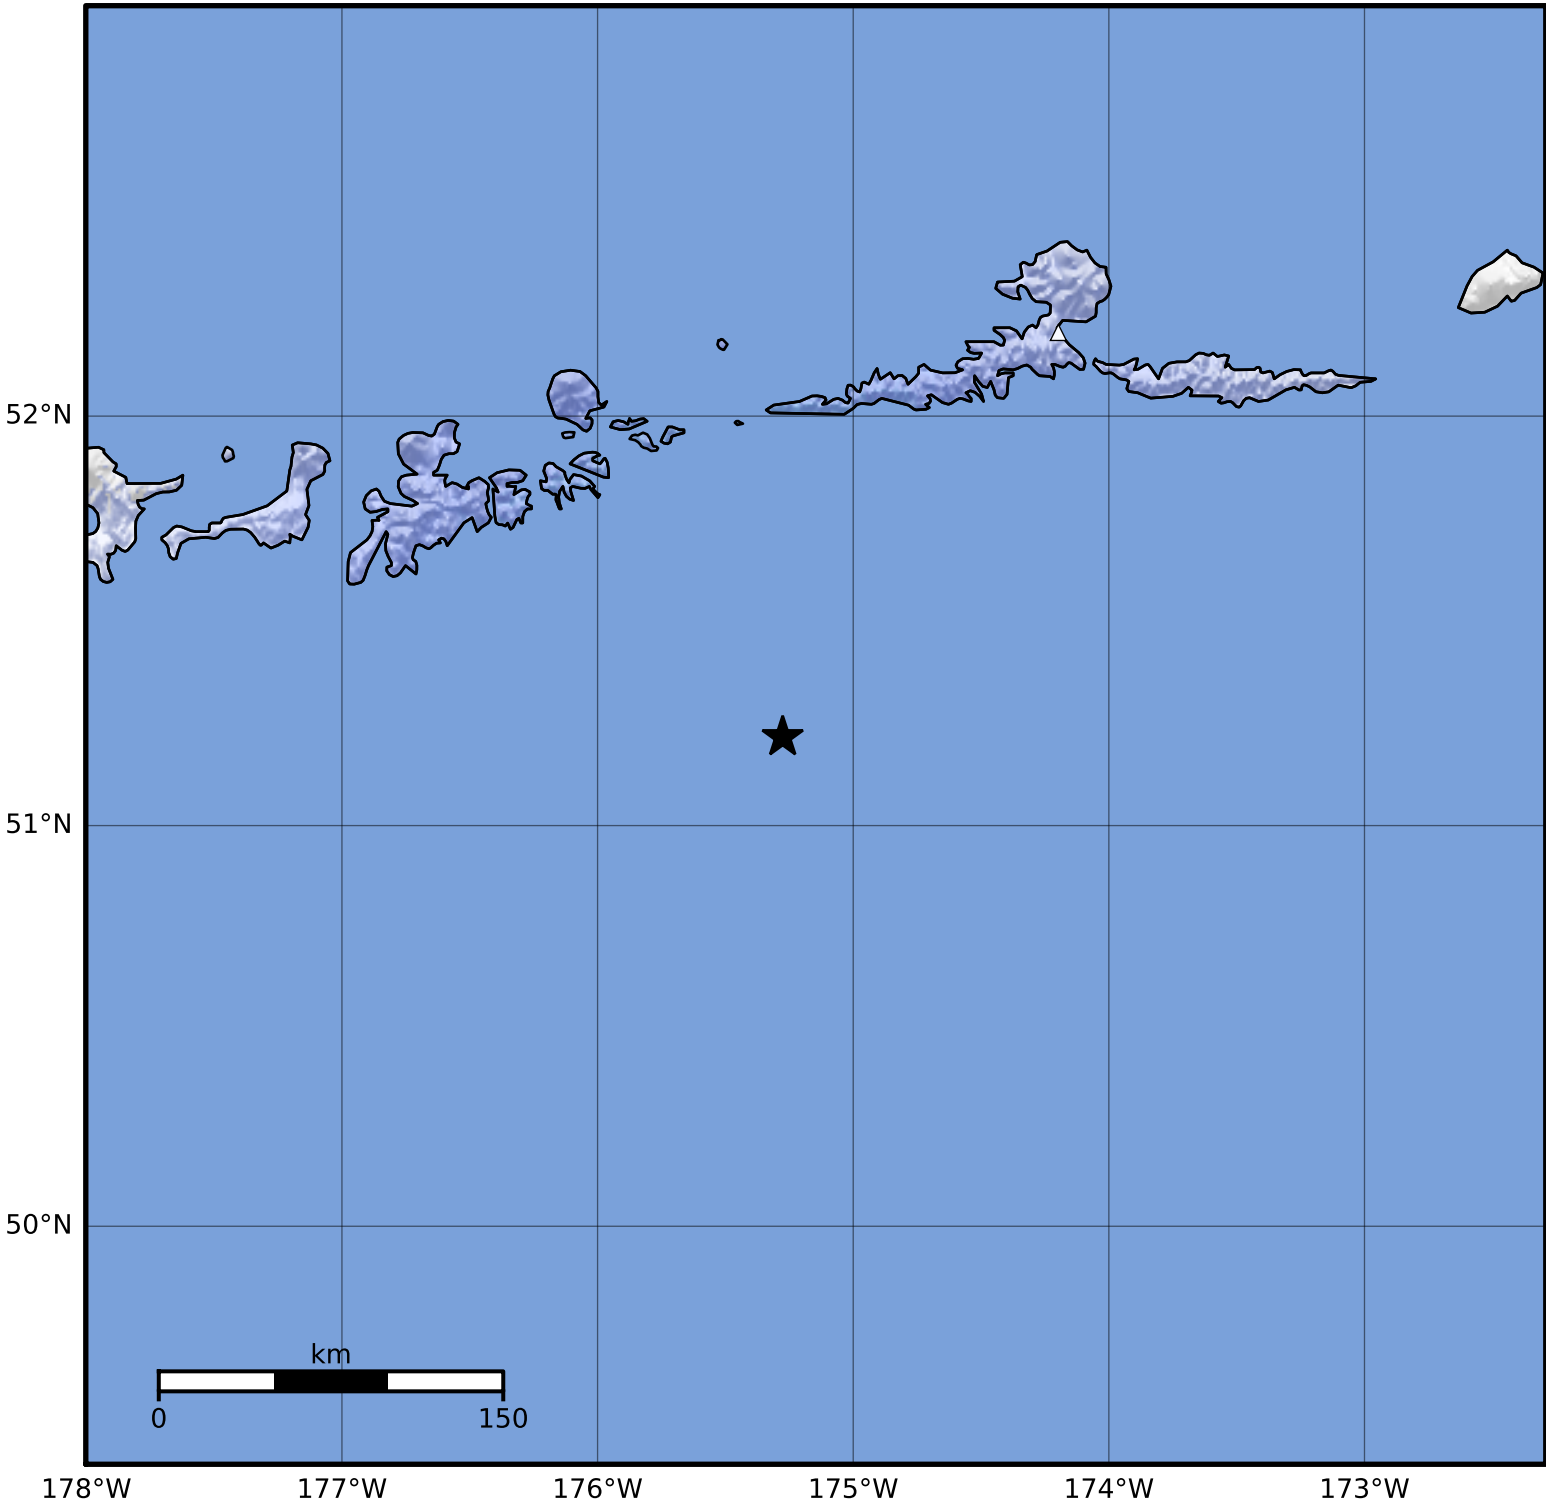

Macroseismic Intensity Map Alaska Earthquake Center
 ShakeMap: 120 km (75 miles) SE of Adak
 Dec 21, 2023 17:03:44 UTC M4.7 N51.22 W175.28 Depth: 13.2km ID:ak023gbdxb9q

SHAKING	Not felt	Weak	Light	Moderate	Strong	Very strong	Severe	Violent	Extreme
DAMAGE	None	None	None	Very light	Light	Moderate	Moderate/heavy	Heavy	Very heavy
PGA(%g)	<0.0464	0.297	2.76	6.2	11.5	21.5	40.1	74.7	>139
PGV(cm/s)	<0.0215	0.135	1.41	4.65	9.64	20	41.4	85.8	>178
INTENSITY	I	II-III	IV	V	VI	VII	VIII	IX	X+

Scale based on Worden et al. (2012)

Version 2: Processed 2023-12-21T17:16:20Z

△ Seismic Instrument ○ Reported Intensity

★ Epicenter