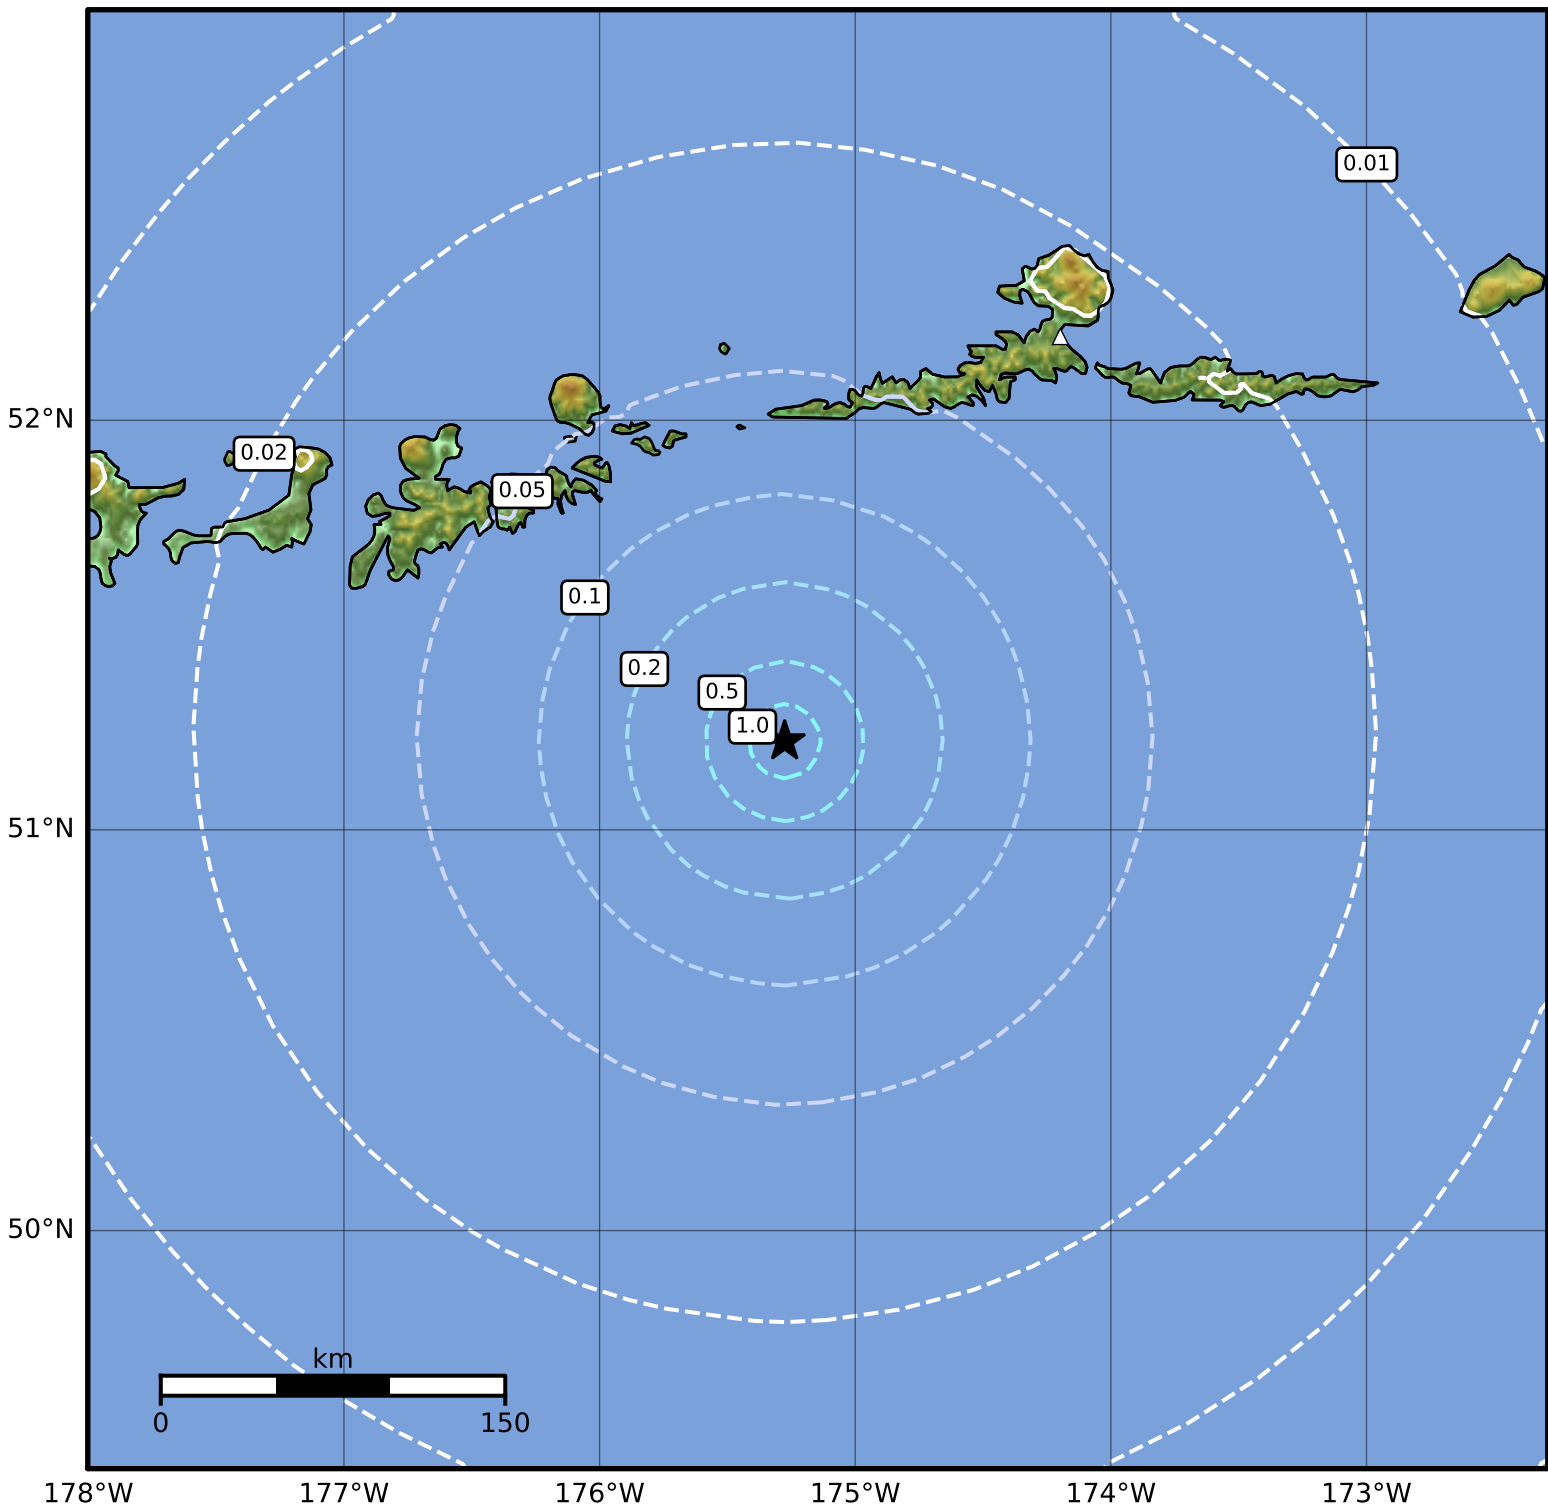

Peak Ground Velocity Map Alaska Earthquake Center
ShakeMap: 120 km (75 miles) SE of Adak
Dec 21, 2023 17:03:44 UTC M4.7 N51.22 W175.28 Depth: 13.2km ID:ak023gbdx9q

PGV (cm/s)	0.1	0.2	0.5	1	2	5	10	20	50	100	200
------------	-----	-----	-----	---	---	---	----	----	----	-----	-----

Scale based on Worden et al. (2012)

Version 2: Processed 2023-12-21T17:16:20Z

△ Seismic Instrument ○ Reported Intensity

★ Epicenter