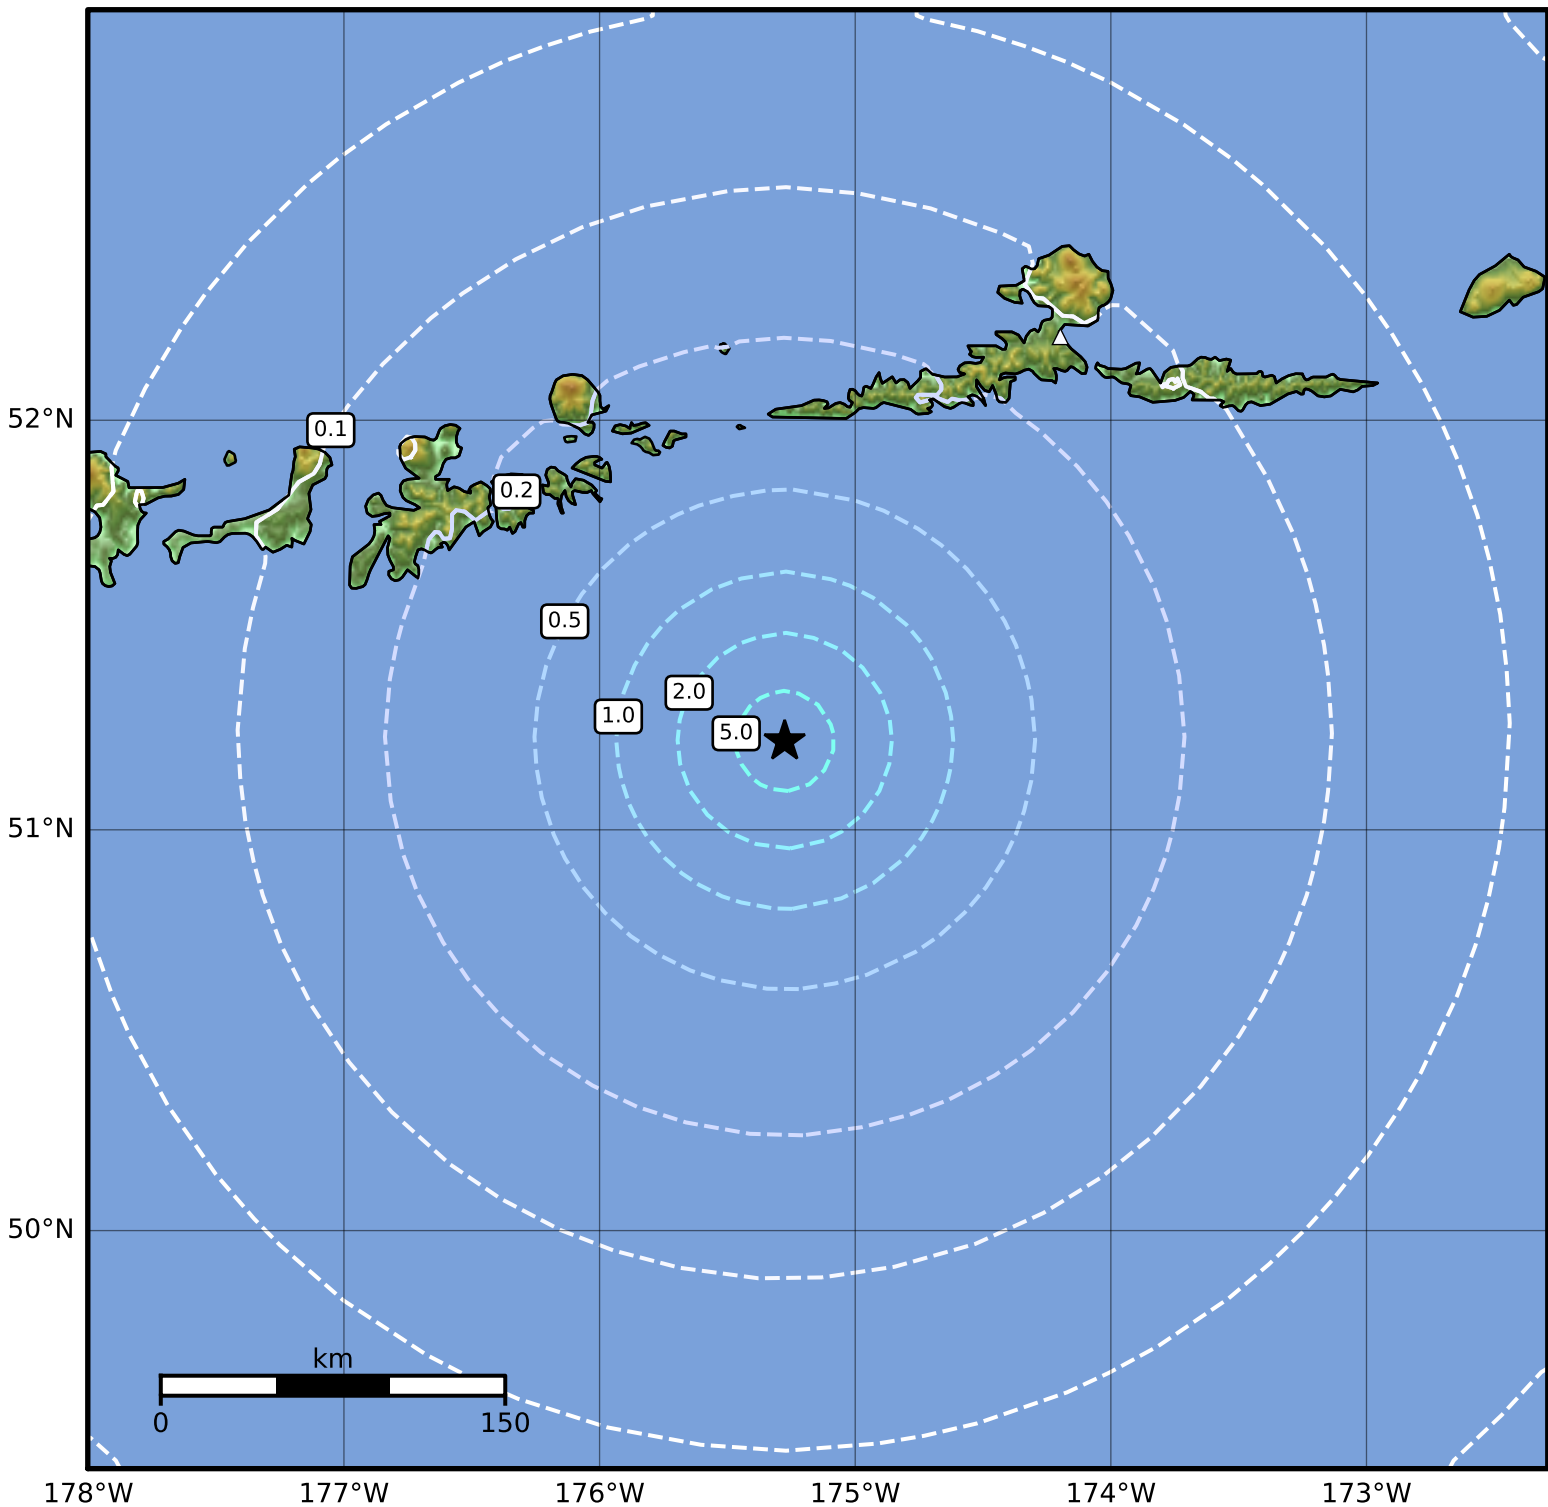

0.3 Second Peak Spectral Acceleration Map Alaska Earthquake Center  
ShakeMap: 120 km (75 miles) SE of Adak  
Dec 21, 2023 17:03:44 UTC M4.7 N51.22 W175.28 Depth: 13.2km ID:ak023gbdxb9q

SA(0.3) (%g)	0.1	0.2	0.5	1	2	5	10	20	50	100	200
--------------	-----	-----	-----	---	---	---	----	----	----	-----	-----

Scale based on Worden et al. (2012)

△ Seismic Instrument ○ Reported Intensity

★ Epicenter

Version 2: Processed 2023-12-21T17:16:20Z