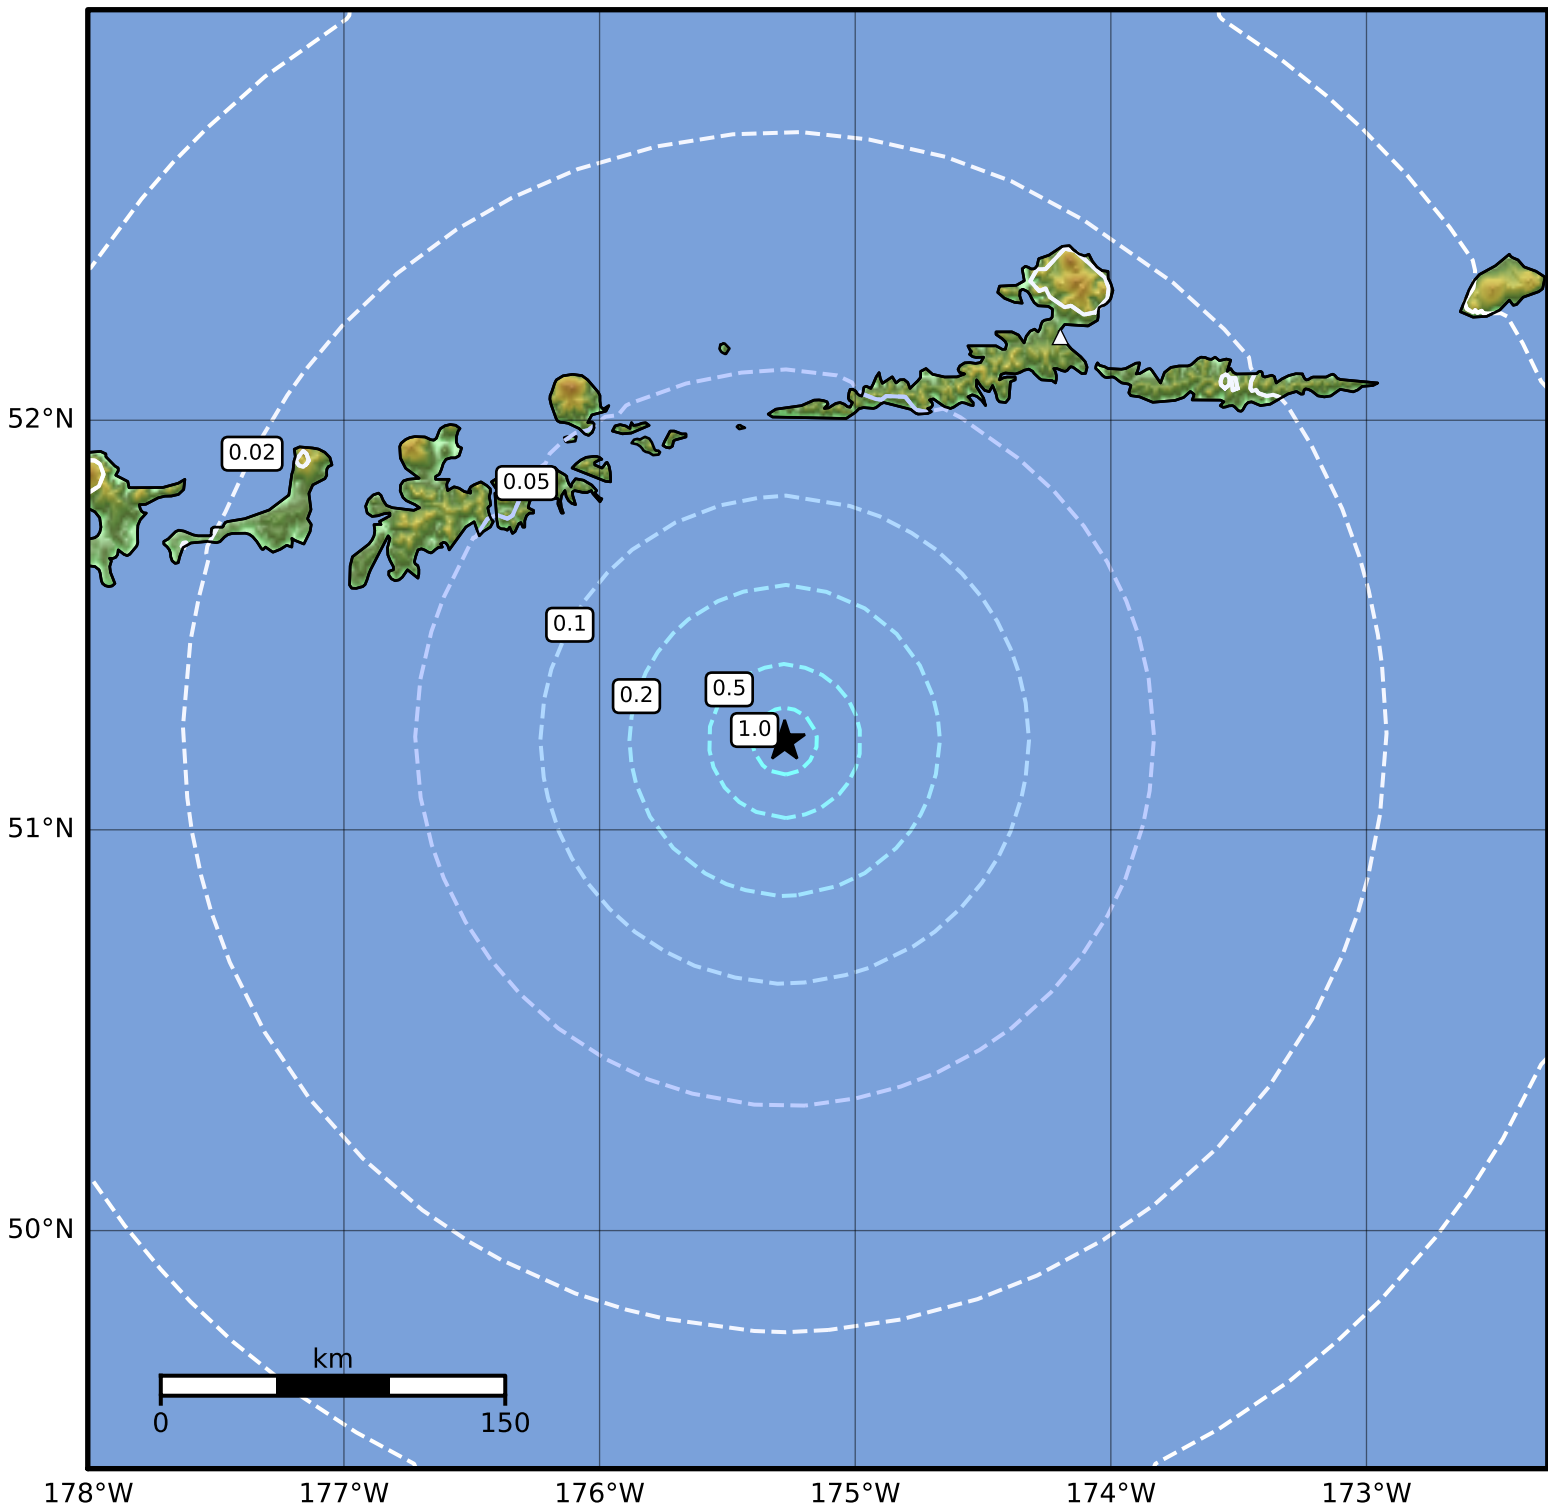

1.0 Second Peak Spectral Acceleration Map Alaska Earthquake Center
 ShakeMap: 120 km (75 miles) SE of Adak
 Dec 21, 2023 17:03:44 UTC M4.7 N51.22 W175.28 Depth: 13.2km ID:ak023gbdxb9q

| SA(1.0) (%g) | 0.1 | 0.2 | 0.5 | 1 | 2 | 5 | 10 | 20 | 50 | 100 | 200 |
|--------------|-----|-----|-----|---|---|---|----|----|----|-----|-----|
|--------------|-----|-----|-----|---|---|---|----|----|----|-----|-----|

Scale based on Worden et al. (2012)

Version 2: Processed 2023-12-21T17:16:20Z

△ Seismic Instrument ○ Reported Intensity

★ Epicenter