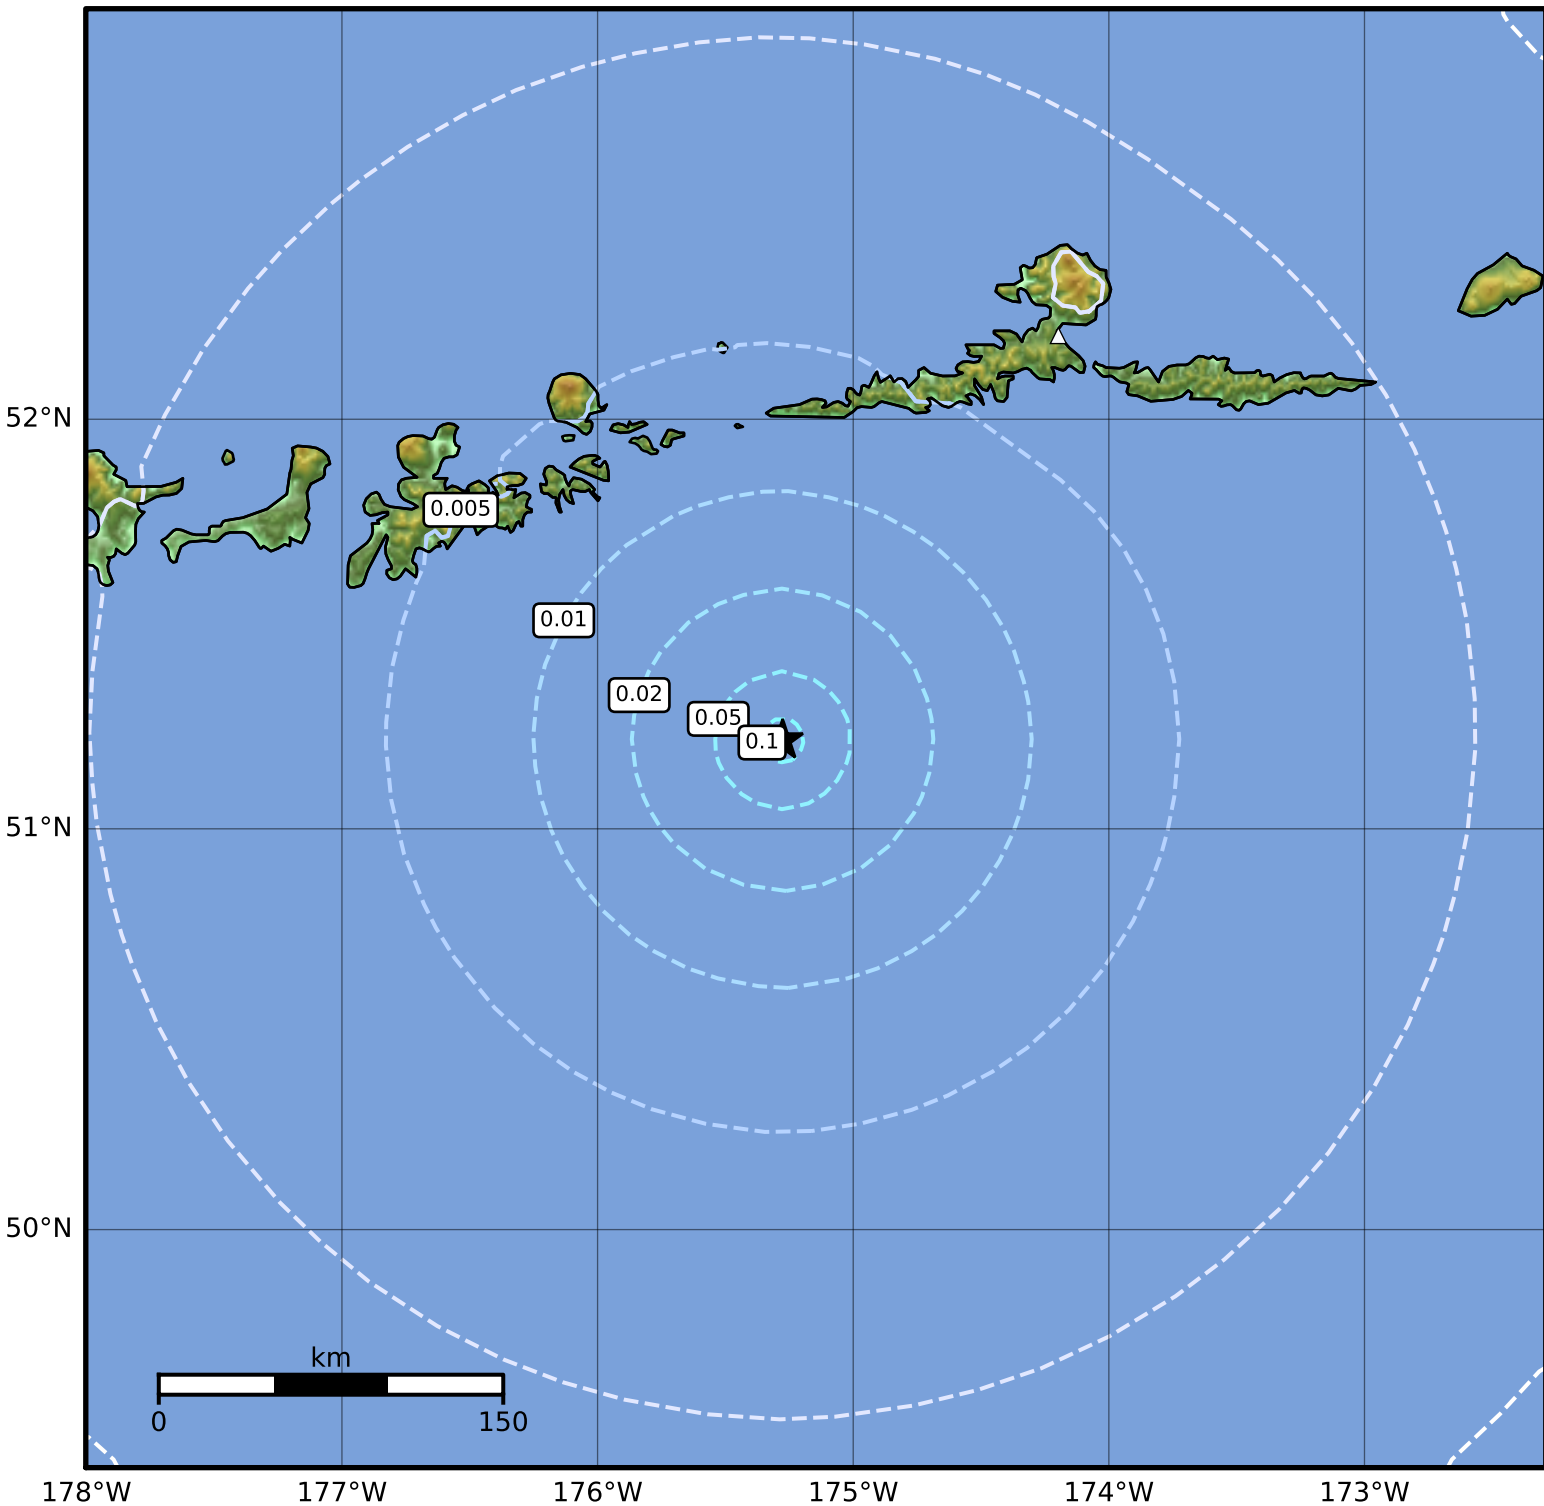

3.0 Second Peak Spectral Acceleration Map Alaska Earthquake Center  
 ShakeMap: 120 km (75 miles) SE of Adak  
 Dec 21, 2023 17:03:44 UTC M4.7 N51.22 W175.28 Depth: 13.2km ID:ak023gbdx9q

SA(3.0) (%g)	0.1	0.2	0.5	1	2	5	10	20	50
--------------	-----	-----	-----	---	---	---	----	----	----

Scale based on Worden et al. (2012)

Version 2: Processed 2023-12-21T17:16:20Z

△ Seismic Instrument ○ Reported Intensity

★ Epicenter