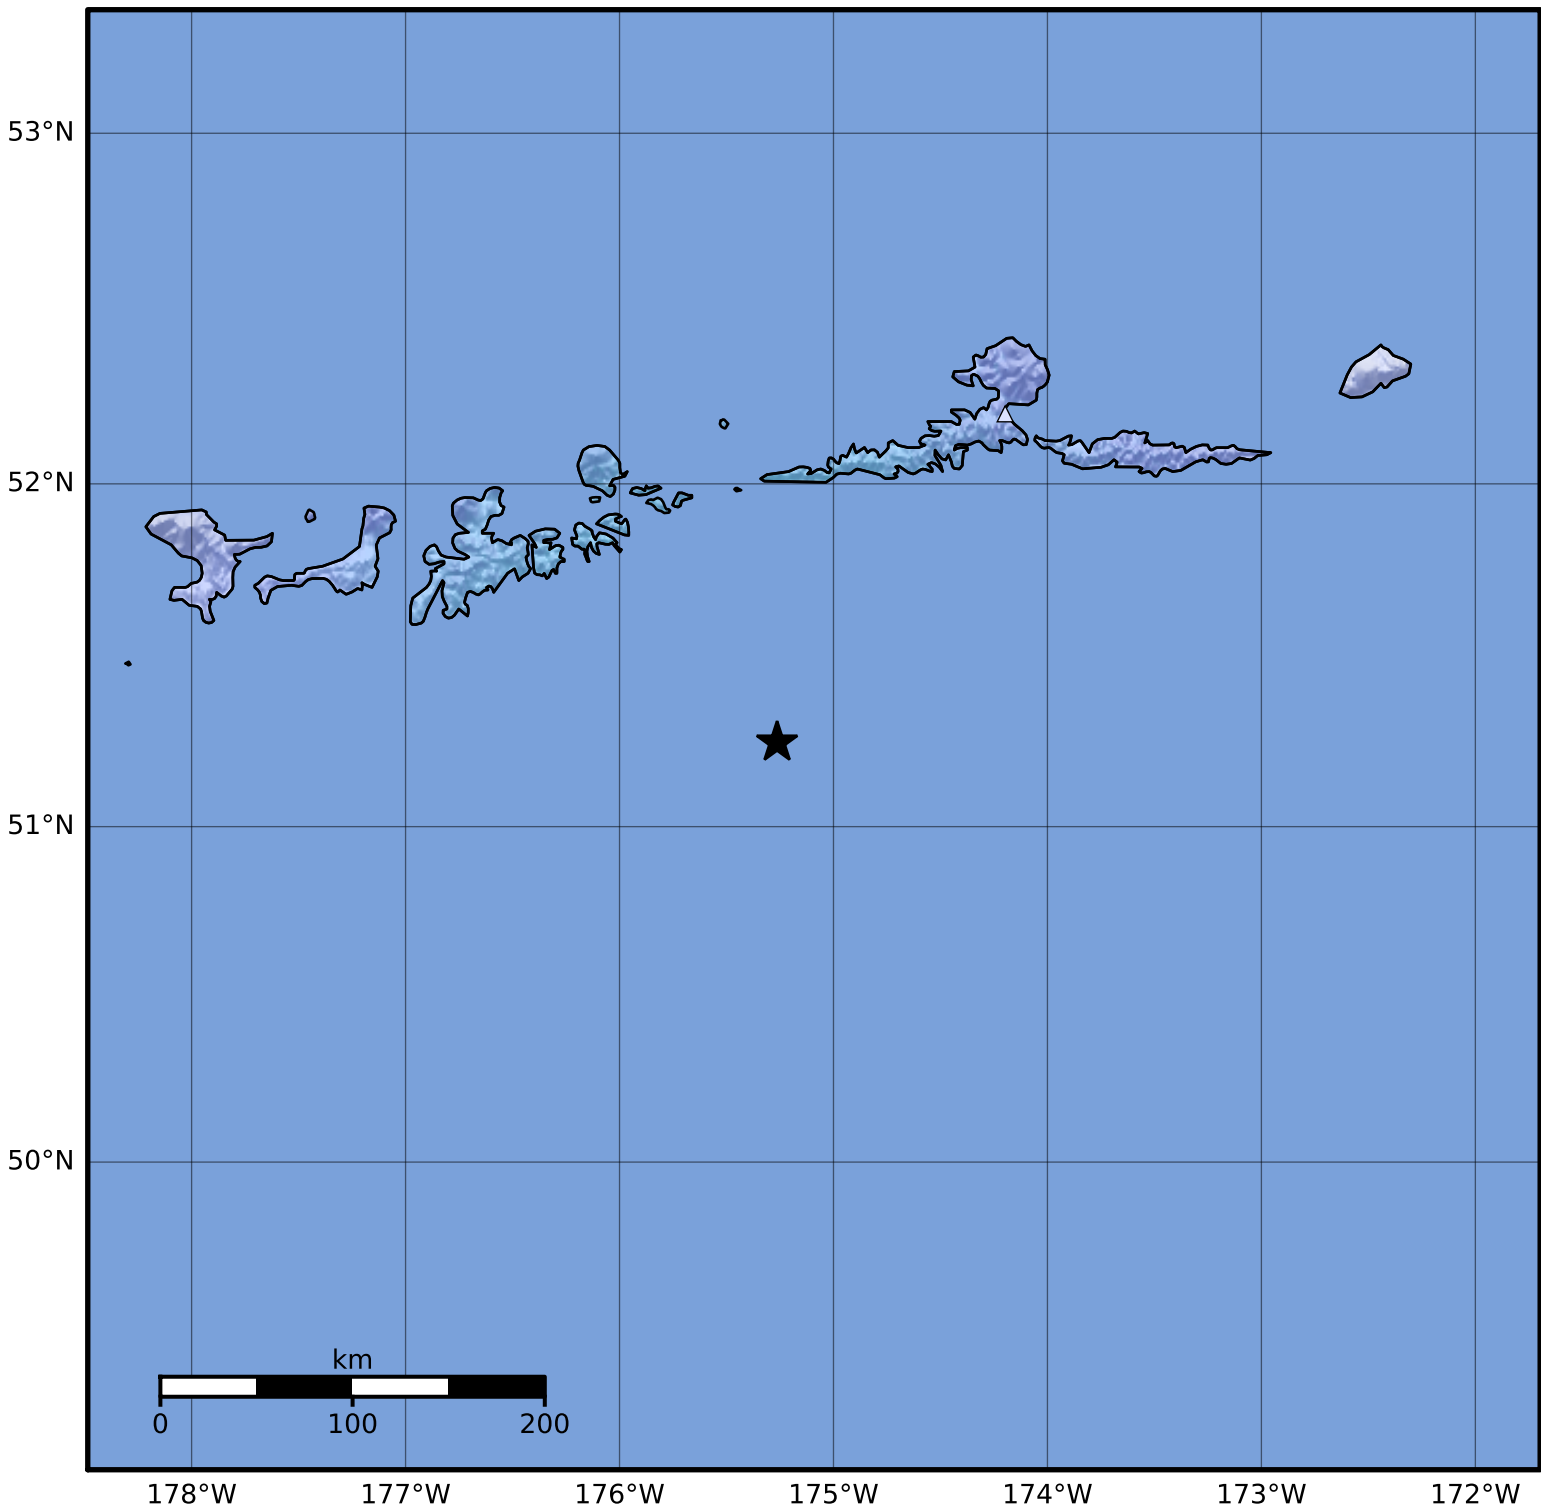

Macroseismic Intensity Map Alaska Earthquake Center
 ShakeMap: 119 km (74 miles) SE of Adak
 Dec 21, 2023 19:28:29 UTC M5.0 N51.25 W175.26 Depth: 16.9km ID:ak023gbf9iaq

SHAKING	Not felt	Weak	Light	Moderate	Strong	Very strong	Severe	Violent	Extreme
DAMAGE	None	None	None	Very light	Light	Moderate	Moderate/heavy	Heavy	Very heavy
PGA(%g)	<0.0464	0.297	2.76	6.2	11.5	21.5	40.1	74.7	>139
PGV(cm/s)	<0.0215	0.135	1.41	4.65	9.64	20	41.4	85.8	>178
INTENSITY	I	II-III	IV	V	VI	VII	VIII	IX	X+

Scale based on Worden et al. (2012)

Version 4: Processed 2023-12-21T19:56:03Z

△ Seismic Instrument ○ Reported Intensity

★ Epicenter