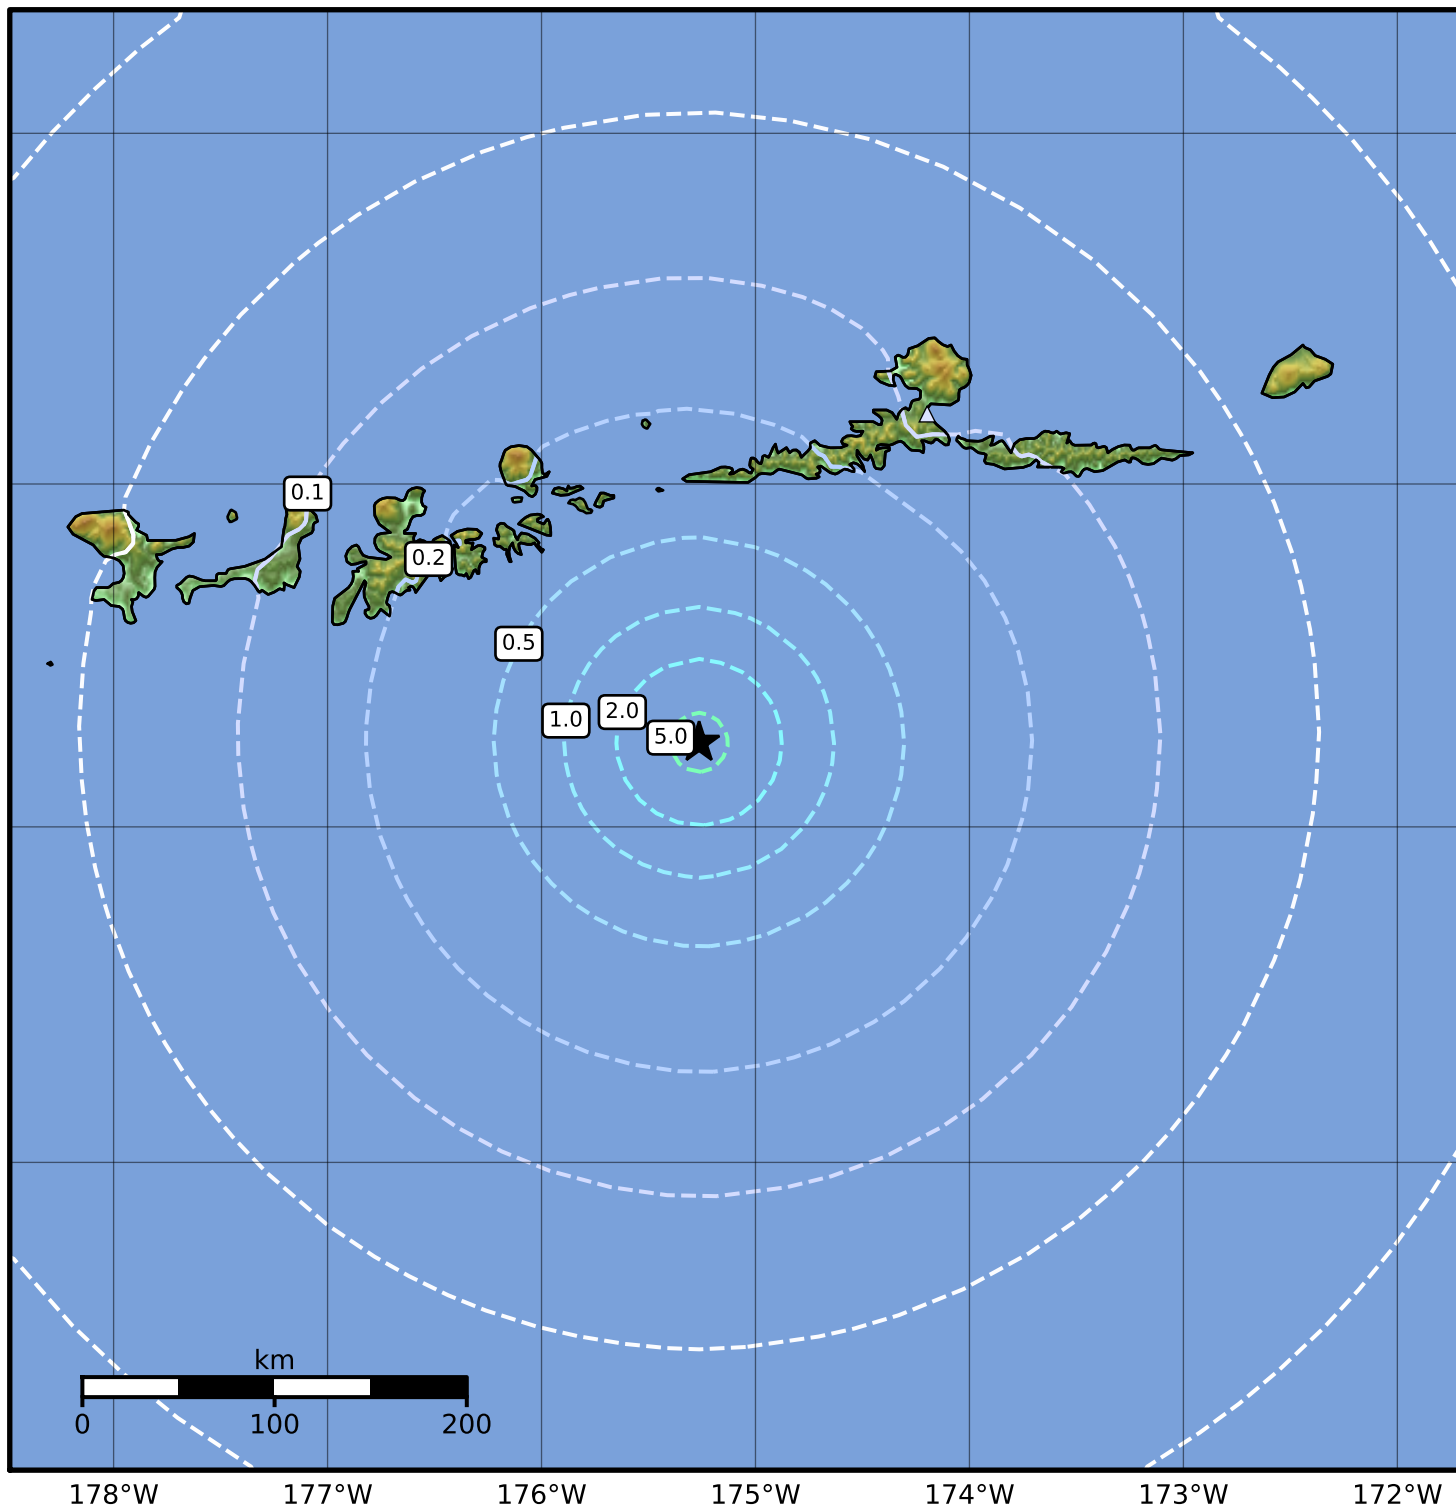

Peak Ground Acceleration Map Alaska Earthquake Center
 ShakeMap: 119 km (74 miles) SE of Adak
 Dec 21, 2023 19:28:29 UTC M5.0 N51.25 W175.26 Depth: 16.9km ID:ak023gbf9iaq

PGA (%g)	0.1	0.2	0.5	1	2	5	10	20	50	100	200
----------	-----	-----	-----	---	---	---	----	----	----	-----	-----

Scale based on Worden et al. (2012)

Version 4: Processed 2023-12-21T19:56:03Z

△ Seismic Instrument ○ Reported Intensity

★ Epicenter