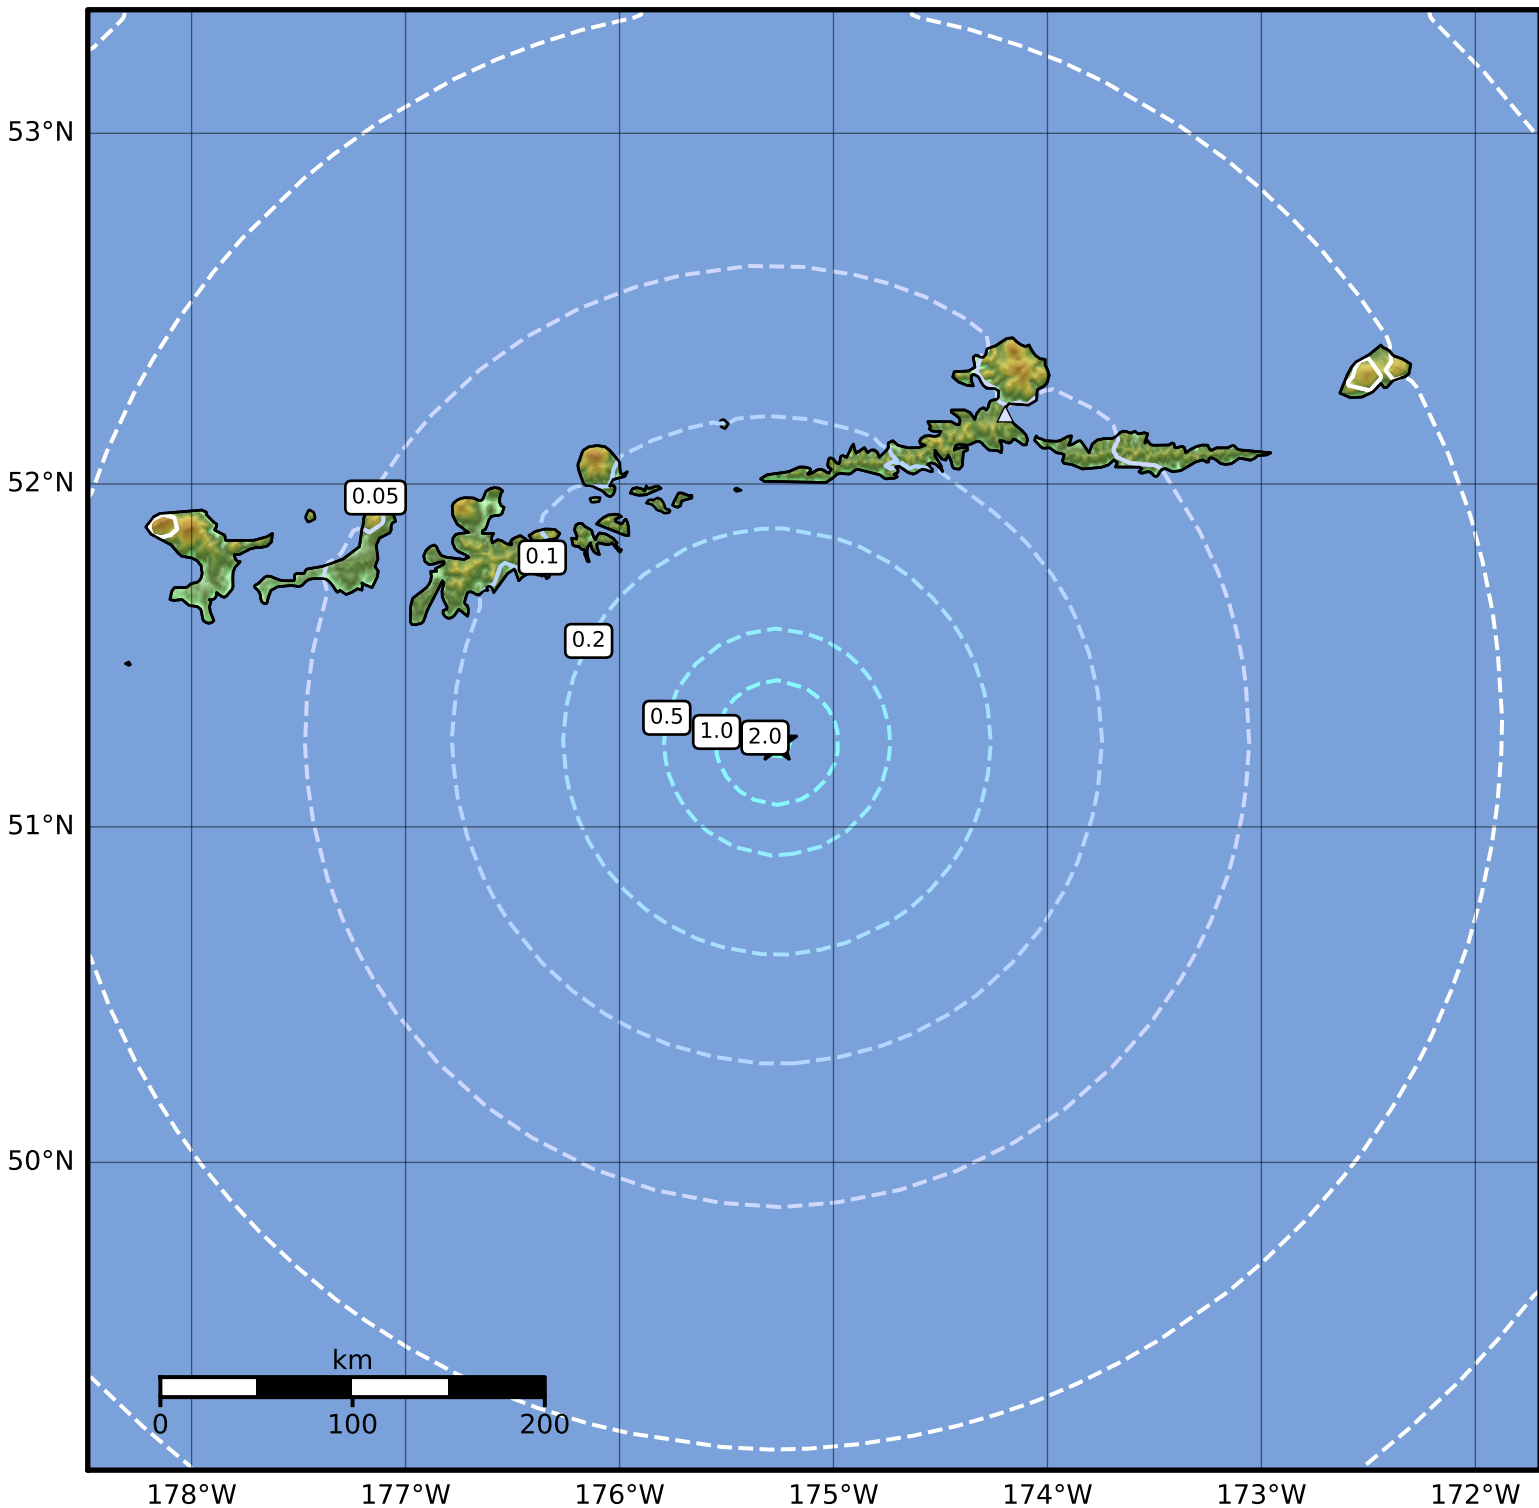

Peak Ground Velocity Map Alaska Earthquake Center
ShakeMap: 119 km (74 miles) SE of Adak
Dec 21, 2023 19:28:29 UTC M5.0 N51.25 W175.26 Depth: 16.9km ID:ak023gbf9iaq

PGV (cm/s)	0.1	0.2	0.5	1	2	5	10	20	50	100	200
------------	-----	-----	-----	---	---	---	----	----	----	-----	-----

Scale based on Worden et al. (2012)

△ Seismic Instrument ○ Reported Intensity

★ Epicenter

Version 4: Processed 2023-12-21T19:56:03Z