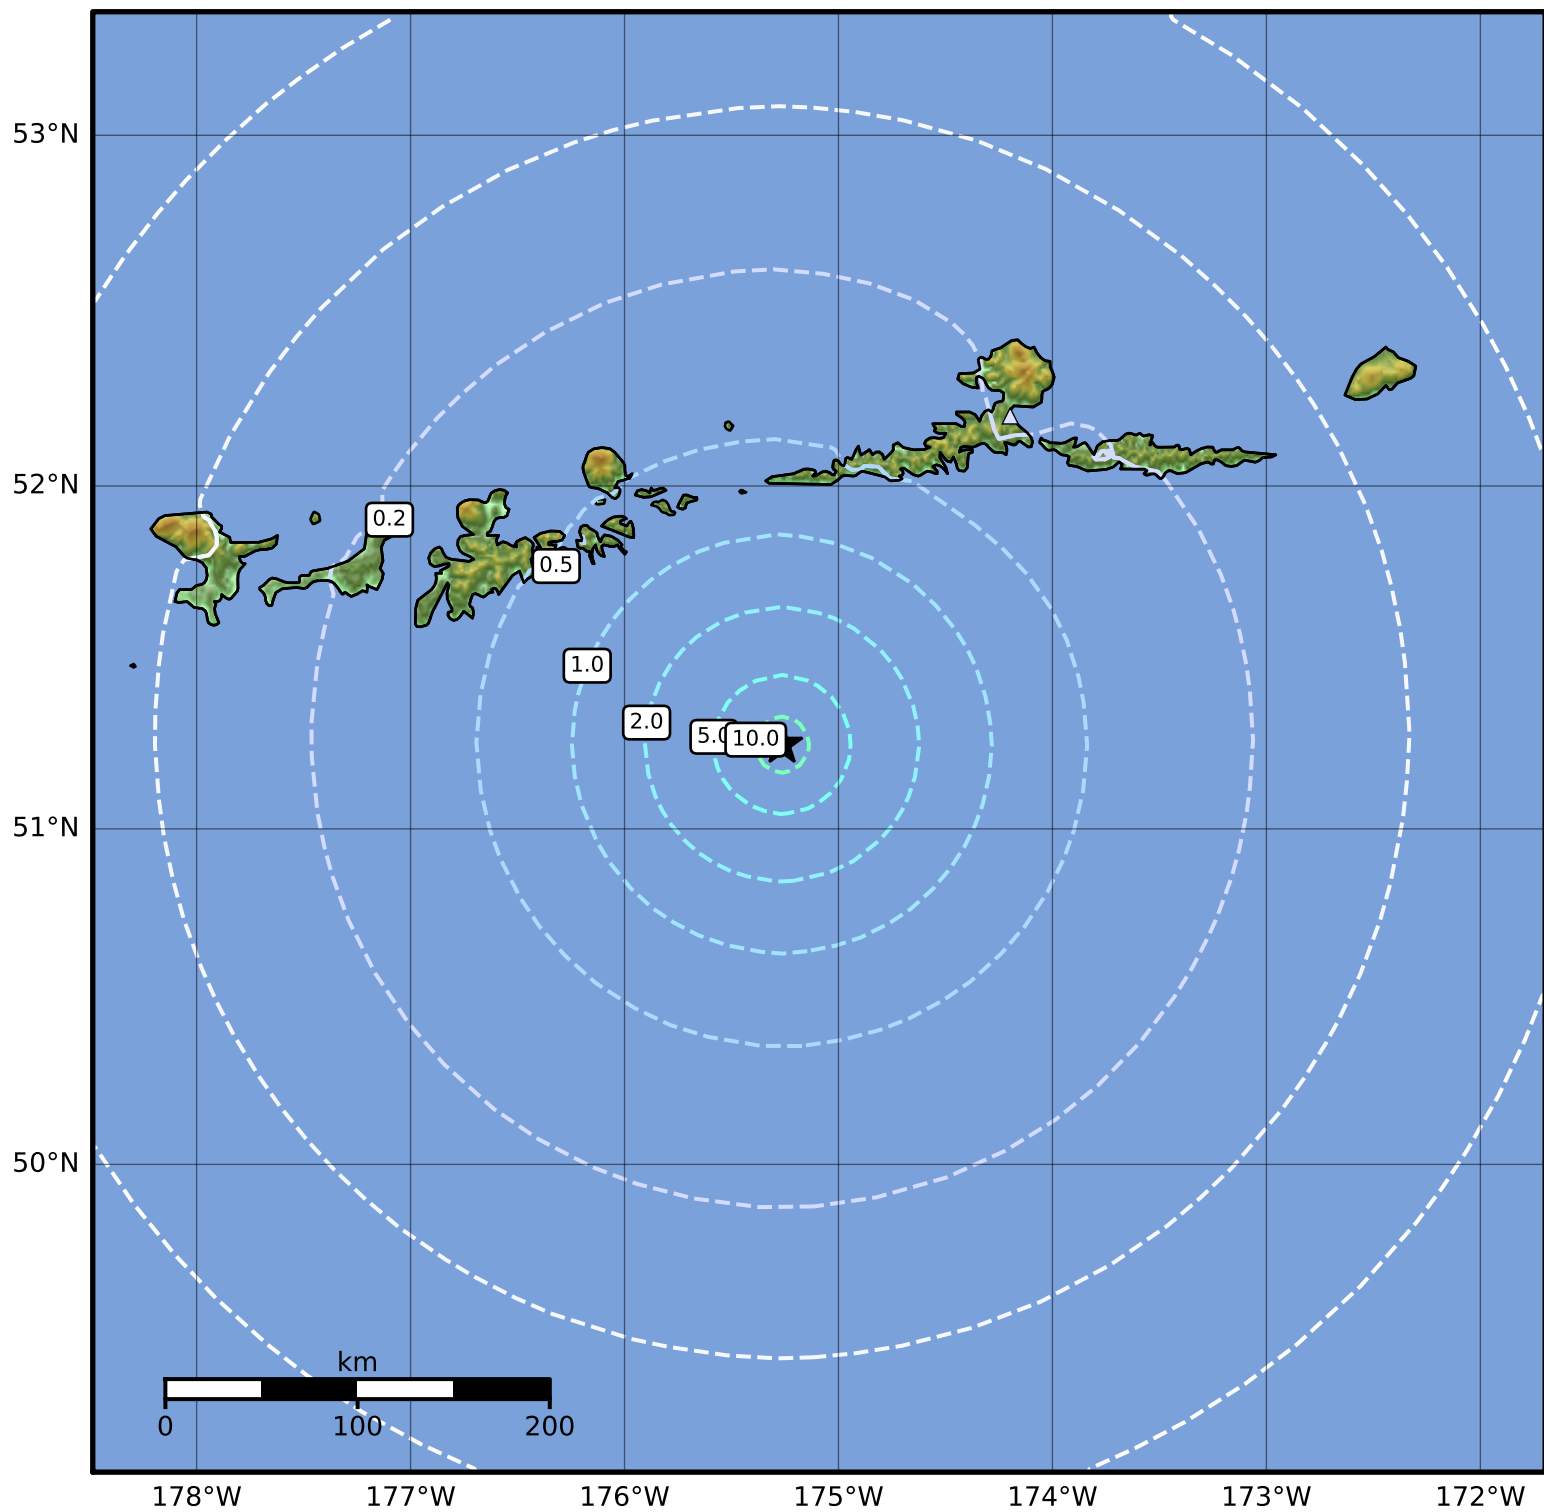

0.3 Second Peak Spectral Acceleration Map Alaska Earthquake Center
 ShakeMap: 119 km (74 miles) SE of Adak
 Dec 21, 2023 19:28:29 UTC M5.0 N51.25 W175.26 Depth: 16.9km ID:ak023gbf9iaq

SA(0.3) (%g)	0.1	0.2	0.5	1	2	5	10	20	50	100	200
--------------	-----	-----	-----	---	---	---	----	----	----	-----	-----

Scale based on Worden et al. (2012)

Version 4: Processed 2023-12-21T19:56:03Z

△ Seismic Instrument ○ Reported Intensity

★ Epicenter