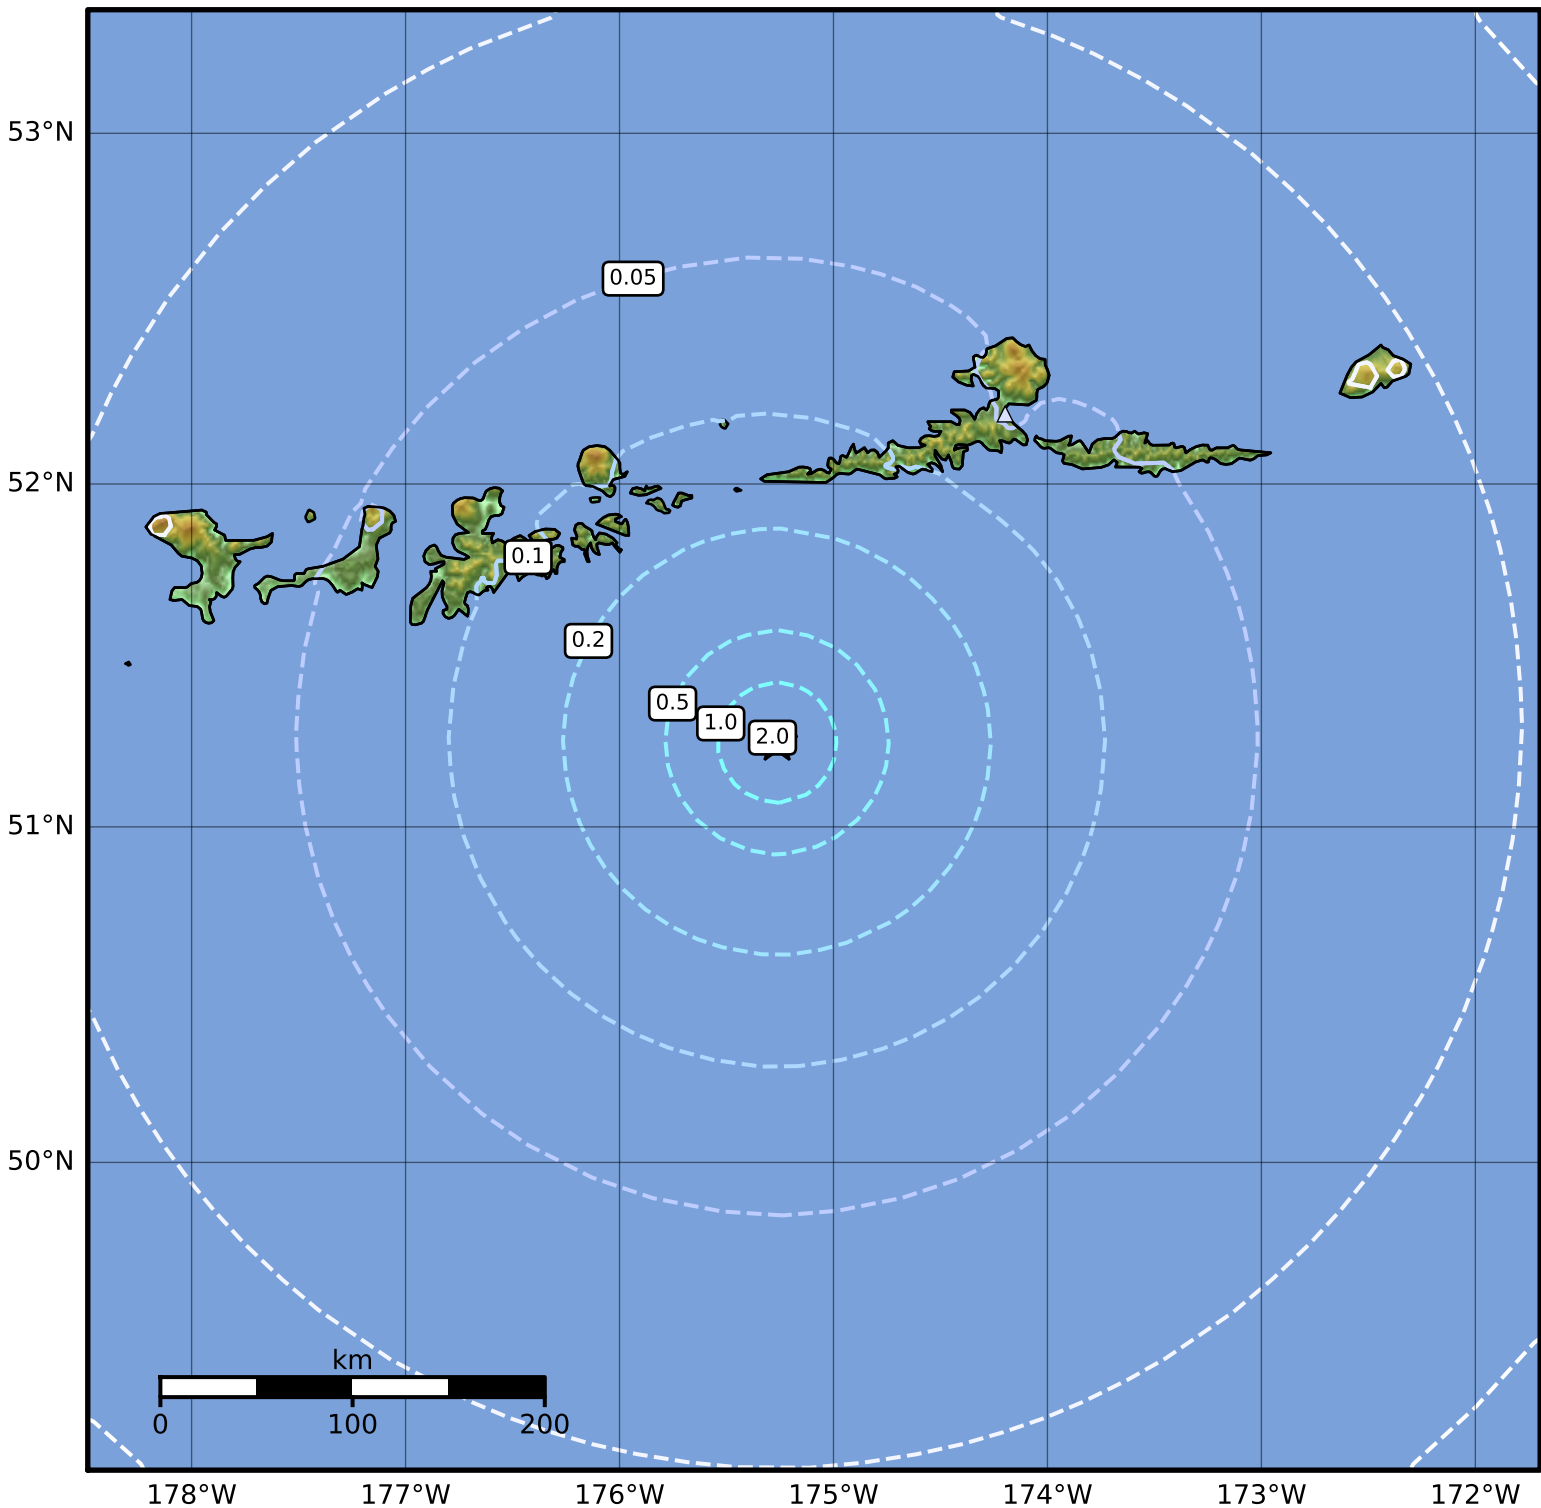

1.0 Second Peak Spectral Acceleration Map Alaska Earthquake Center
 ShakeMap: 119 km (74 miles) SE of Adak
 Dec 21, 2023 19:28:29 UTC M5.0 N51.25 W175.26 Depth: 16.9km ID:ak023gbf9iaq

SA(1.0) (%g)	0.1	0.2	0.5	1	2	5	10	20	50	100	200
--------------	-----	-----	-----	---	---	---	----	----	----	-----	-----

Scale based on Worden et al. (2012)

Version 4: Processed 2023-12-21T19:56:03Z

△ Seismic Instrument ○ Reported Intensity

★ Epicenter