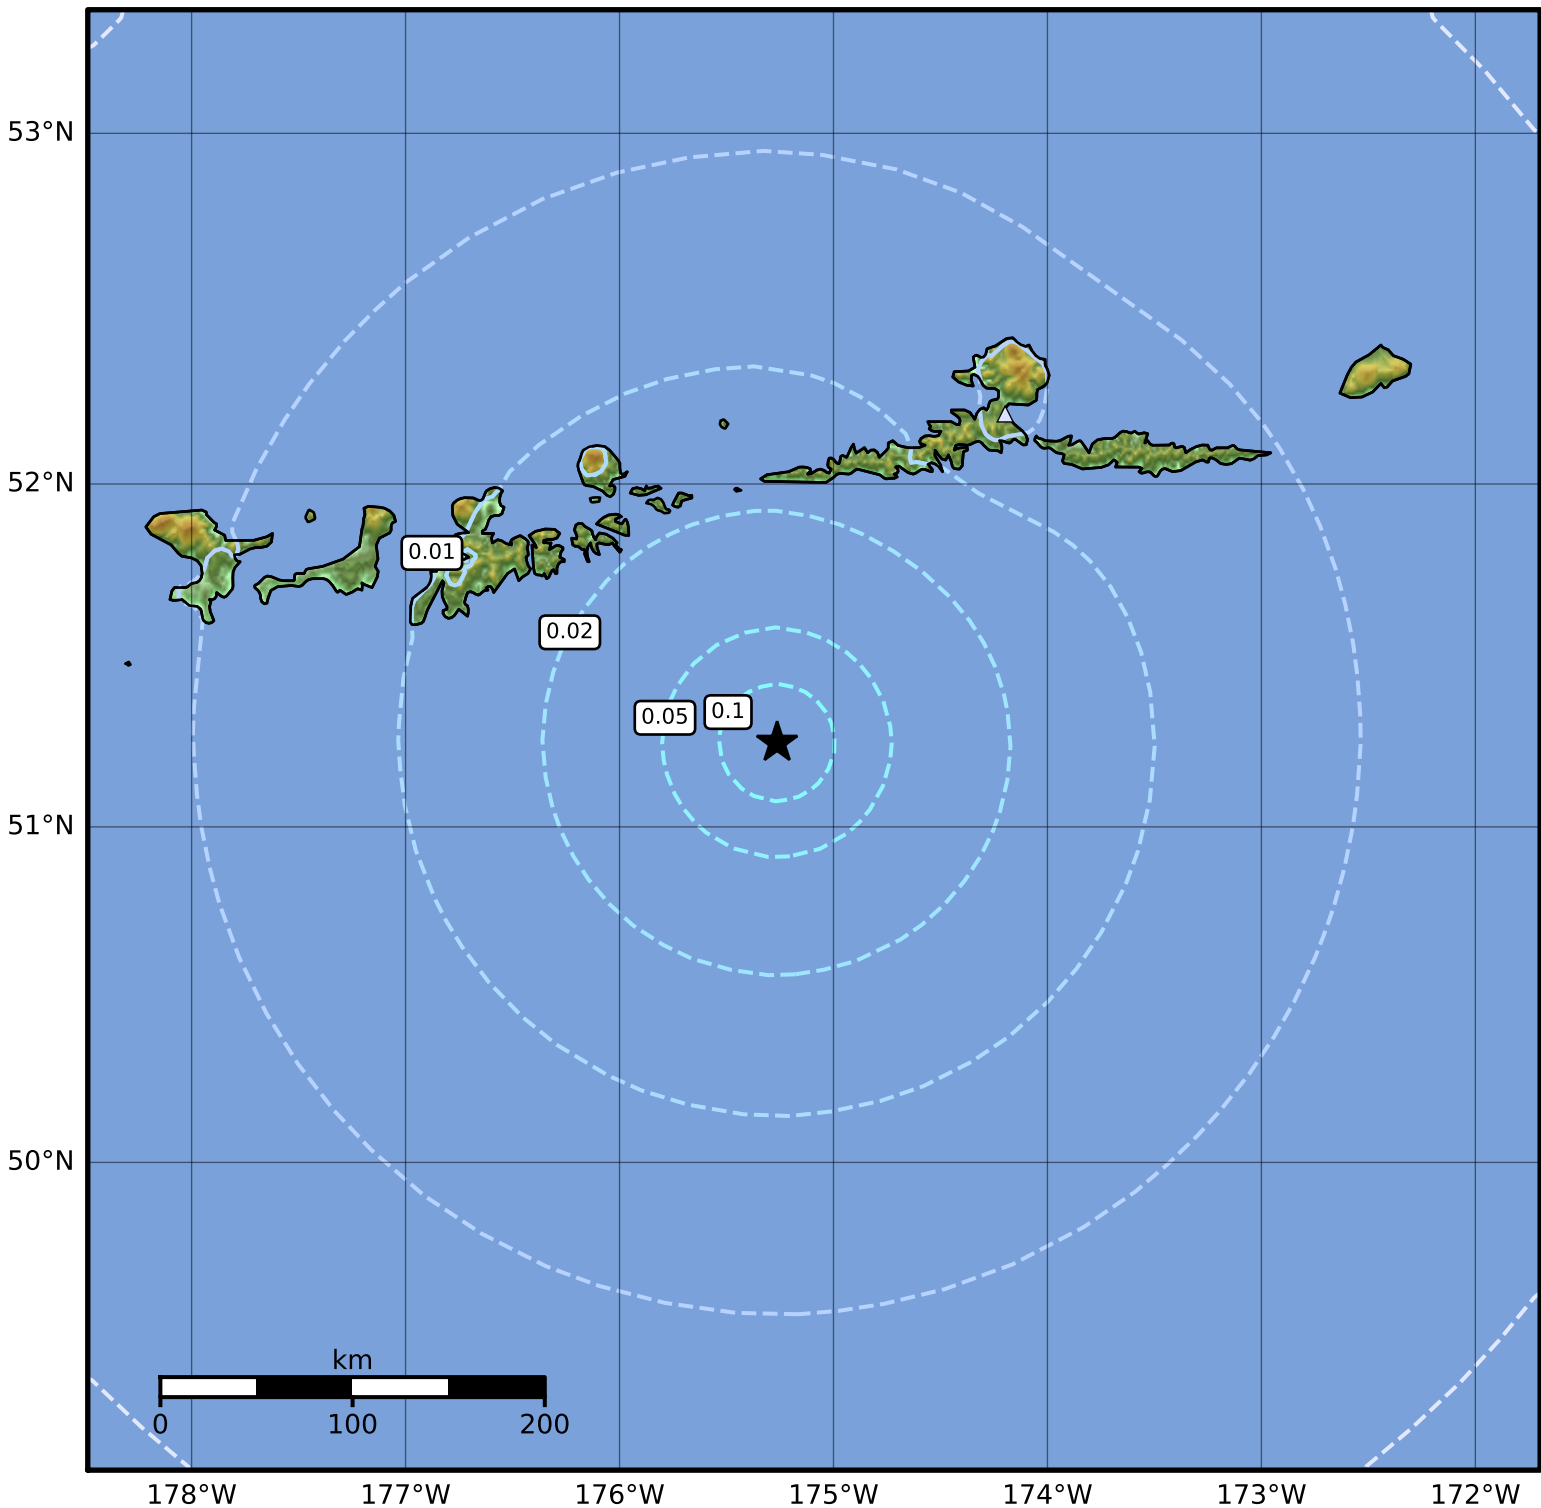

3.0 Second Peak Spectral Acceleration Map Alaska Earthquake Center
ShakeMap: 119 km (74 miles) SE of Adak
Dec 21, 2023 19:28:29 UTC M5.0 N51.25 W175.26 Depth: 16.9km ID:ak023gbf9iaq

Scale based on Worden et al. (2012)

Version 4: Processed 2023-12-21T19:56:03Z

△ Seismic Instrument ○ Reported Intensity

★ Epicenter