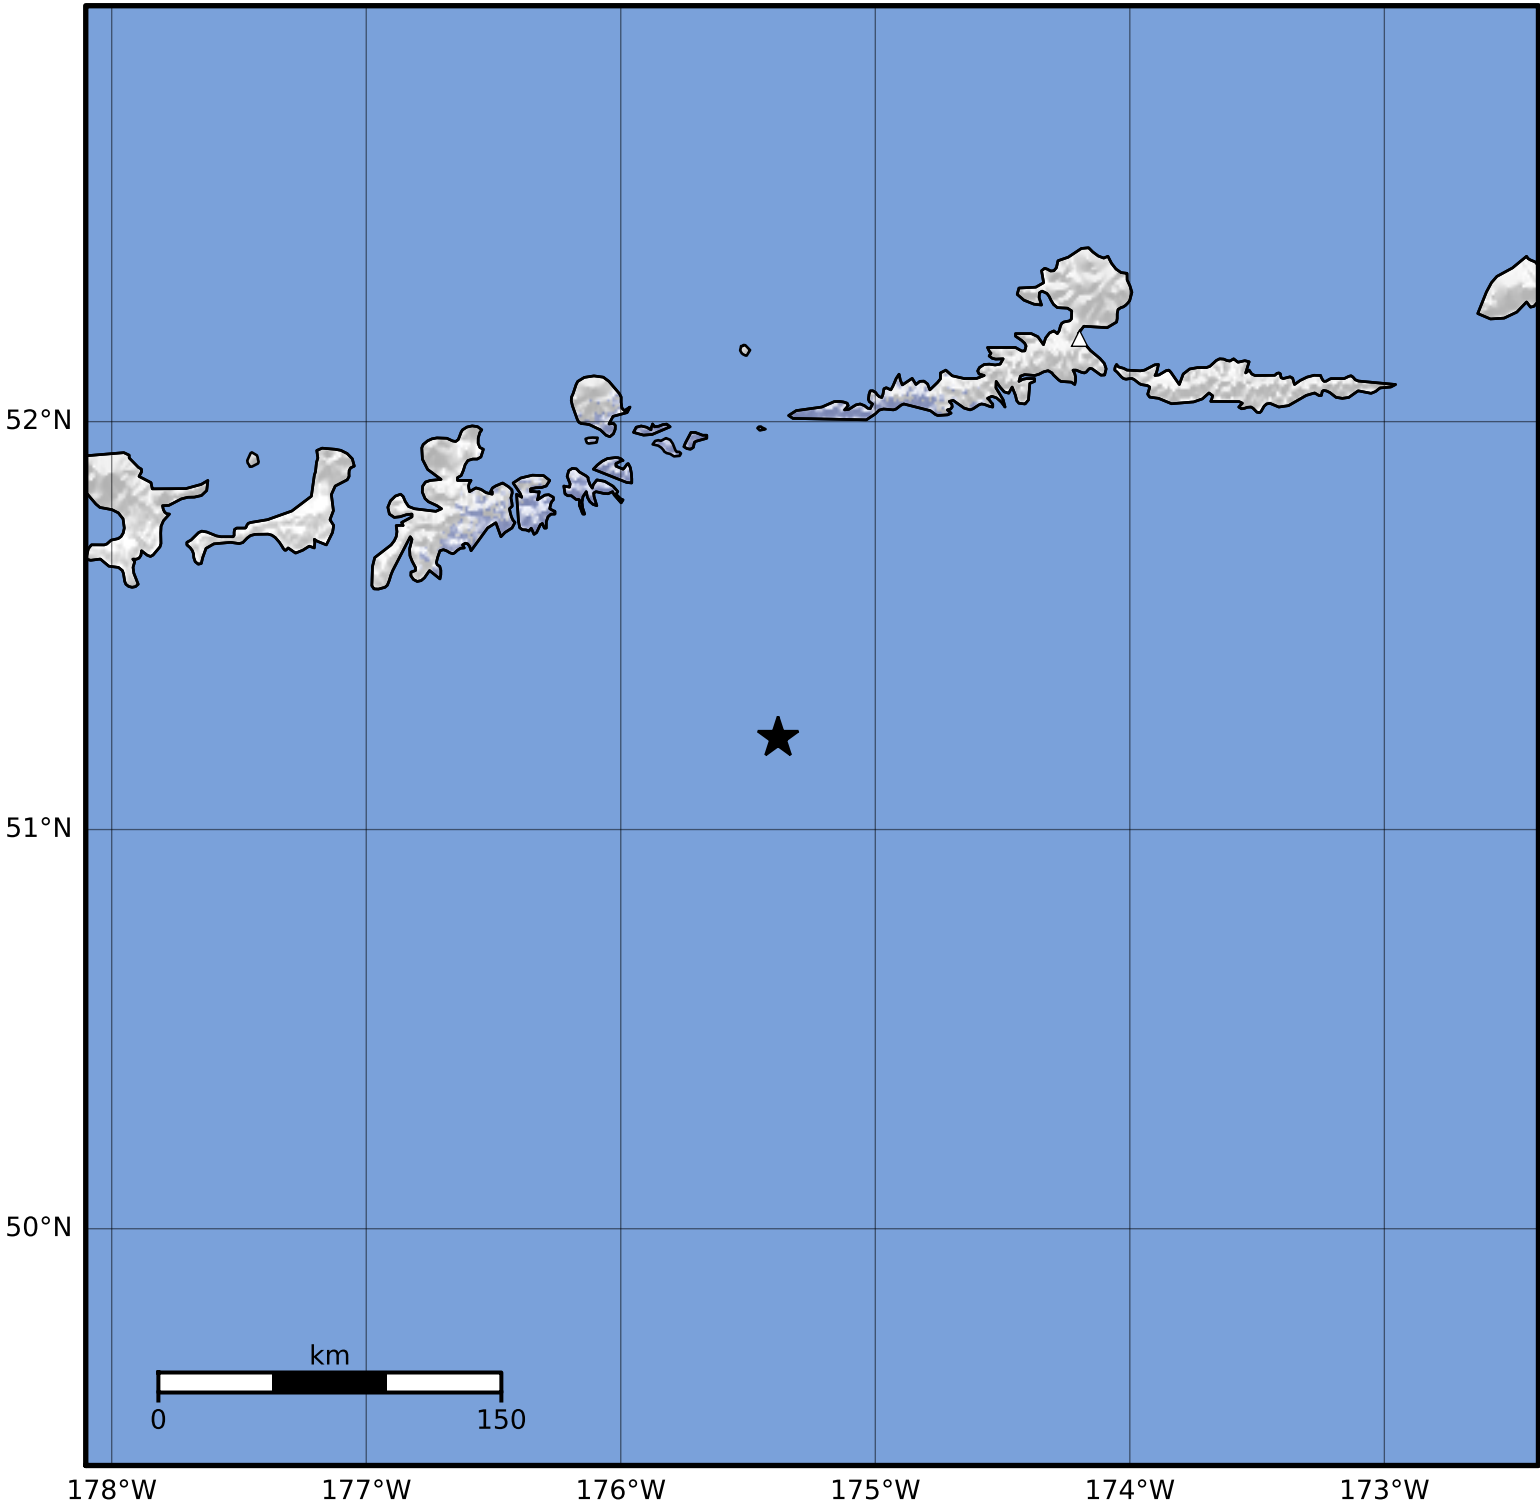

Macroseismic Intensity Map Alaska Earthquake Center
 ShakeMap: 114 km (71 miles) SE of Adak
 Dec 22, 2023 05:19:49 UTC M4.0 N51.23 W175.38 Depth: 25.5km ID:ak023gcuewej

SHAKING	Not felt	Weak	Light	Moderate	Strong	Very strong	Severe	Violent	Extreme
DAMAGE	None	None	None	Very light	Light	Moderate	Moderate/heavy	Heavy	Very heavy
PGA(%g)	<0.0464	0.297	2.76	6.2	11.5	21.5	40.1	74.7	>139
PGV(cm/s)	<0.0215	0.135	1.41	4.65	9.64	20	41.4	85.8	>178
INTENSITY	I	II-III	IV	V	VI	VII	VIII	IX	X+

Scale based on Worden et al. (2012)

Version 2: Processed 2023-12-22T12:56:41Z

△ Seismic Instrument ○ Reported Intensity

★ Epicenter