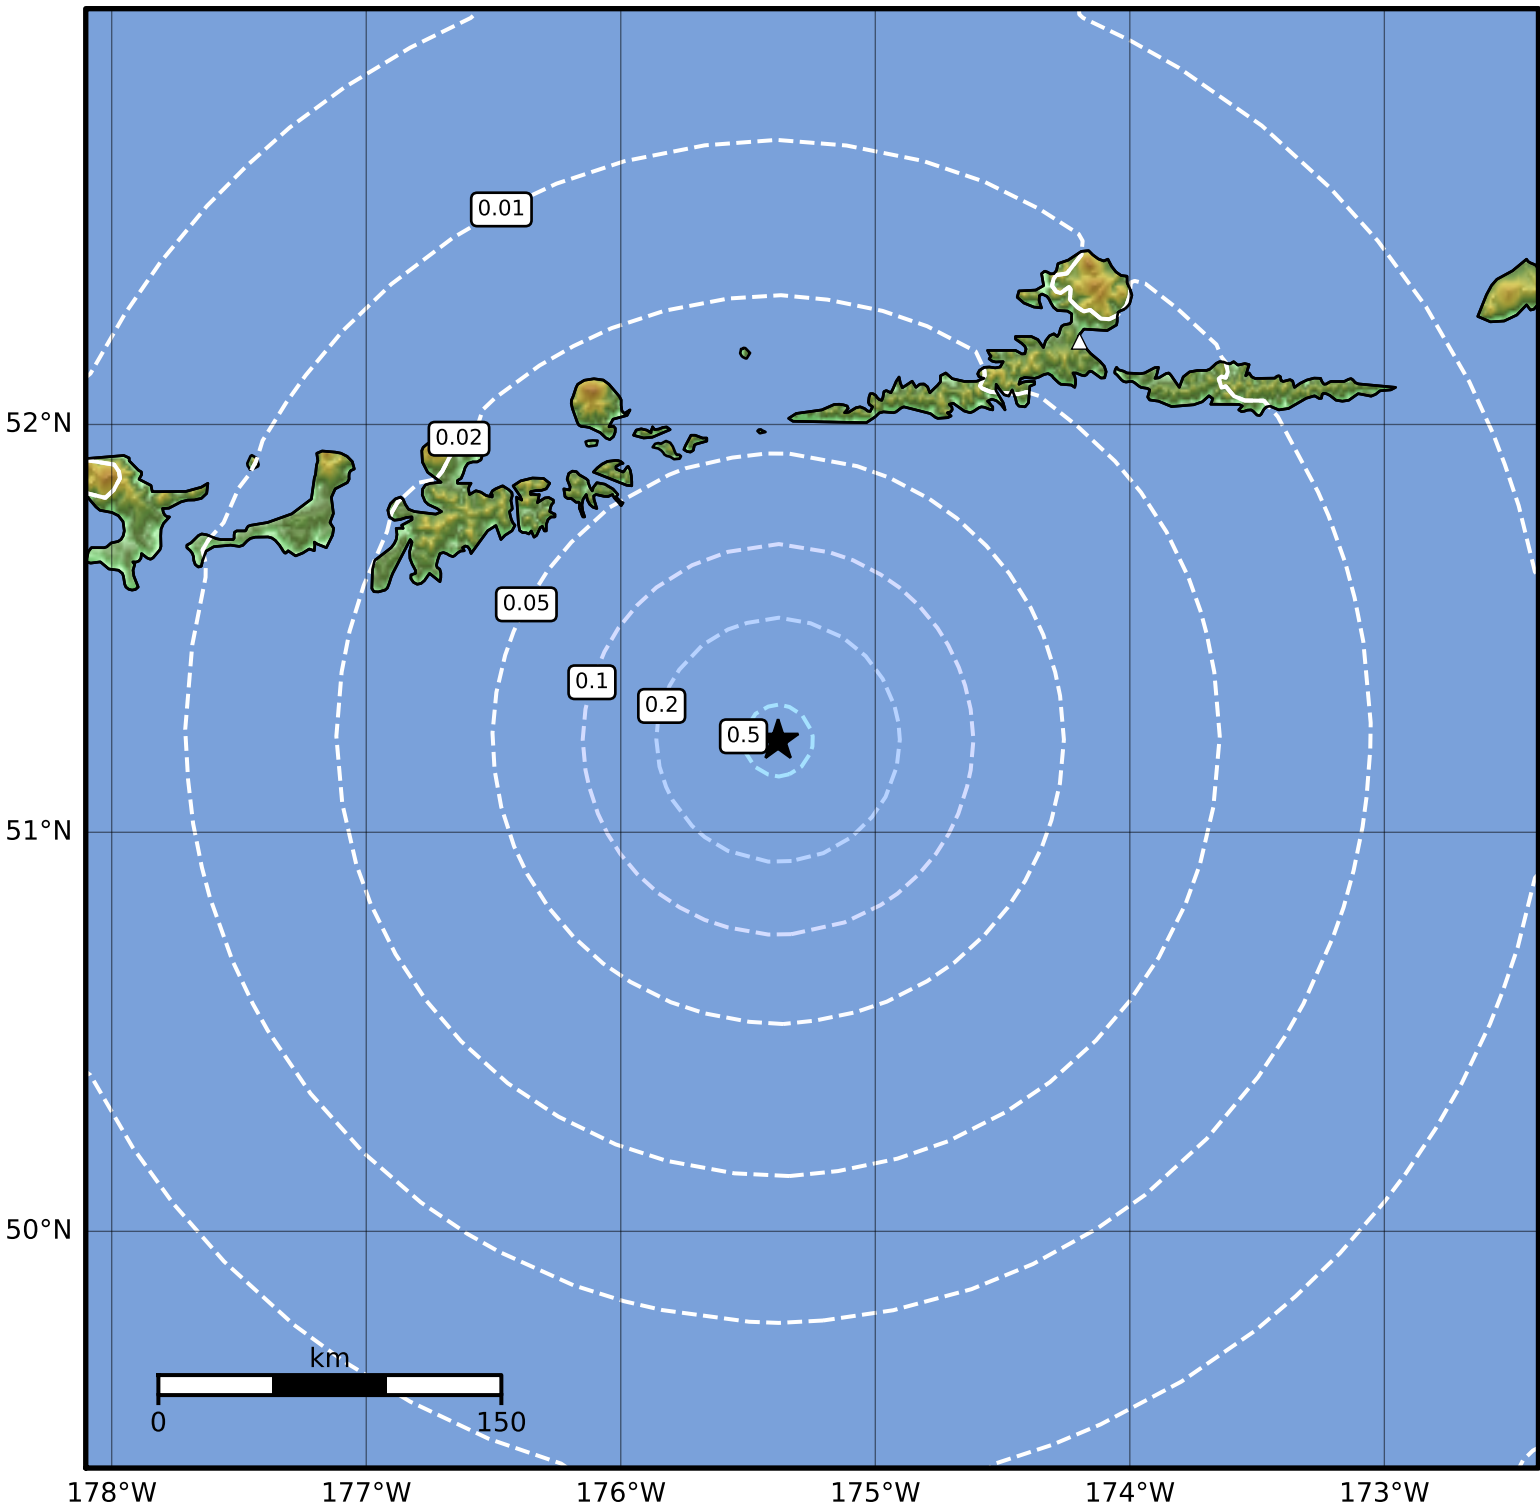

Peak Ground Acceleration Map Alaska Earthquake Center
 ShakeMap: 114 km (71 miles) SE of Adak
 Dec 22, 2023 05:19:49 UTC M4.0 N51.23 W175.38 Depth: 25.5km ID:ak023gcuewej

PGA (%g)	0.1	0.2	0.5	1	2	5	10	20	50	100	200
----------	-----	-----	-----	---	---	---	----	----	----	-----	-----

Scale based on Worden et al. (2012)

Version 2: Processed 2023-12-22T12:56:41Z

△ Seismic Instrument ○ Reported Intensity

★ Epicenter