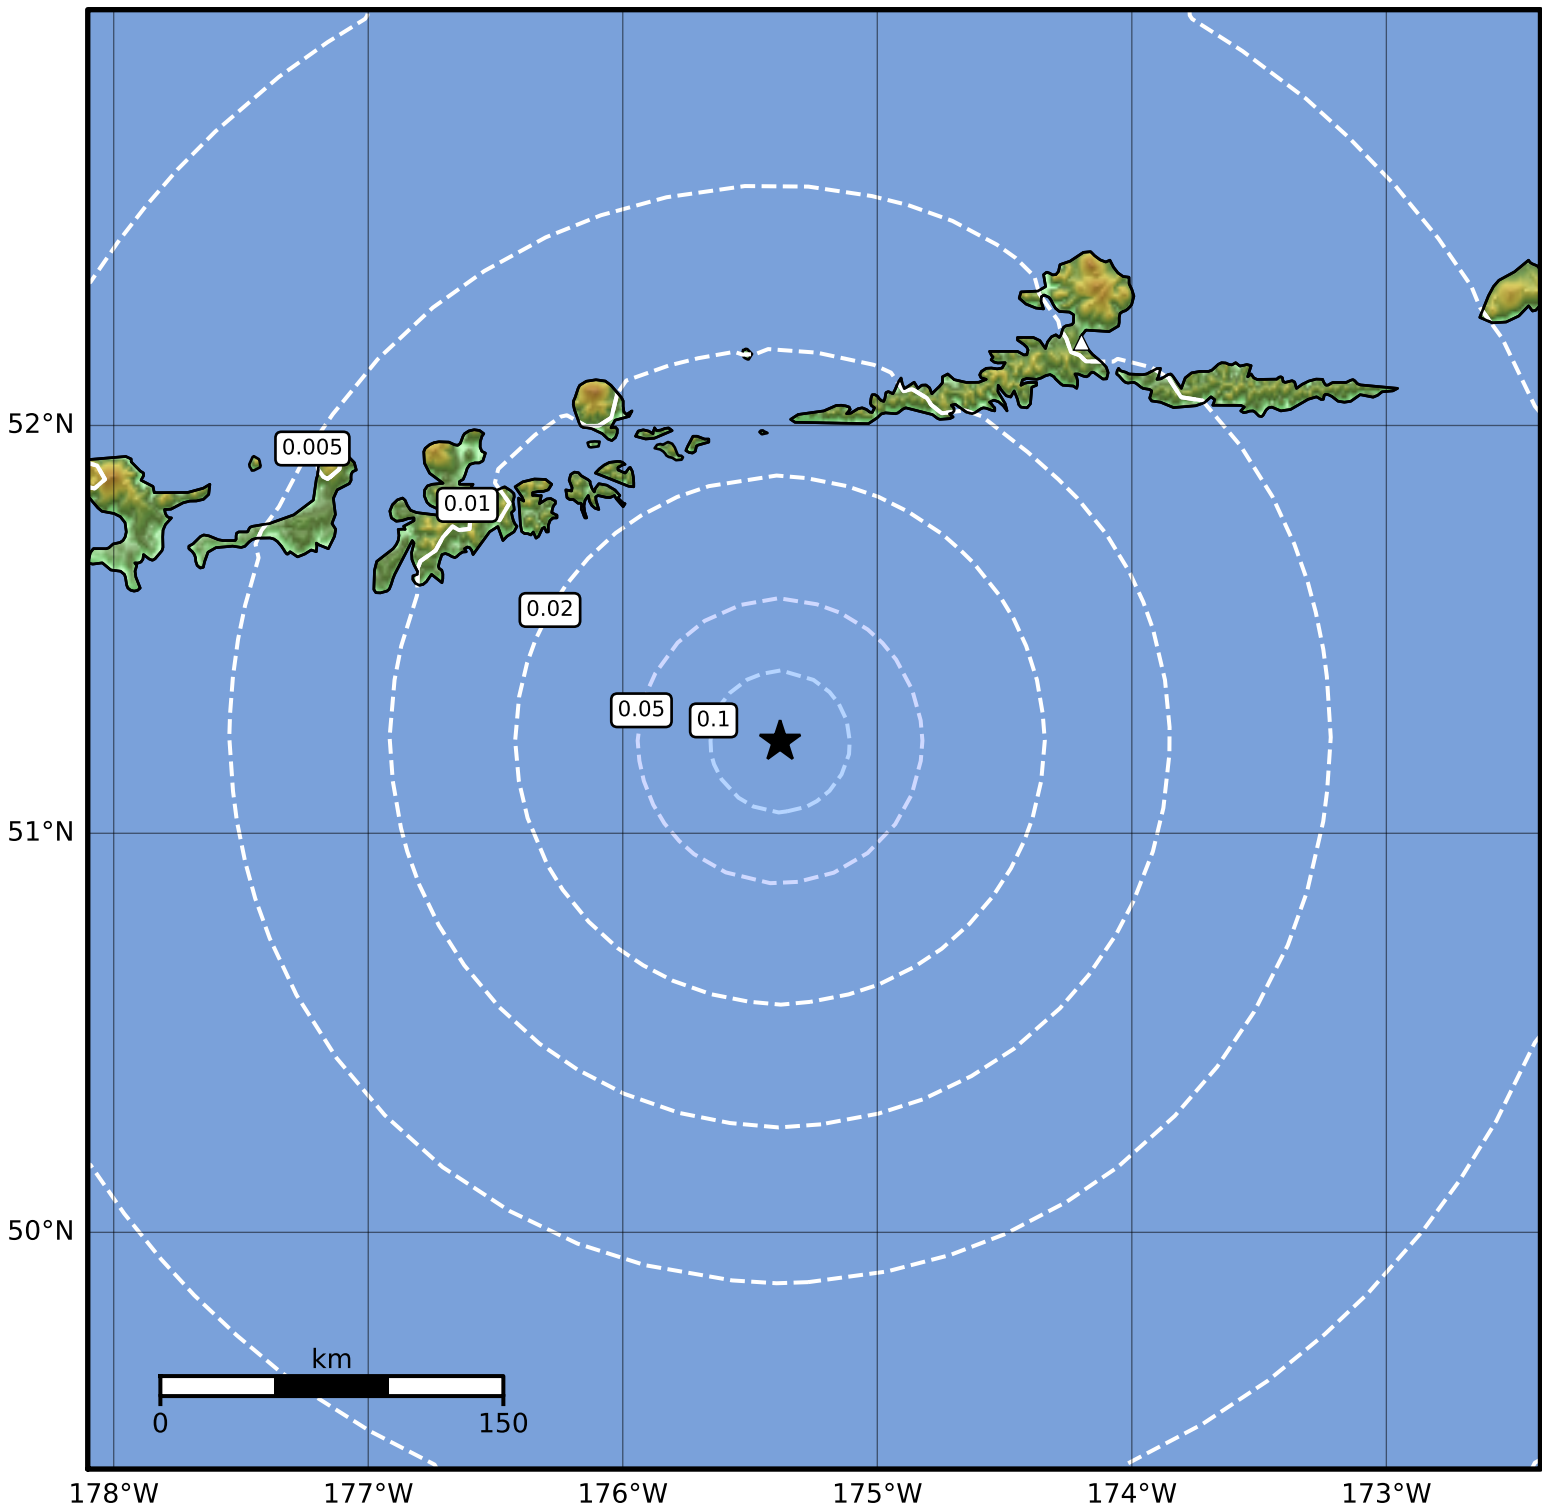

Peak Ground Velocity Map Alaska Earthquake Center
ShakeMap: 114 km (71 miles) SE of Adak
Dec 22, 2023 05:19:49 UTC M4.0 N51.23 W175.38 Depth: 25.5km ID:ak023gcuewej

PGV (cm/s)	0.1	0.2	0.5	1	2	5	10	20	50	100	200
------------	-----	-----	-----	---	---	---	----	----	----	-----	-----

Scale based on Worden et al. (2012)

Version 2: Processed 2023-12-22T12:56:41Z

△ Seismic Instrument ○ Reported Intensity

★ Epicenter