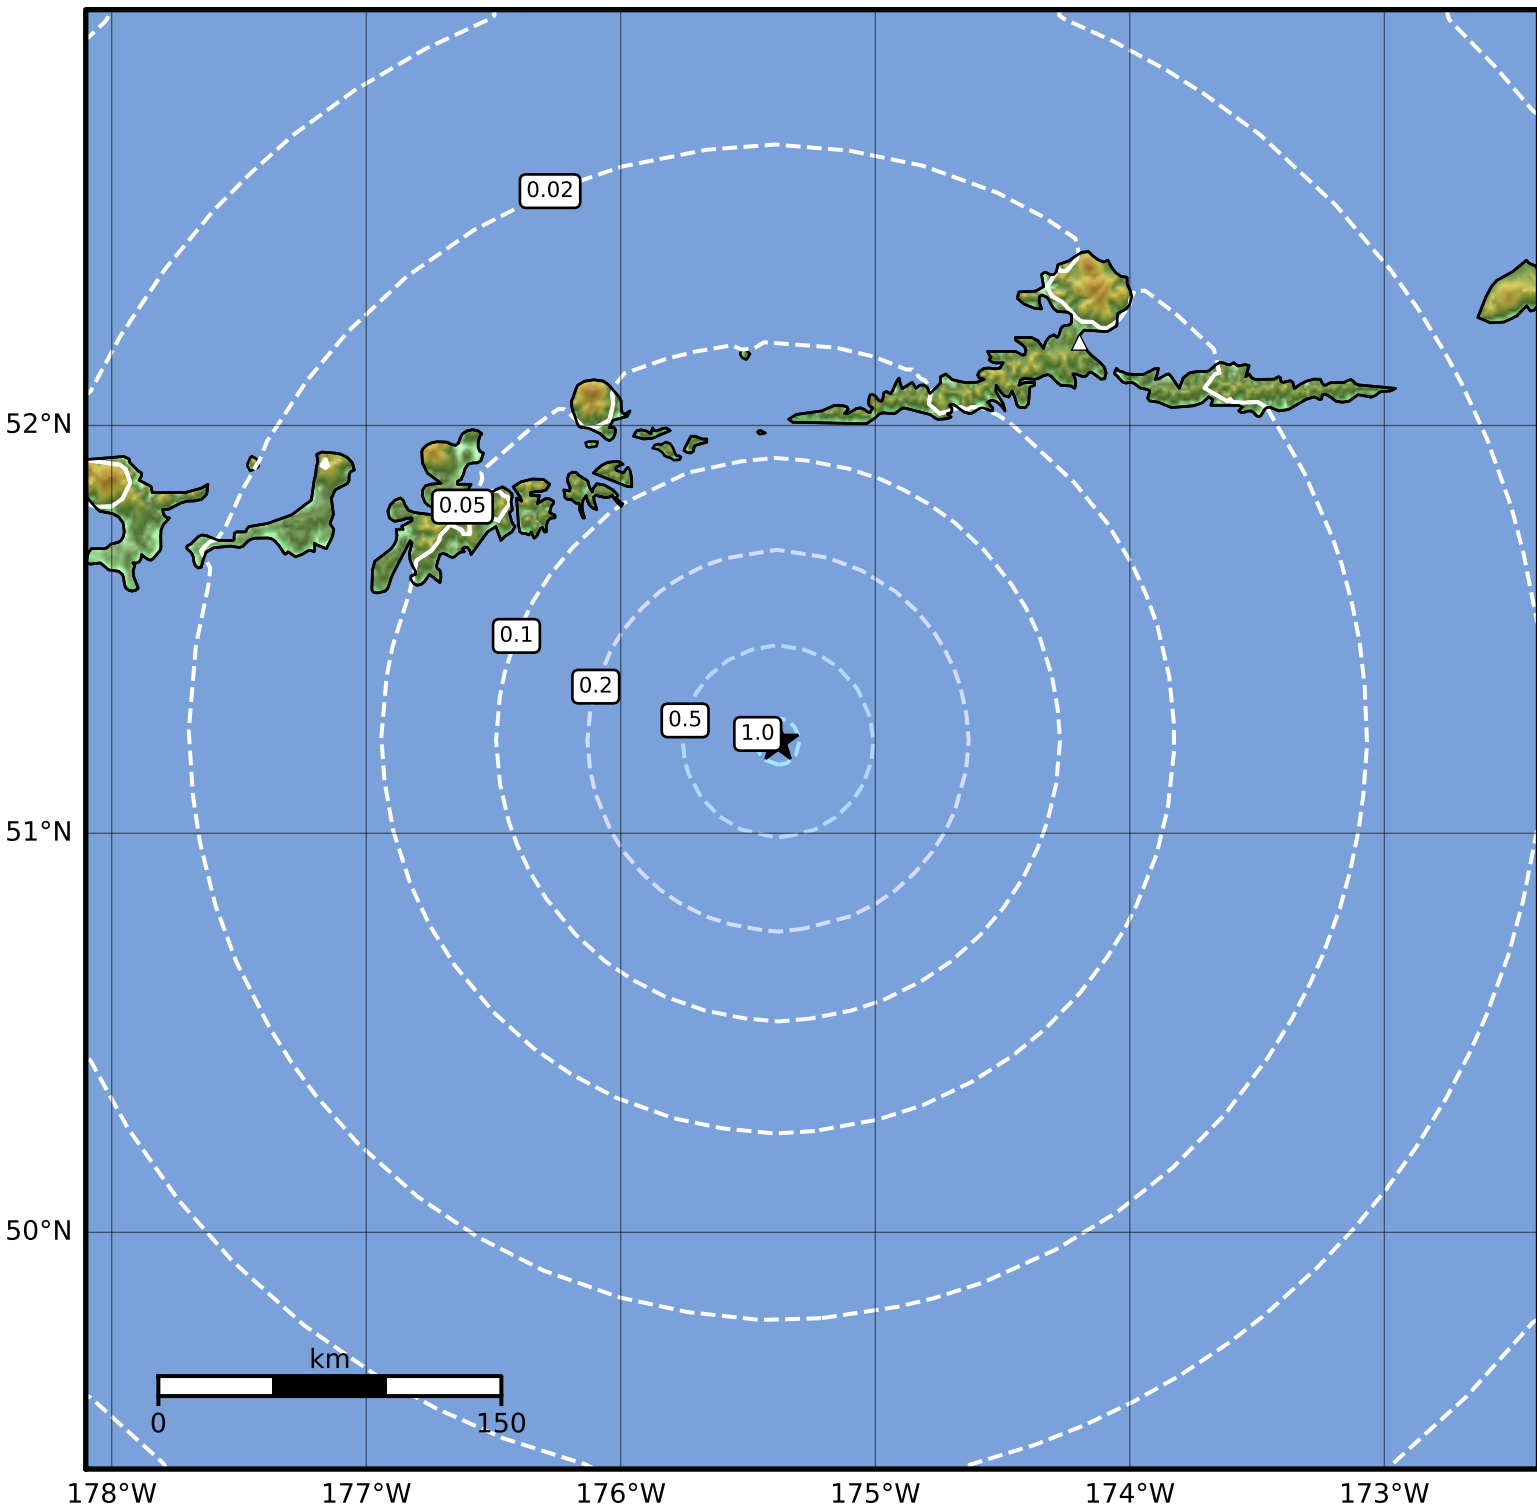

0.3 Second Peak Spectral Acceleration Map Alaska Earthquake Center
 ShakeMap: 114 km (71 miles) SE of Adak
 Dec 22, 2023 05:19:49 UTC M4.0 N51.23 W175.38 Depth: 25.5km ID:ak023gcuewej

SA(0.3) (%g)	0.1	0.2	0.5	1	2	5	10	20	50	100	200
---------------------	------------	------------	------------	----------	----------	----------	-----------	-----------	-----------	------------	------------

Scale based on Worden et al. (2012)

Version 2: Processed 2023-12-22T12:56:41Z

△ Seismic Instrument ○ Reported Intensity

★ Epicenter