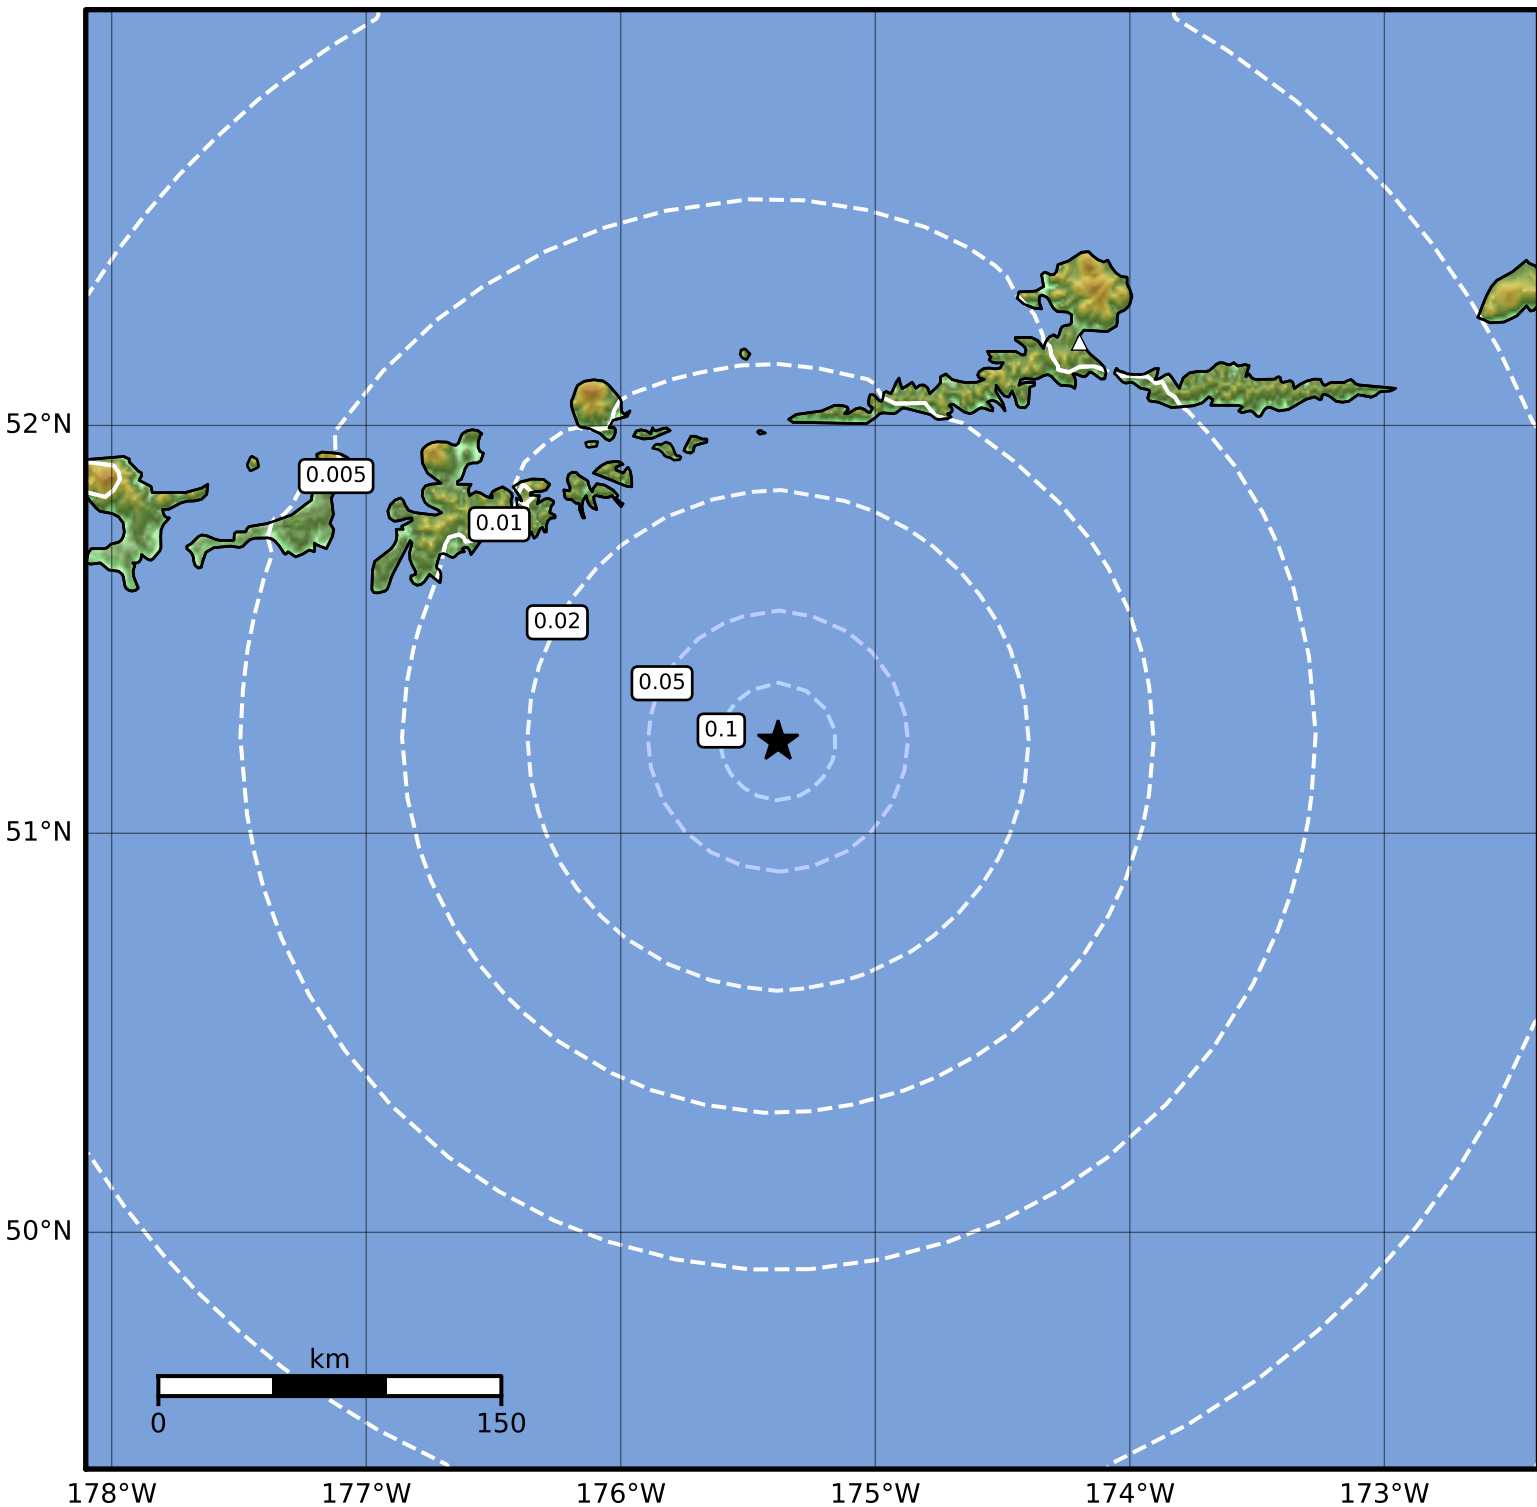

1.0 Second Peak Spectral Acceleration Map Alaska Earthquake Center
 ShakeMap: 114 km (71 miles) SE of Adak
 Dec 22, 2023 05:19:49 UTC M4.0 N51.23 W175.38 Depth: 25.5km ID:ak023gcuewej

SA(1.0) (%g)	0.1	0.2	0.5	1	2	5	10	20	50	100	200
--------------	-----	-----	-----	---	---	---	----	----	----	-----	-----

Scale based on Worden et al. (2012)

Version 2: Processed 2023-12-22T12:56:41Z

△ Seismic Instrument ○ Reported Intensity

★ Epicenter