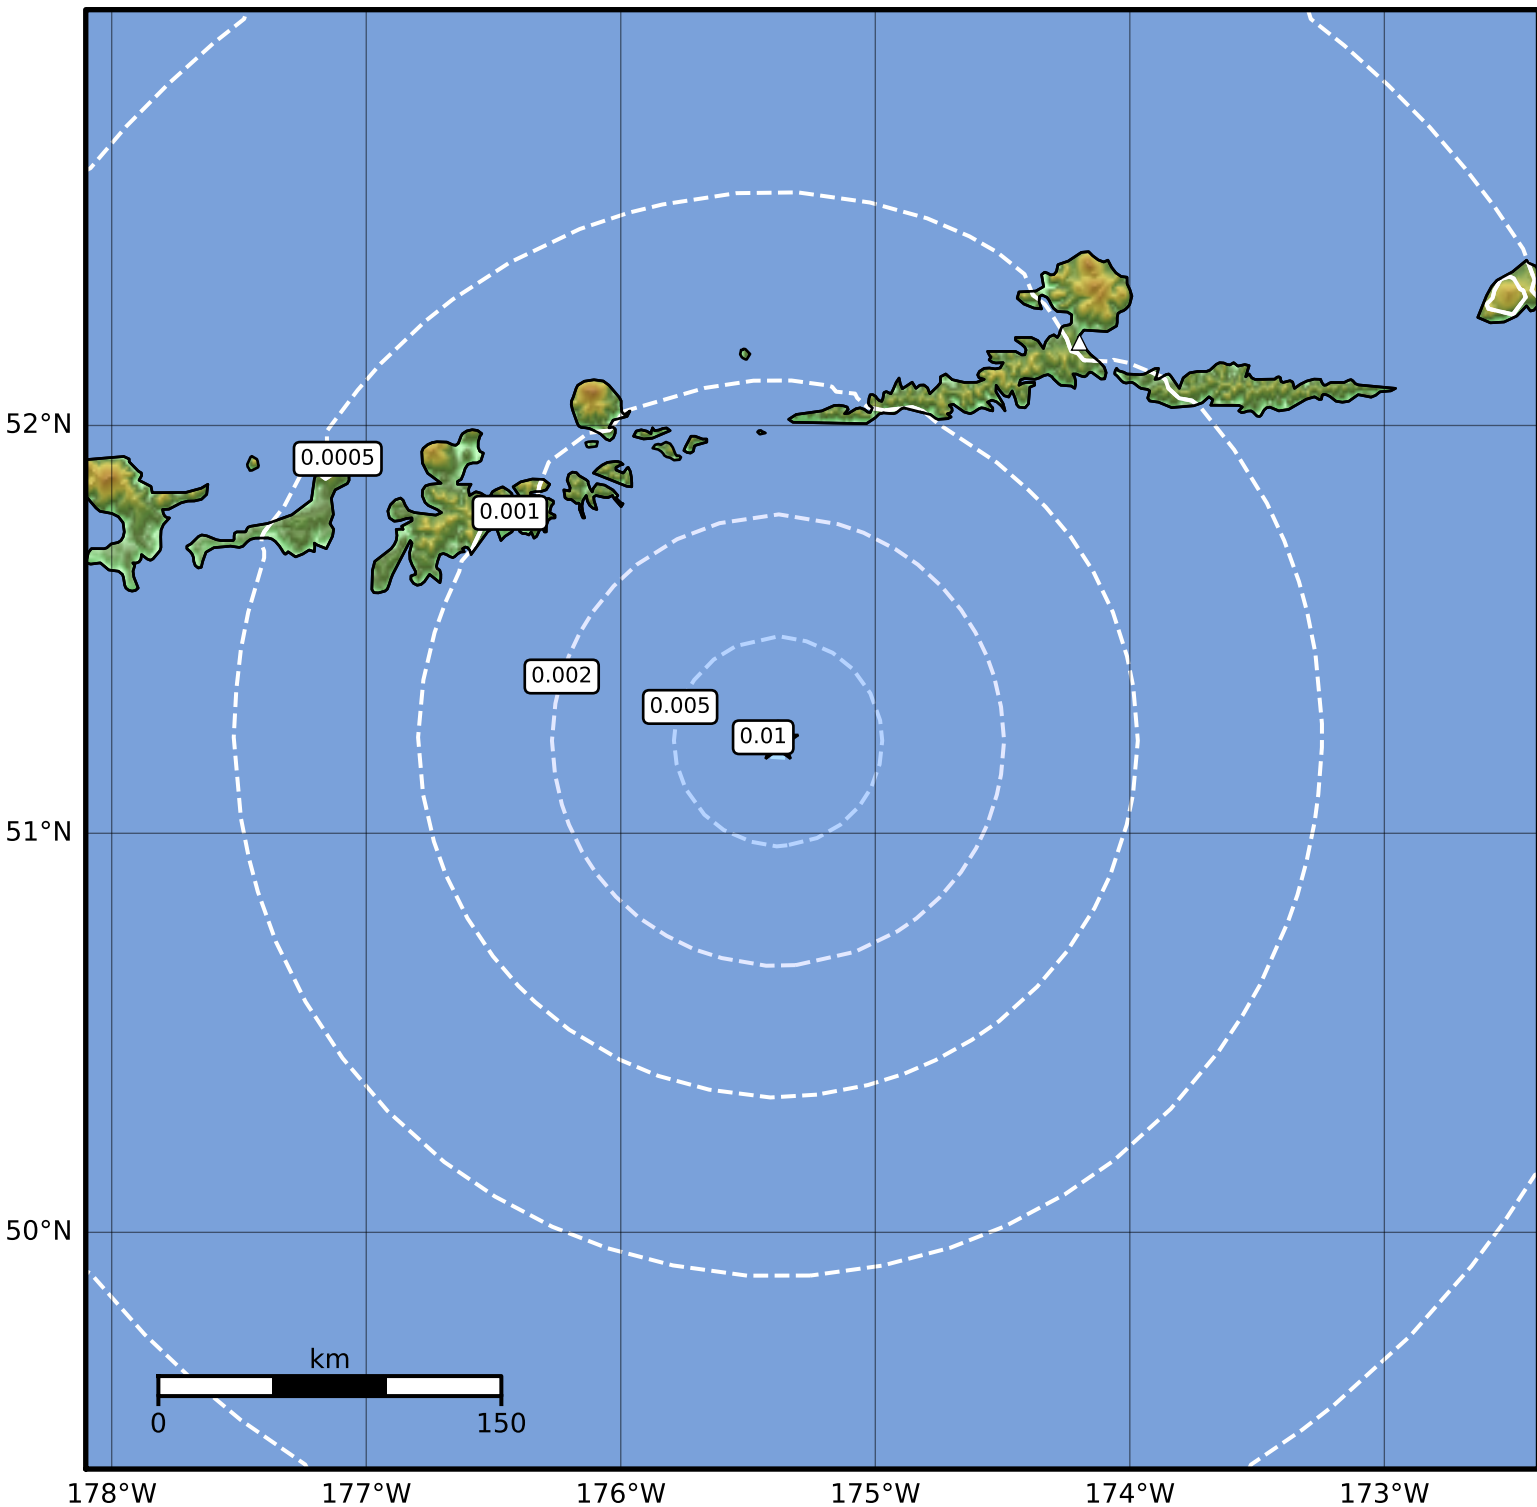

3.0 Second Peak Spectral Acceleration Map Alaska Earthquake Center
 ShakeMap: 114 km (71 miles) SE of Adak
 Dec 22, 2023 05:19:49 UTC M4.0 N51.23 W175.38 Depth: 25.5km ID:ak023gcuewej

| SA(3.0) (%g) | 0.1 | 0.2 | 0.5 | 1 | 2 | 5 | 10 | 20 | 50 |
|--------------|-----|-----|-----|---|---|---|----|----|----|
|--------------|-----|-----|-----|---|---|---|----|----|----|

Scale based on Worden et al. (2012)

Version 2: Processed 2023-12-22T12:56:41Z

△ Seismic Instrument ○ Reported Intensity

★ Epicenter