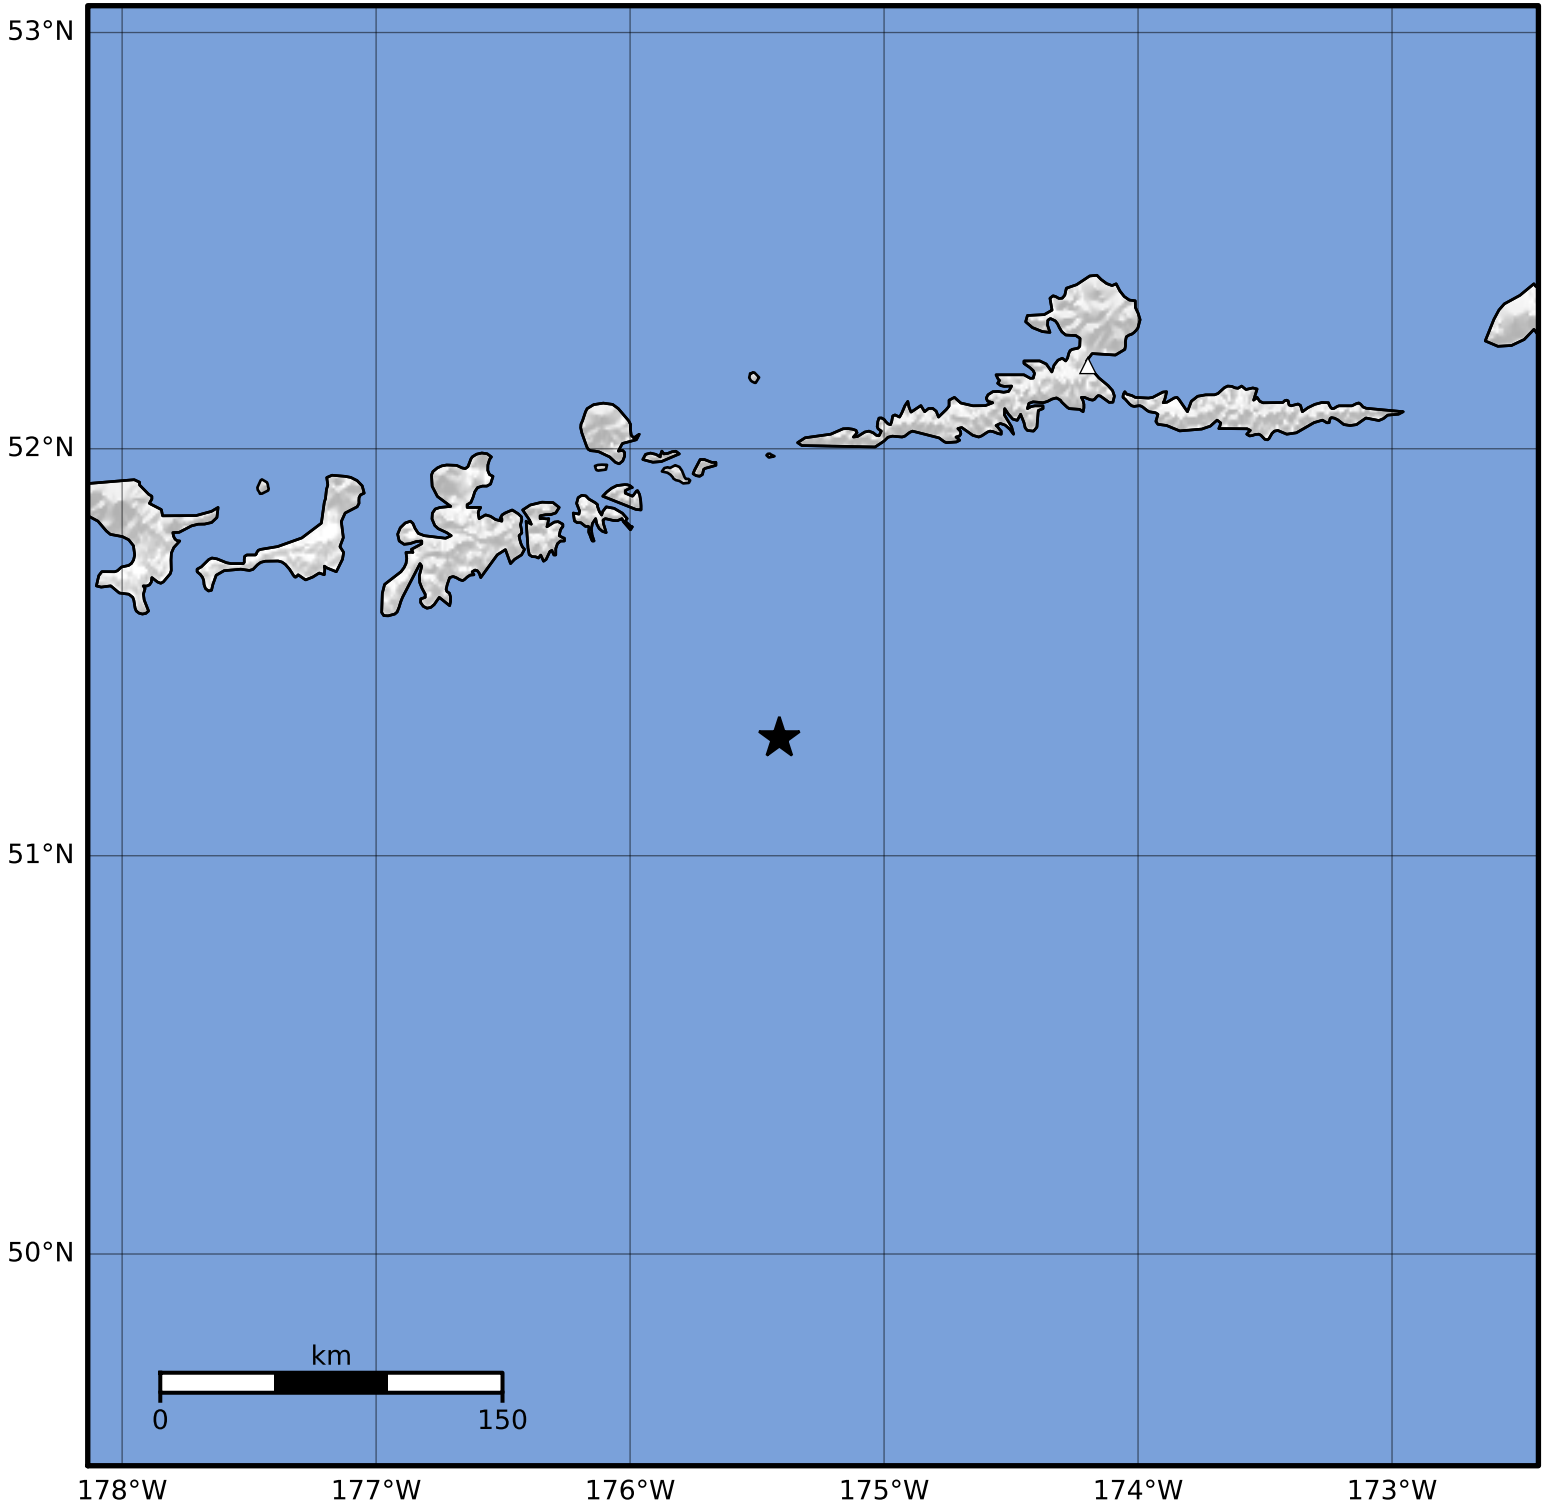

Macroseismic Intensity Map Alaska Earthquake Center
 ShakeMap: 108 km (67 miles) SE of Adak
 Dec 22, 2023 05:43:57 UTC M3.6 N51.29 W175.41 Depth: 25.9km ID:ak023gcuk254

SHAKING	Not felt	Weak	Light	Moderate	Strong	Very strong	Severe	Violent	Extreme
DAMAGE	None	None	None	Very light	Light	Moderate	Moderate/heavy	Heavy	Very heavy
PGA(%g)	<0.0464	0.297	2.76	6.2	11.5	21.5	40.1	74.7	>139
PGV(cm/s)	<0.0215	0.135	1.41	4.65	9.64	20	41.4	85.8	>178
INTENSITY	I	II-III	IV	V	VI	VII	VIII	IX	X+

Scale based on Worden et al. (2012) Version 2: Processed 2023-12-22T13:00:55Z
 △ Seismic Instrument ○ Reported Intensity ★ Epicenter