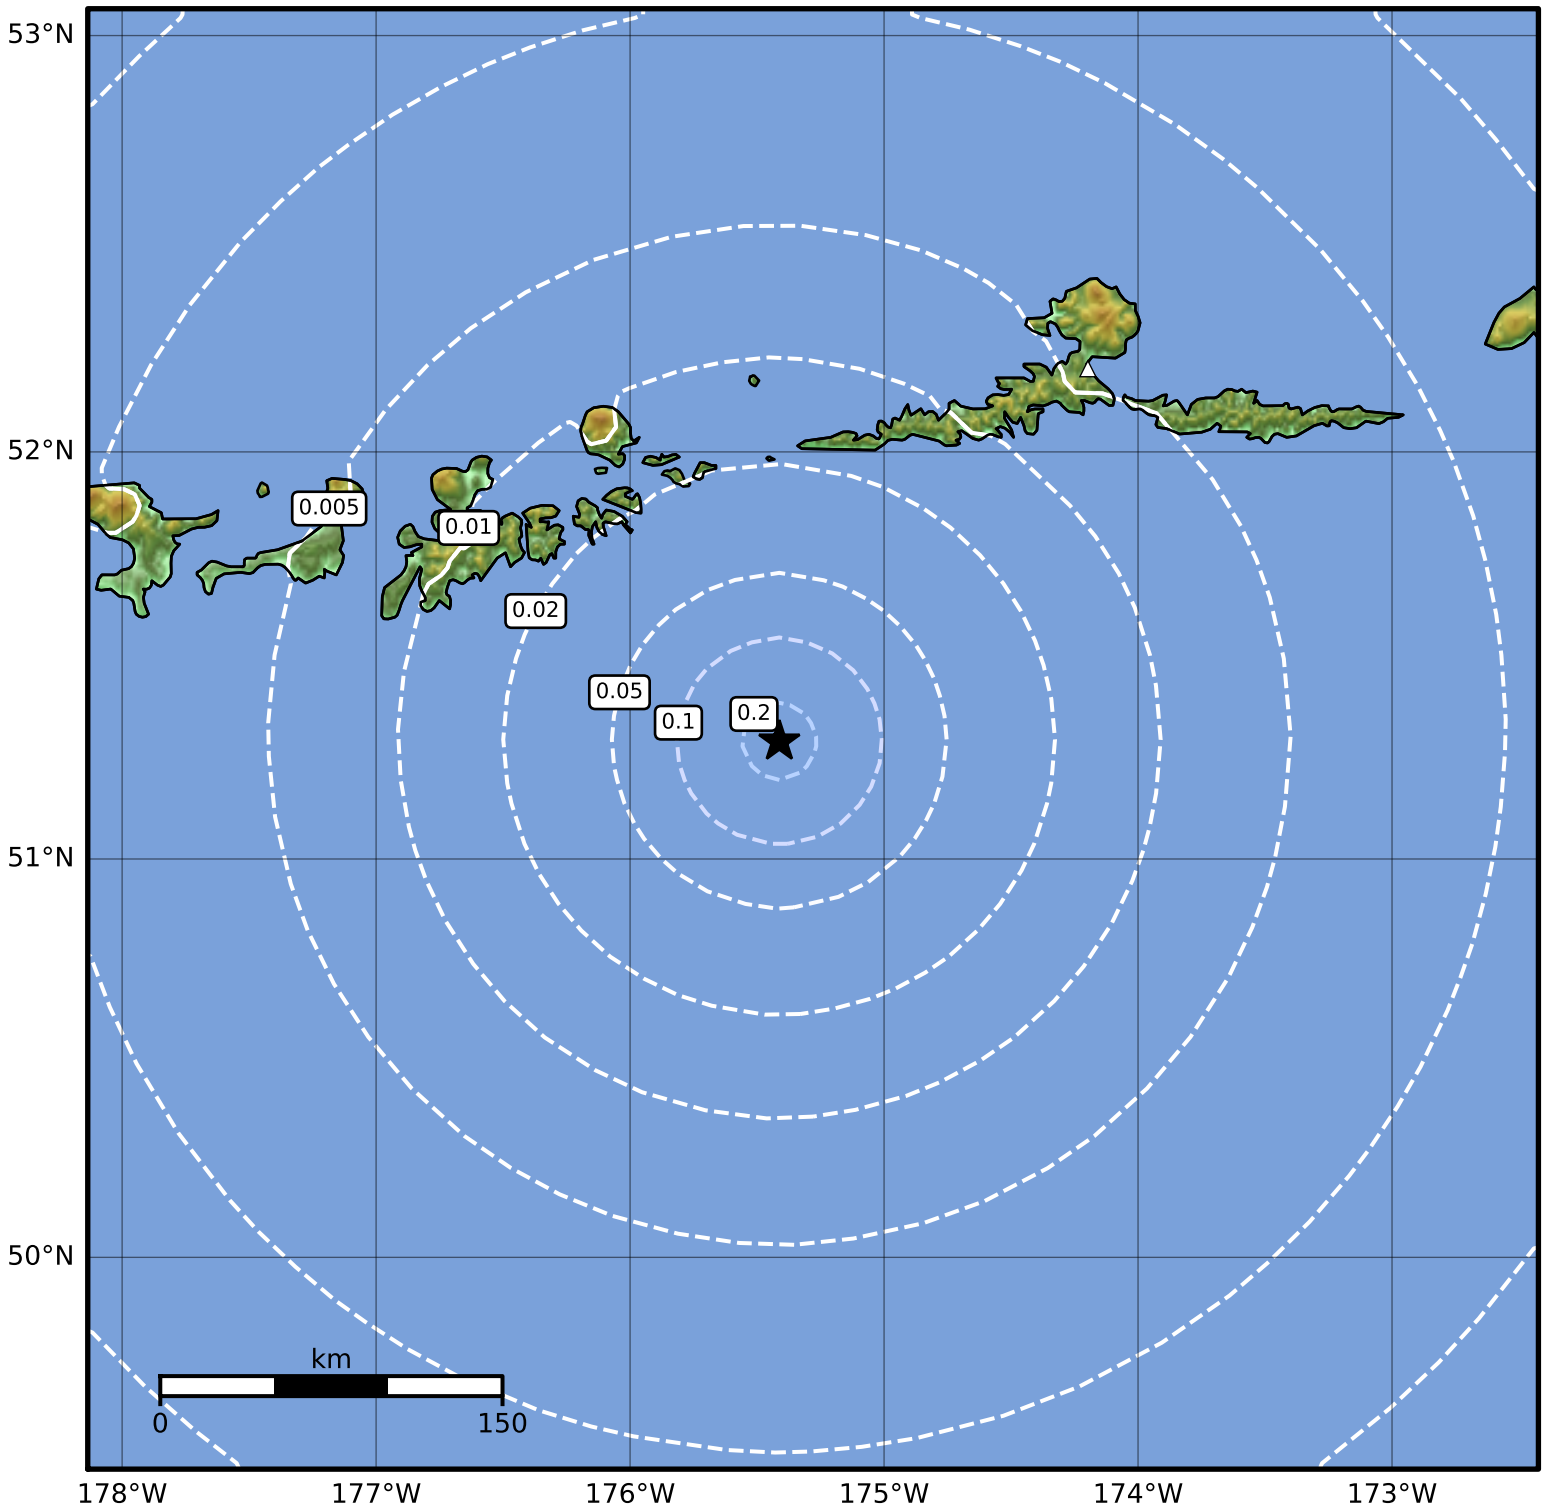

Peak Ground Acceleration Map Alaska Earthquake Center
 ShakeMap: 108 km (67 miles) SE of Adak
 Dec 22, 2023 05:43:57 UTC M3.6 N51.29 W175.41 Depth: 25.9km ID:ak023gcuk254

PGA (%g)	0.1	0.2	0.5	1	2	5	10	20	50	100	200
----------	-----	-----	-----	---	---	---	----	----	----	-----	-----

Scale based on Worden et al. (2012)

Version 2: Processed 2023-12-22T13:00:55Z

△ Seismic Instrument ○ Reported Intensity

★ Epicenter