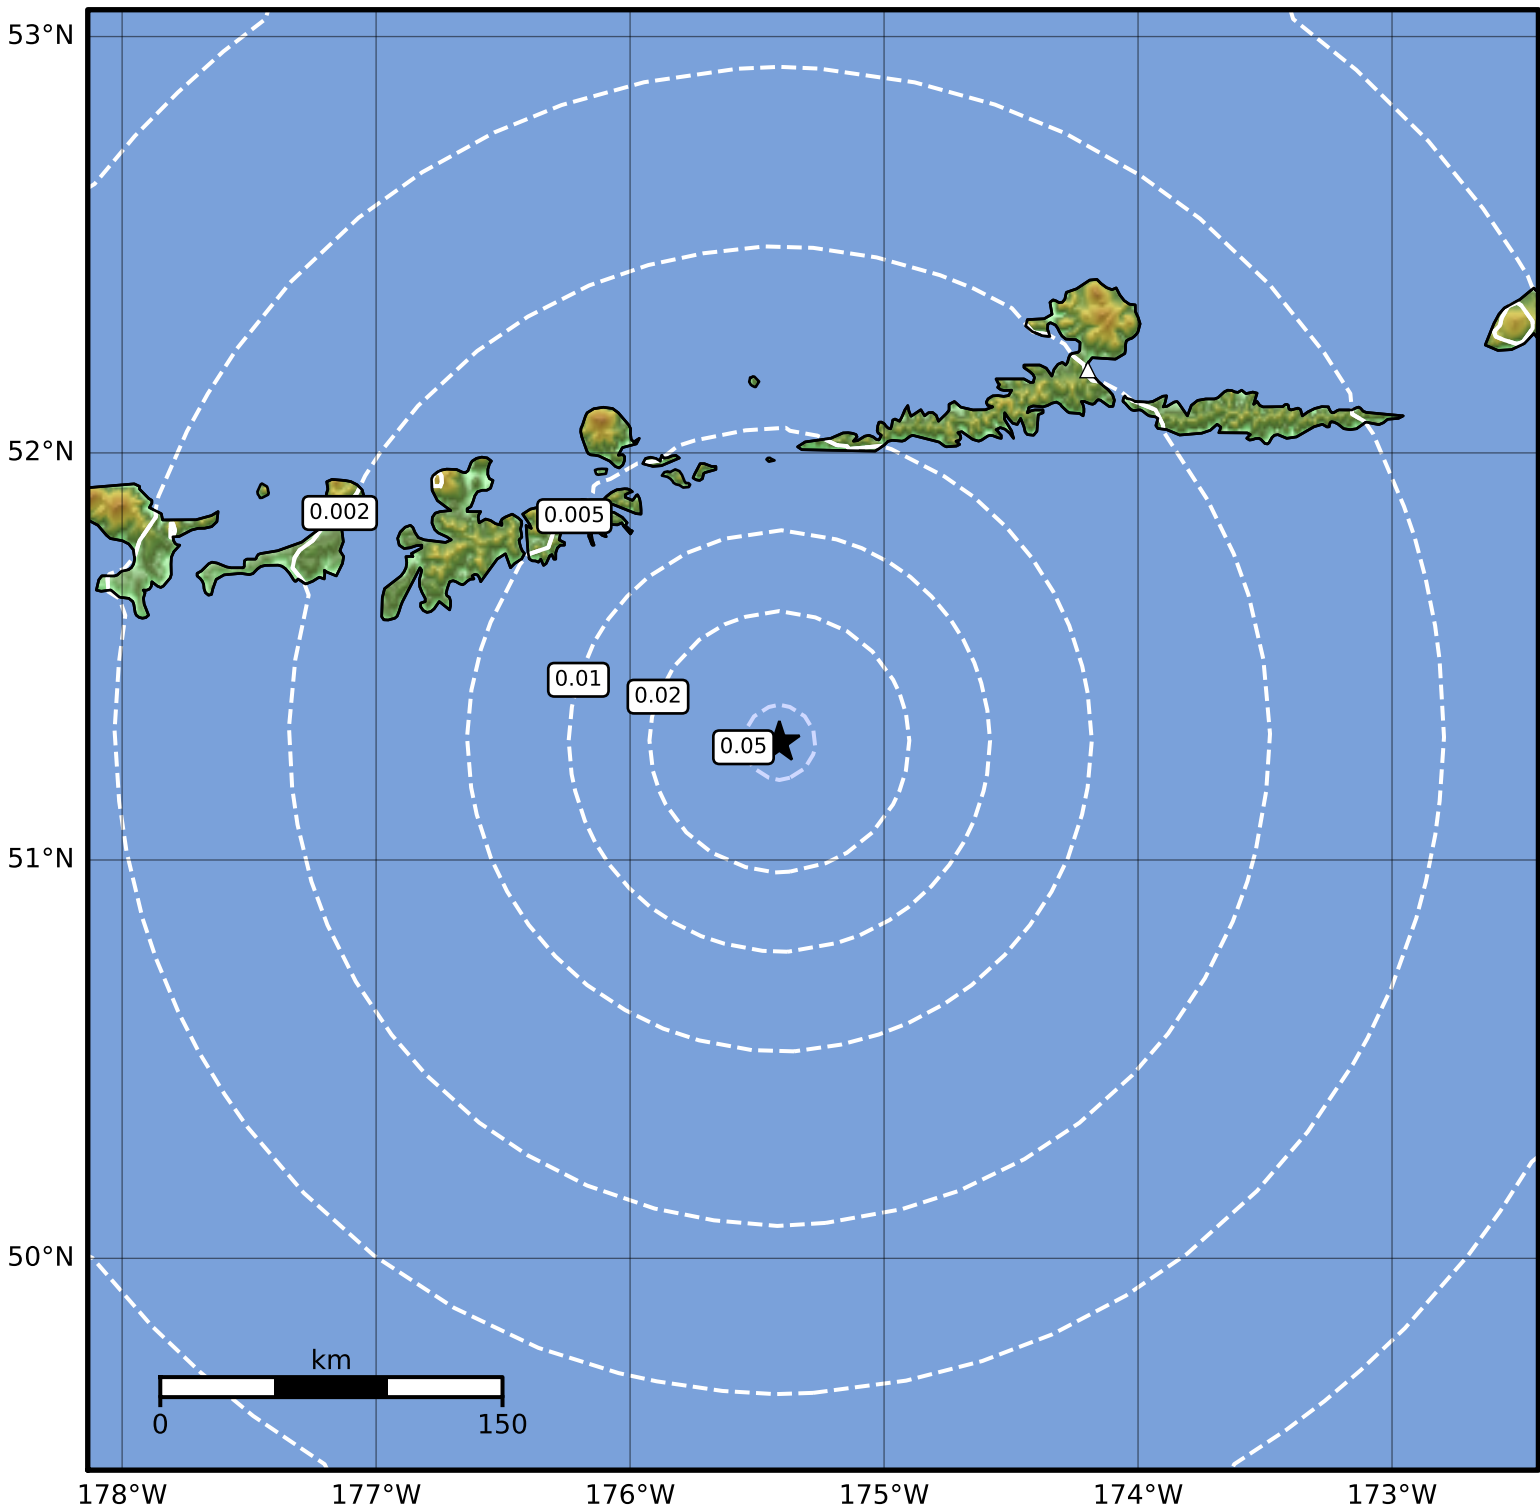

Peak Ground Velocity Map Alaska Earthquake Center
ShakeMap: 108 km (67 miles) SE of Adak
Dec 22, 2023 05:43:57 UTC M3.6 N51.29 W175.41 Depth: 25.9km ID:ak023gcuk254

Scale based on Worden et al. (2012)

Version 2: Processed 2023-12-22T13:00:55Z

△ Seismic Instrument ○ Reported Intensity

★ Epicenter