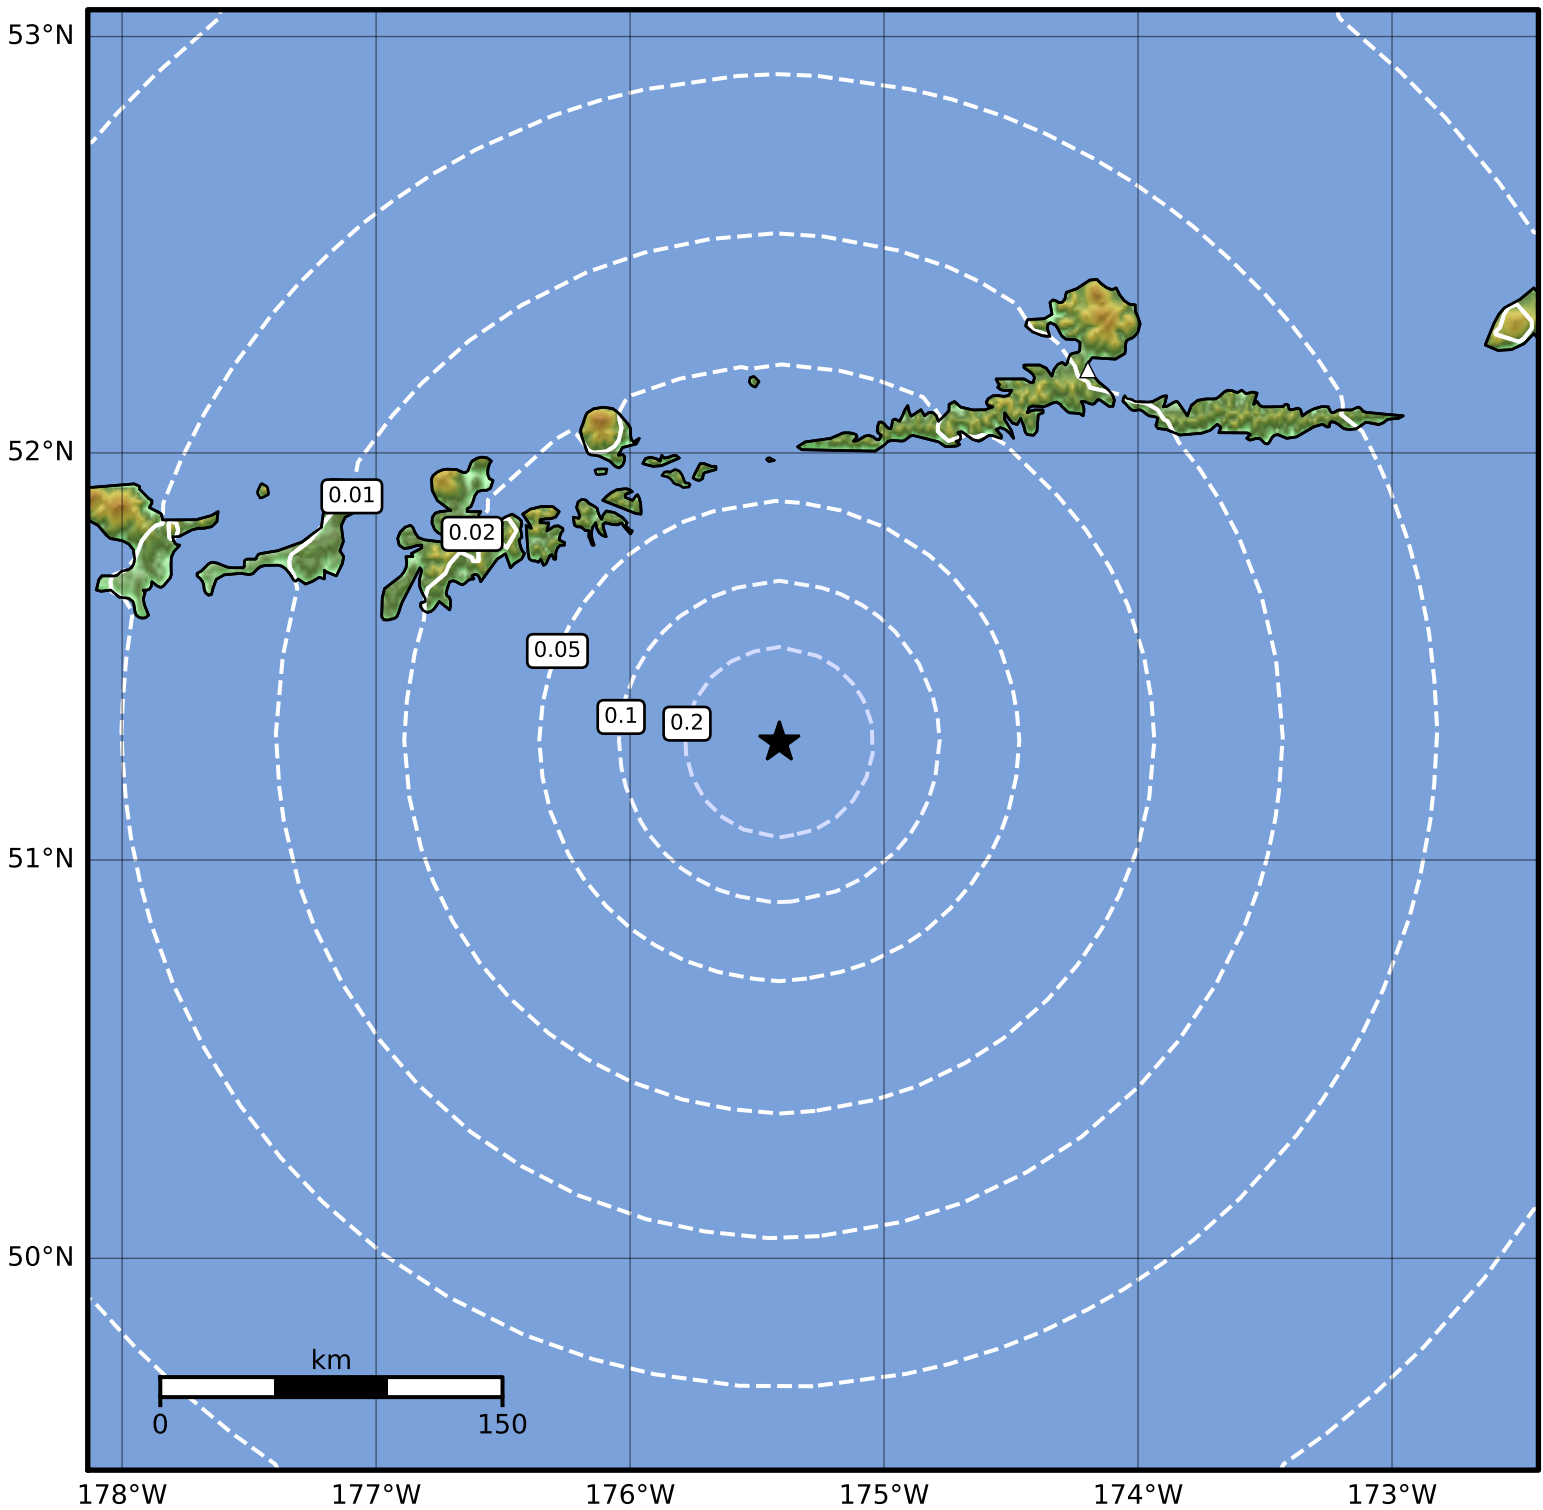

0.3 Second Peak Spectral Acceleration Map Alaska Earthquake Center
 ShakeMap: 108 km (67 miles) SE of Adak
 Dec 22, 2023 05:43:57 UTC M3.6 N51.29 W175.41 Depth: 25.9km ID:ak023gcuk254

SA(0.3) (%g)	0.1	0.2	0.5	1	2	5	10	20	50	100	200
---------------------	------------	------------	------------	----------	----------	----------	-----------	-----------	-----------	------------	------------

Scale based on Worden et al. (2012)

Version 2: Processed 2023-12-22T13:00:55Z

△ Seismic Instrument ○ Reported Intensity

★ Epicenter