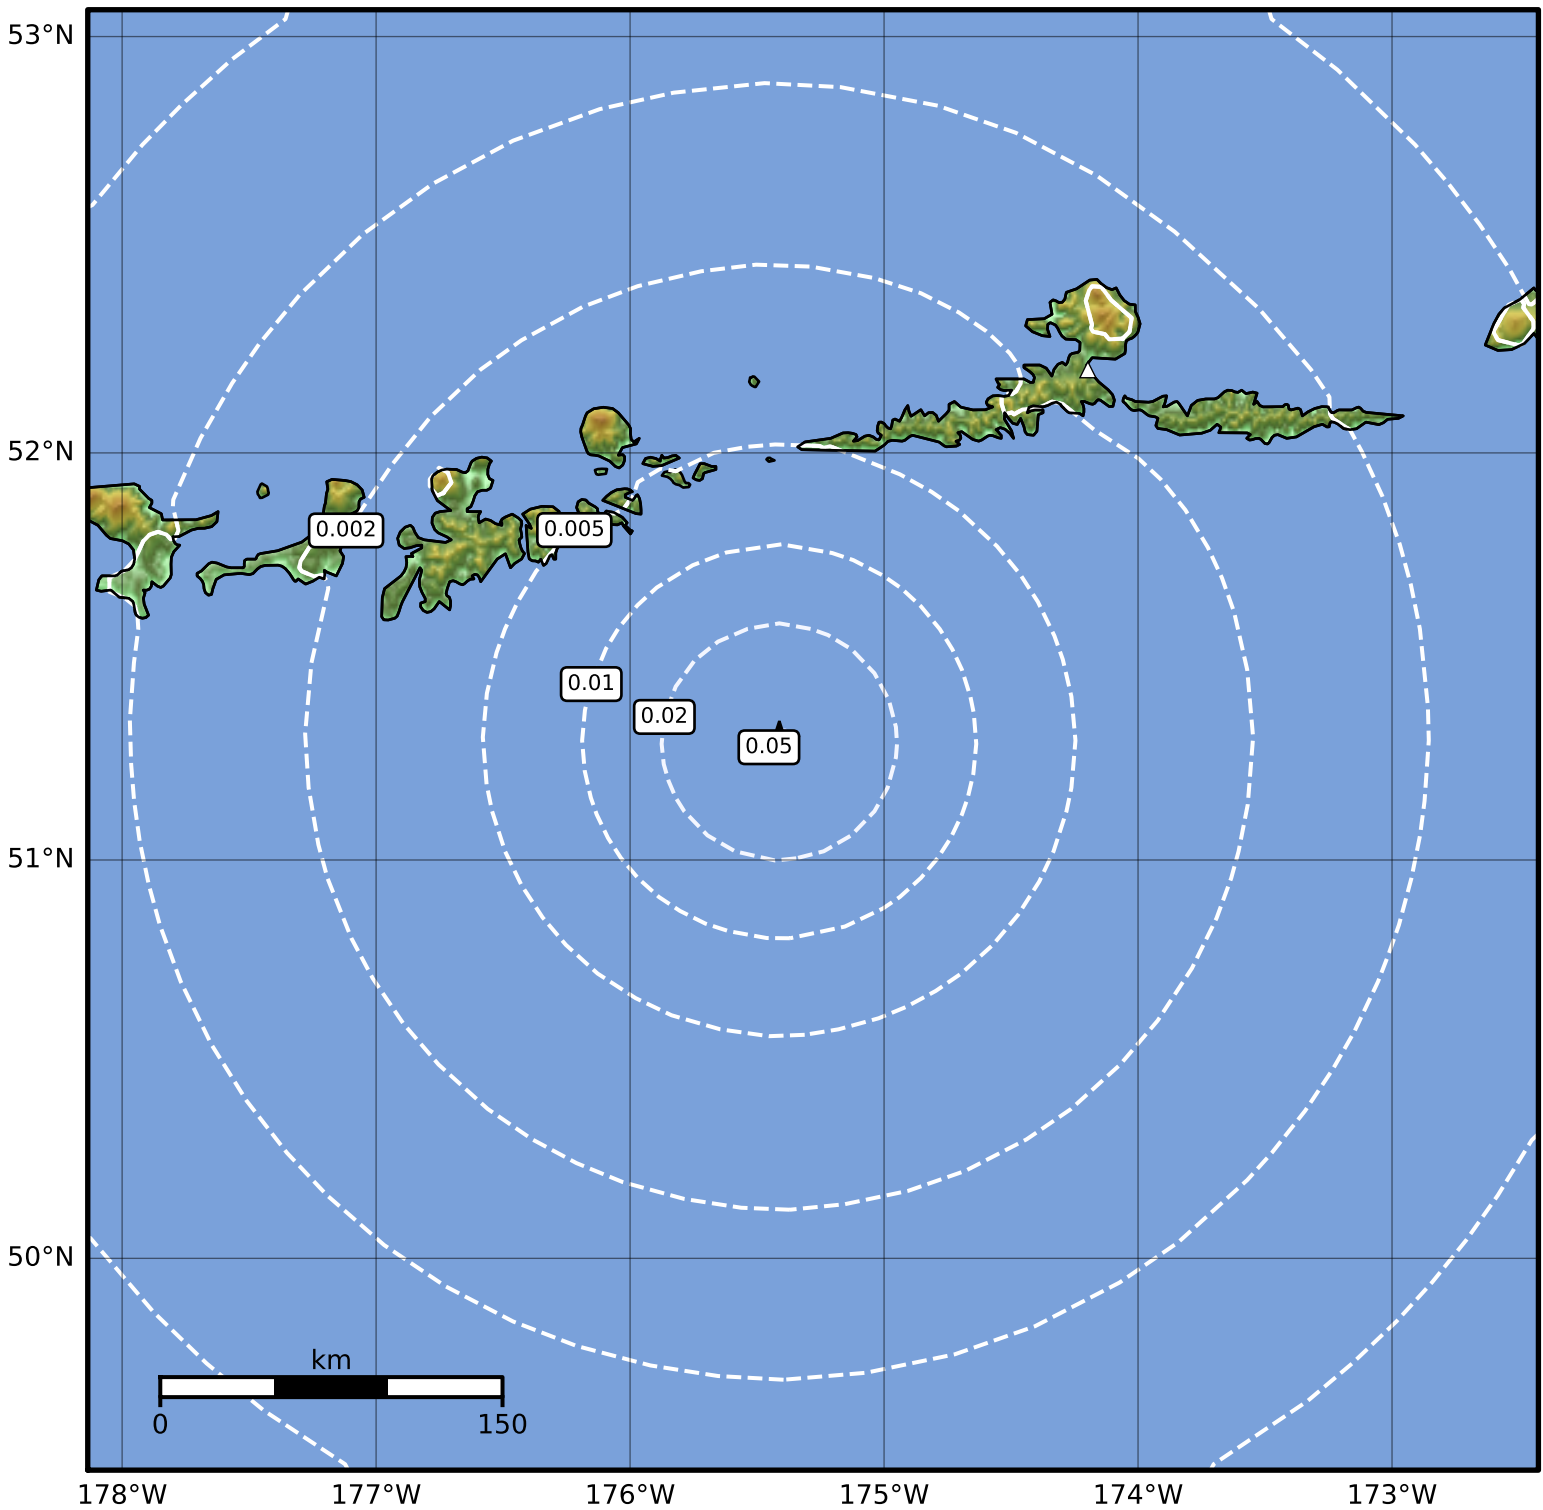

1.0 Second Peak Spectral Acceleration Map Alaska Earthquake Center  
 ShakeMap: 108 km (67 miles) SE of Adak  
 Dec 22, 2023 05:43:57 UTC M3.6 N51.29 W175.41 Depth: 25.9km ID:ak023gcuk254

SA(1.0) (%g)	0.1	0.2	0.5	1	2	5	10	20	50	100	200
--------------	-----	-----	-----	---	---	---	----	----	----	-----	-----

Scale based on Worden et al. (2012)

Version 2: Processed 2023-12-22T13:00:55Z

△ Seismic Instrument    ○ Reported Intensity

★ Epicenter