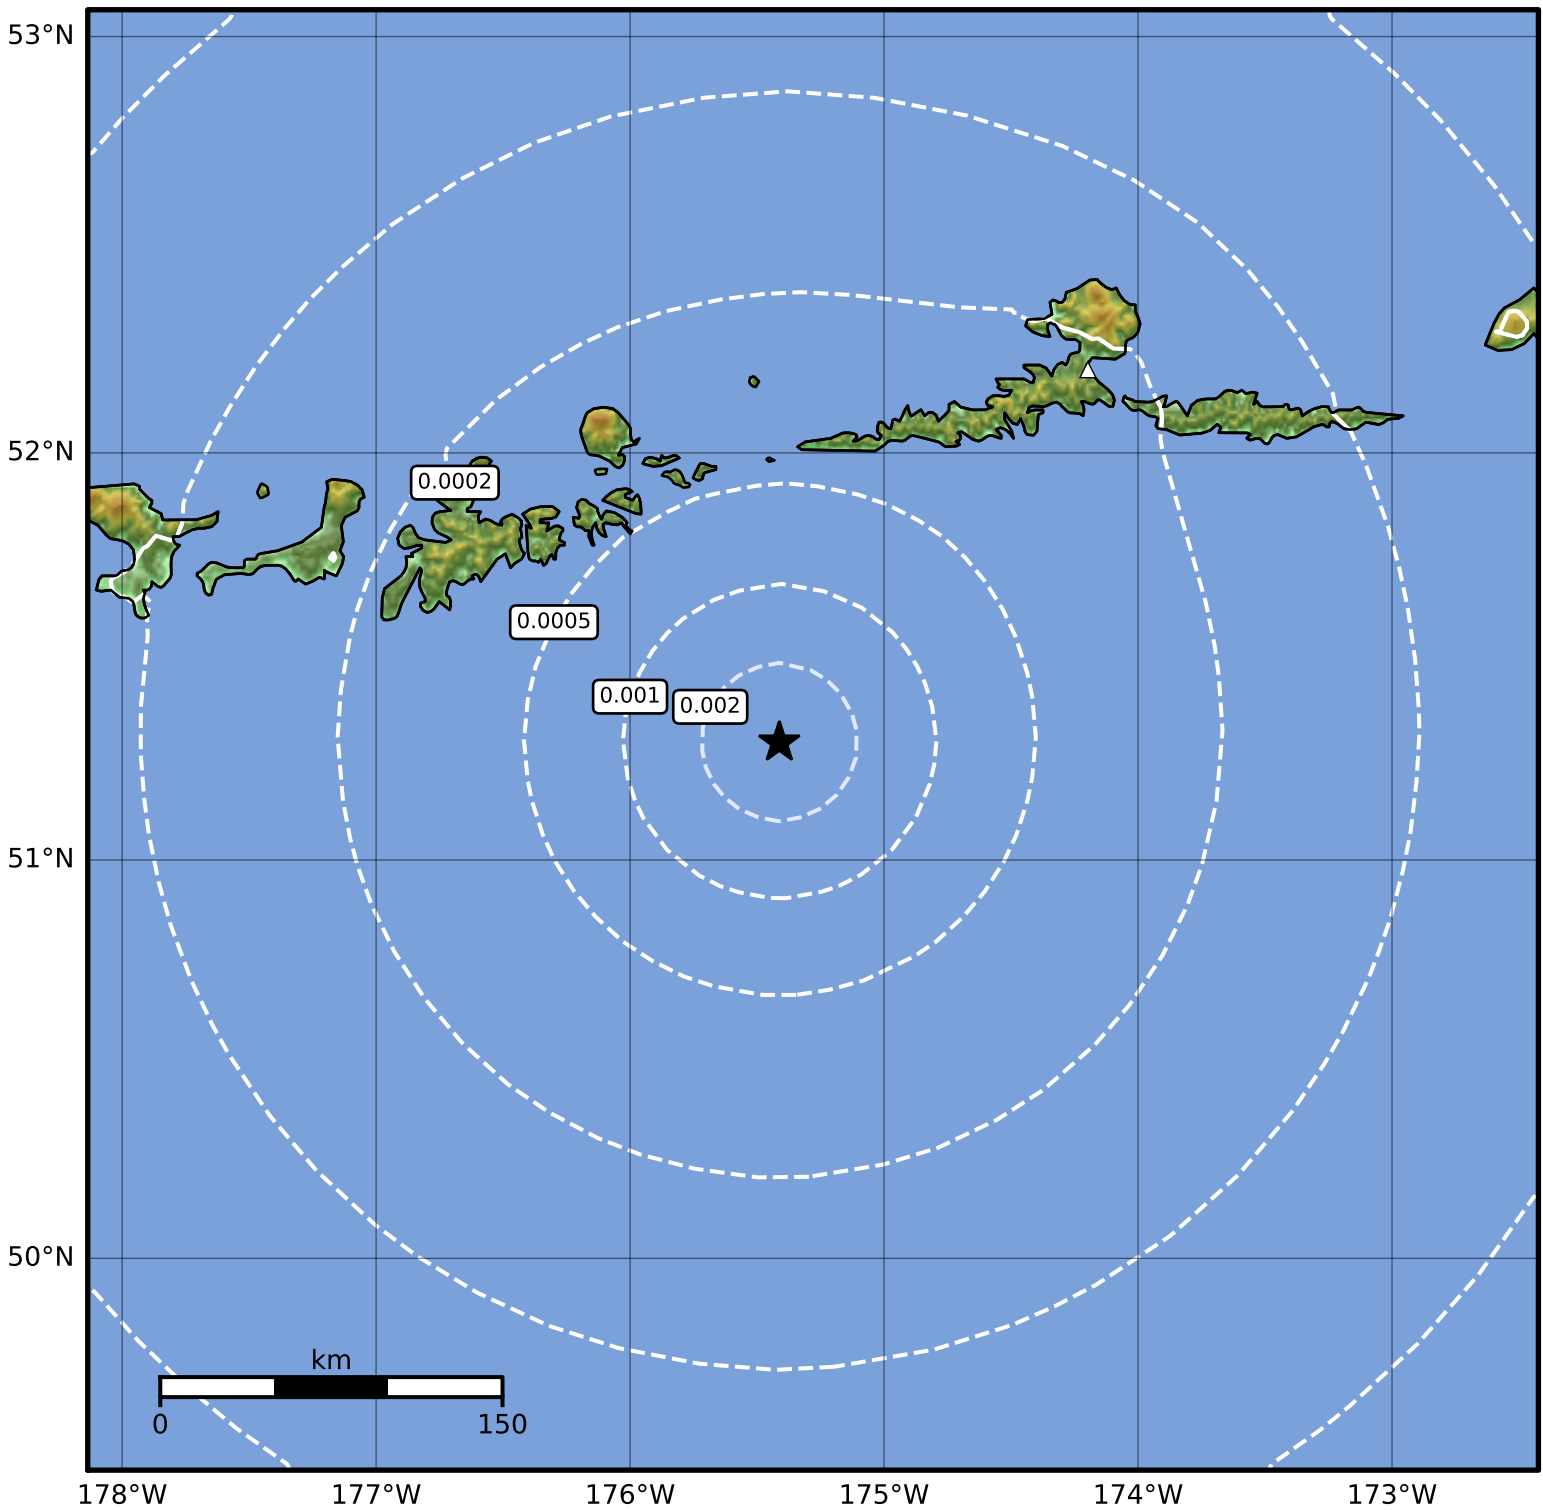

3.0 Second Peak Spectral Acceleration Map Alaska Earthquake Center  
 ShakeMap: 108 km (67 miles) SE of Adak  
 Dec 22, 2023 05:43:57 UTC M3.6 N51.29 W175.41 Depth: 25.9km ID:ak023gcuk254

Scale based on Worden et al. (2012)

Version 2: Processed 2023-12-22T13:00:55Z

△ Seismic Instrument    ○ Reported Intensity

★ Epicenter