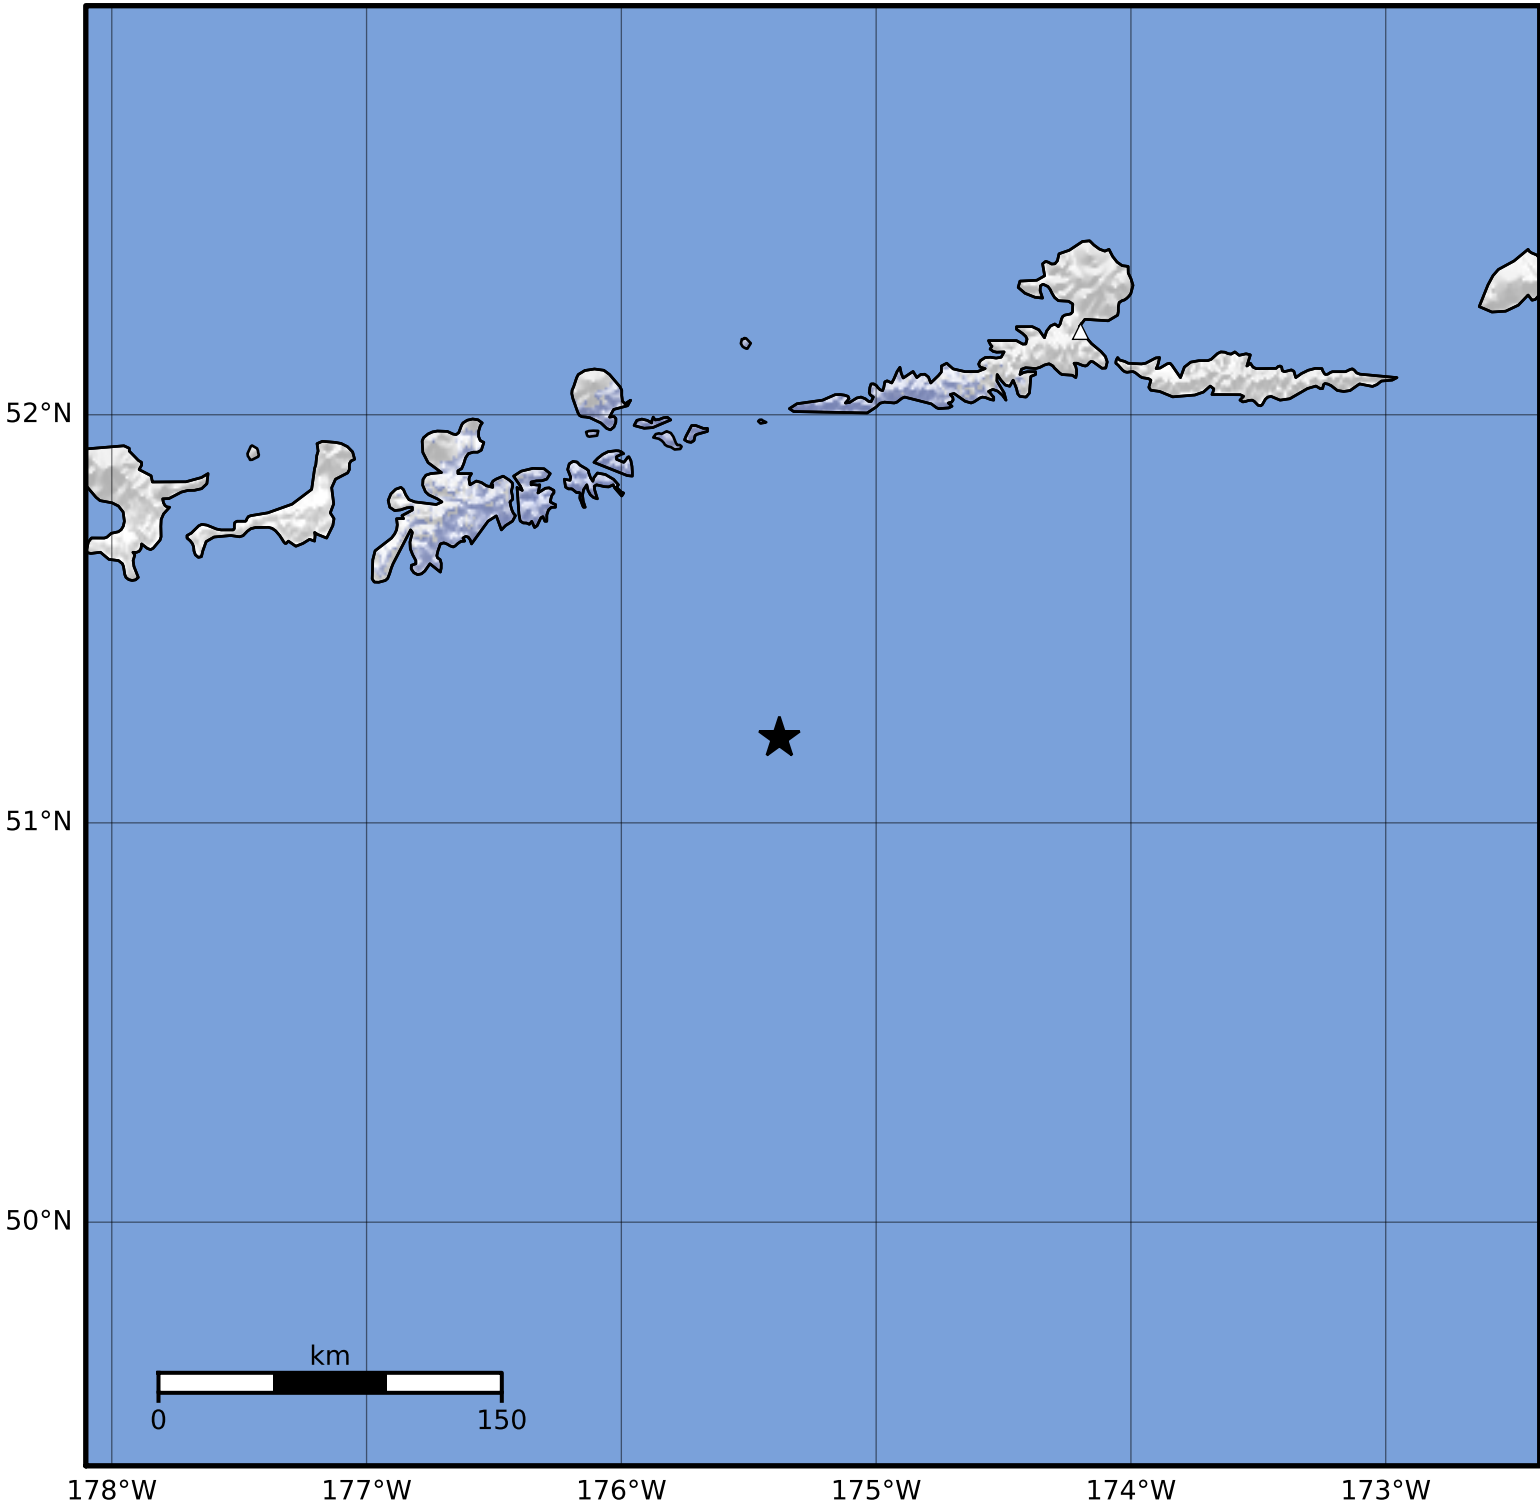

Macroseismic Intensity Map Alaska Earthquake Center
 ShakeMap: 115 km (71 miles) SE of Adak
 Dec 22, 2023 12:45:55 UTC M4.1 N51.21 W175.38 Depth: 28.4km ID:ak023gcyqil6

SHAKING	Not felt	Weak	Light	Moderate	Strong	Very strong	Severe	Violent	Extreme
DAMAGE	None	None	None	Very light	Light	Moderate	Moderate/heavy	Heavy	Very heavy
PGA(%g)	<0.0464	0.297	2.76	6.2	11.5	21.5	40.1	74.7	>139
PGV(cm/s)	<0.0215	0.135	1.41	4.65	9.64	20	41.4	85.8	>178
INTENSITY	I	II-III	IV	V	VI	VII	VIII	IX	X+

Scale based on Worden et al. (2012)

Version 2: Processed 2023-12-22T13:06:03Z

△ Seismic Instrument ○ Reported Intensity

★ Epicenter