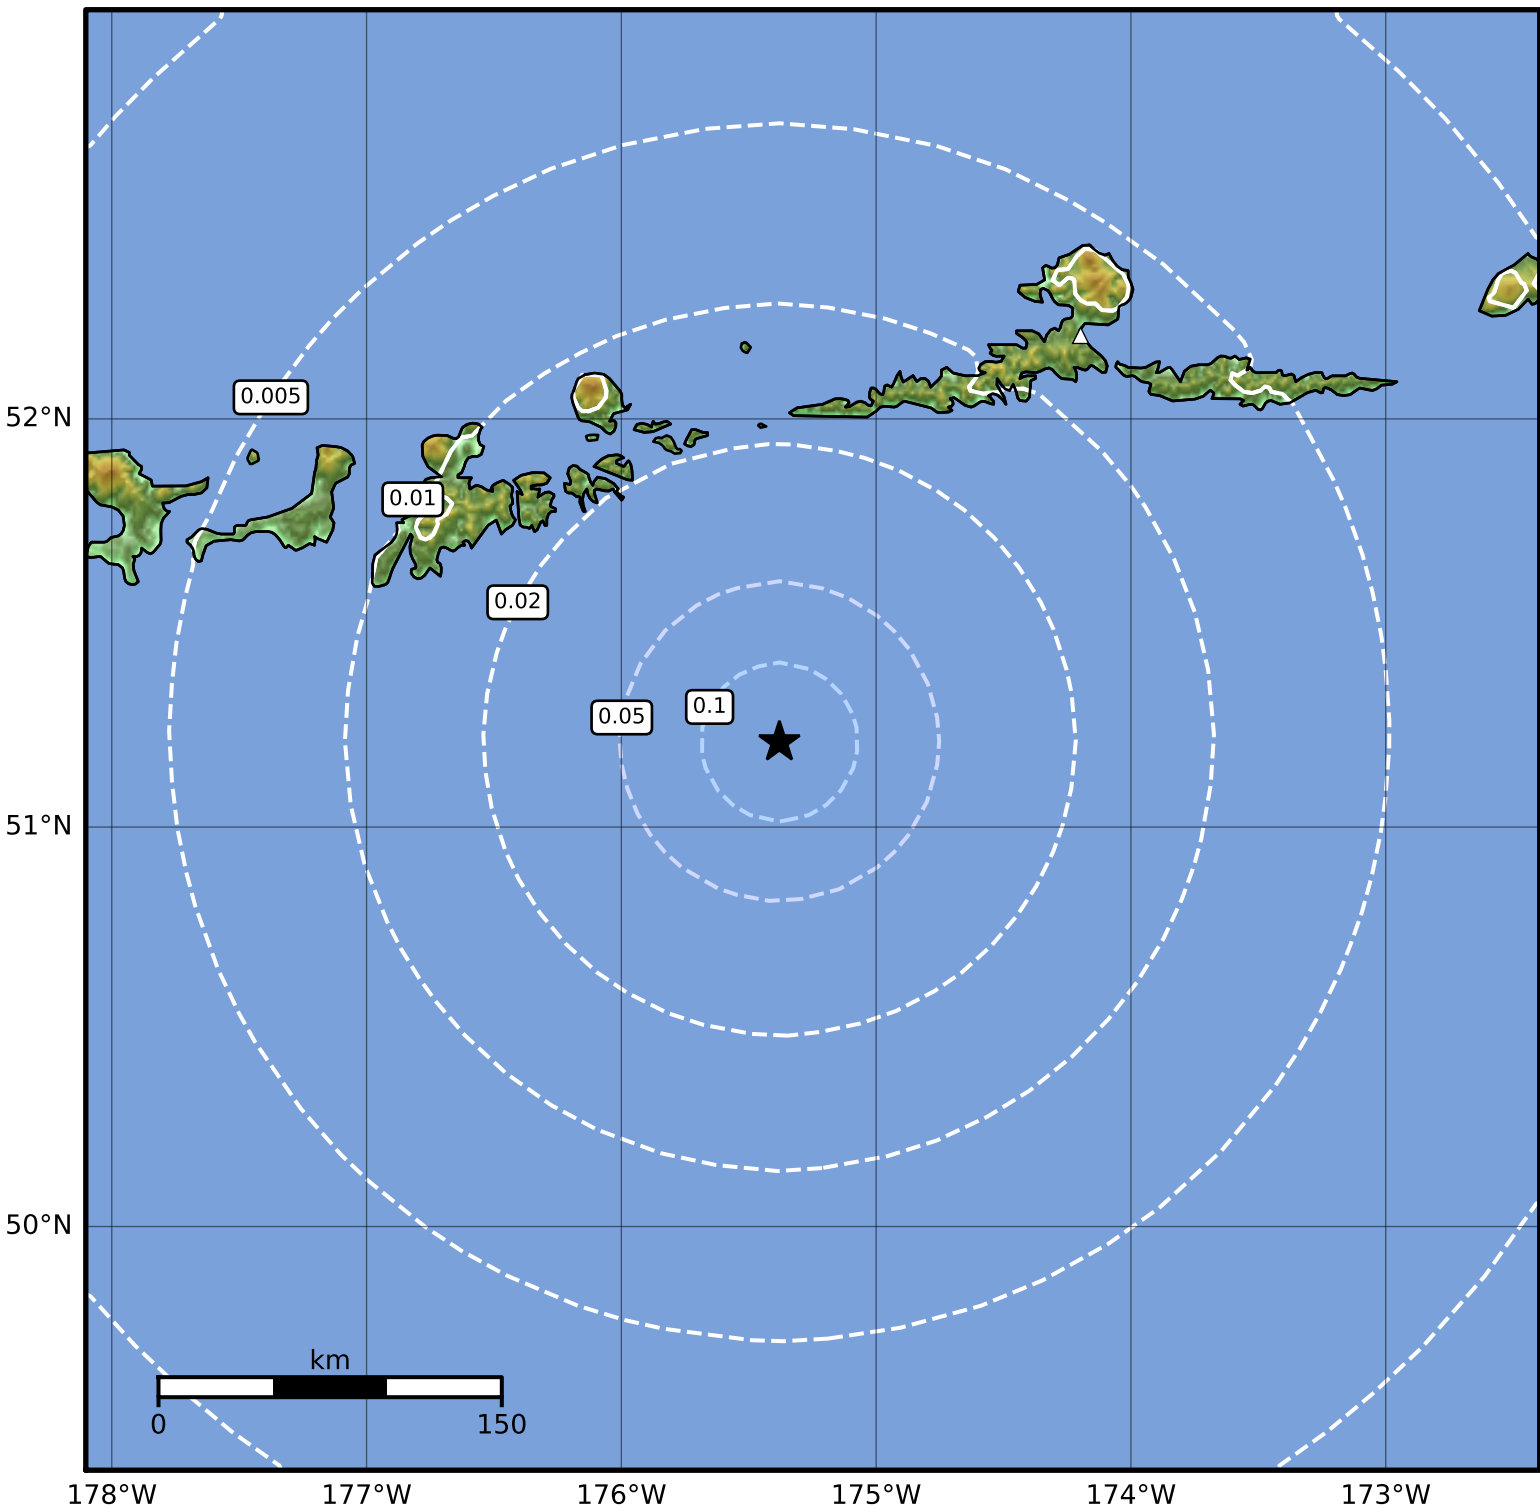

Peak Ground Velocity Map Alaska Earthquake Center
 ShakeMap: 115 km (71 miles) SE of Adak
 Dec 22, 2023 12:45:55 UTC M4.1 N51.21 W175.38 Depth: 28.4km ID:ak023gcyqil6

PGV (cm/s)	0.1	0.2	0.5	1	2	5	10	20	50	100	200
------------	-----	-----	-----	---	---	---	----	----	----	-----	-----

Scale based on Worden et al. (2012)

Version 2: Processed 2023-12-22T13:06:03Z

△ Seismic Instrument ○ Reported Intensity

★ Epicenter