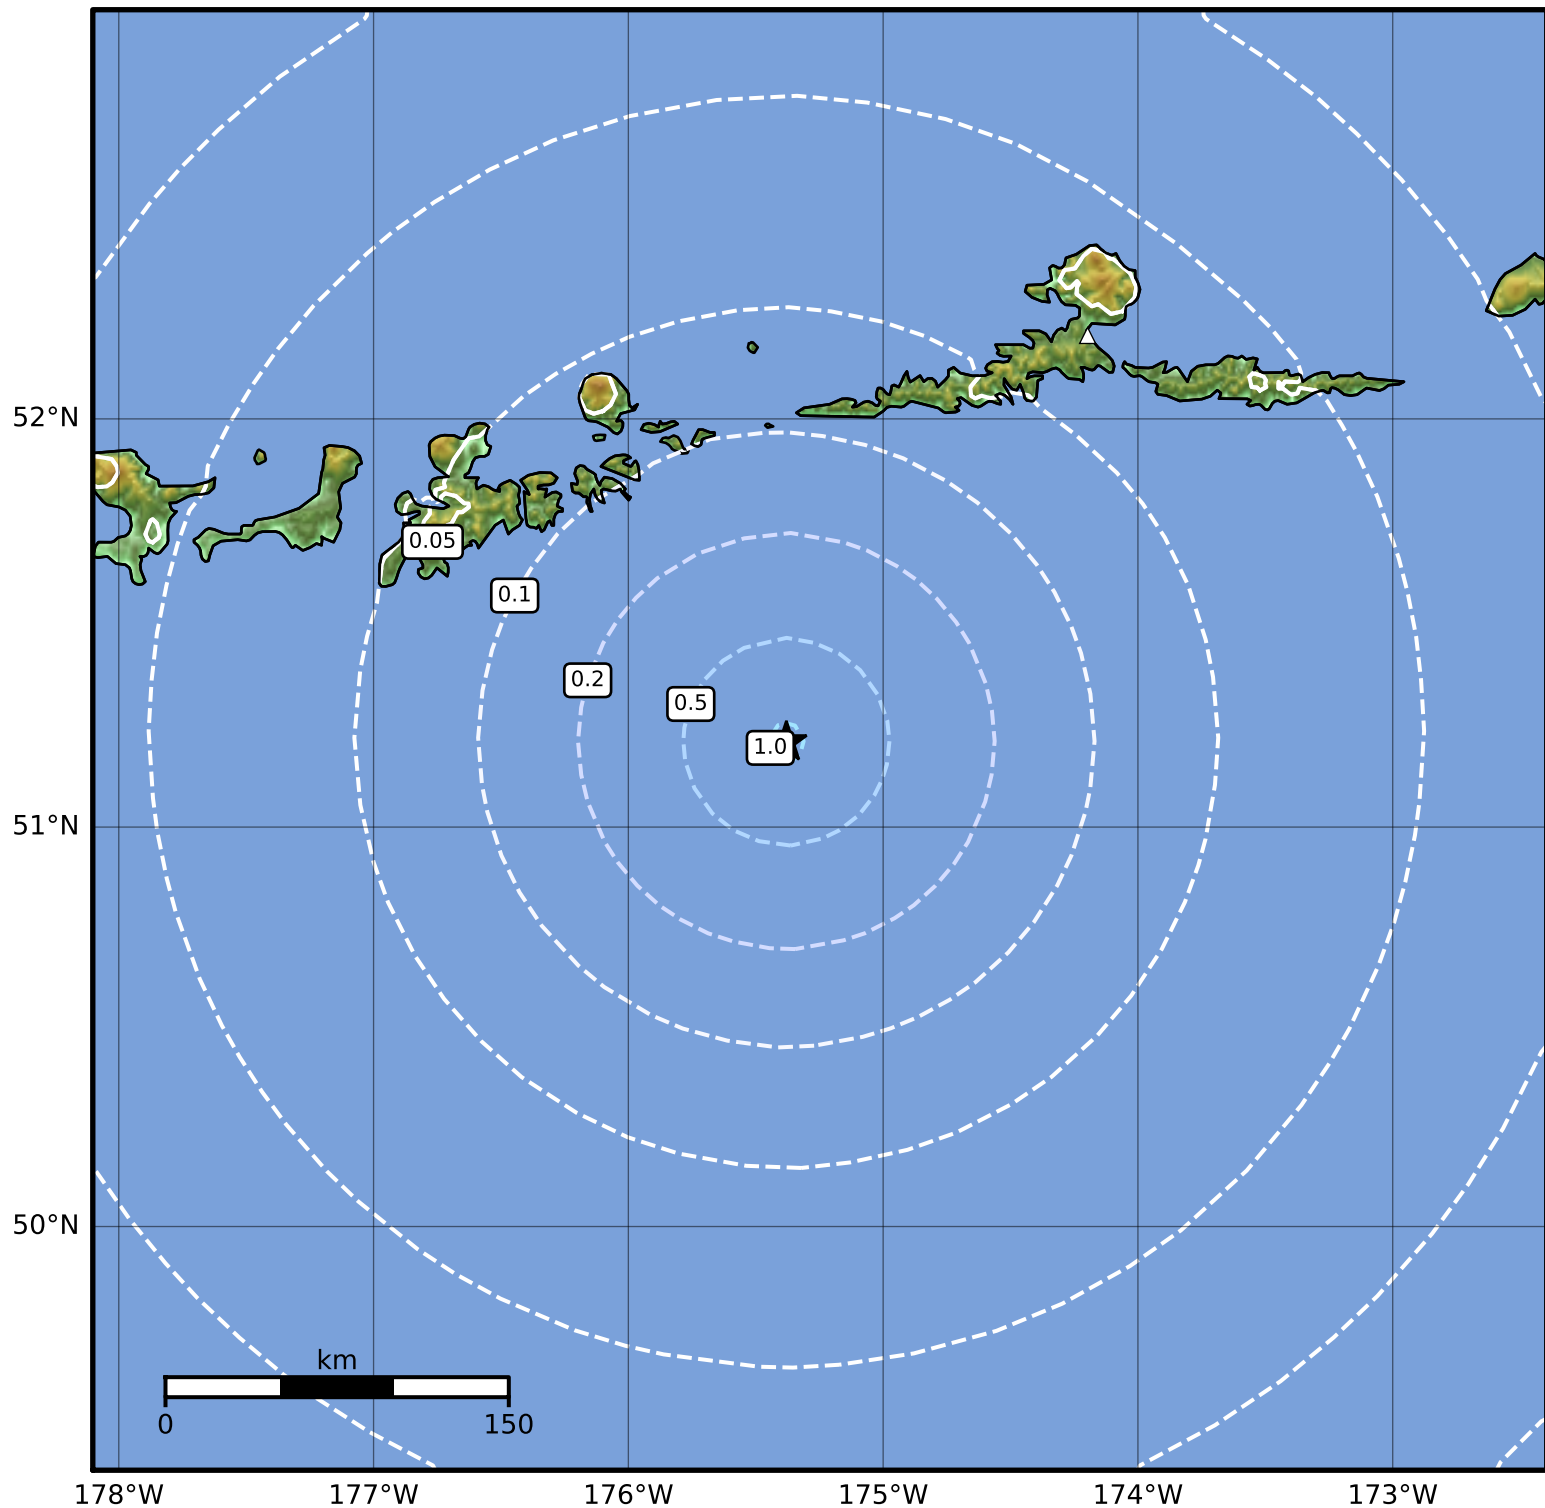

0.3 Second Peak Spectral Acceleration Map Alaska Earthquake Center
 ShakeMap: 115 km (71 miles) SE of Adak
 Dec 22, 2023 12:45:55 UTC M4.1 N51.21 W175.38 Depth: 28.4km ID:ak023gcyqil6

SA(0.3) (%g)	0.1	0.2	0.5	1	2	5	10	20	50	100	200
---------------------	------------	------------	------------	----------	----------	----------	-----------	-----------	-----------	------------	------------

Scale based on Worden et al. (2012)

Version 2: Processed 2023-12-22T13:06:03Z

△ Seismic Instrument ○ Reported Intensity

★ Epicenter