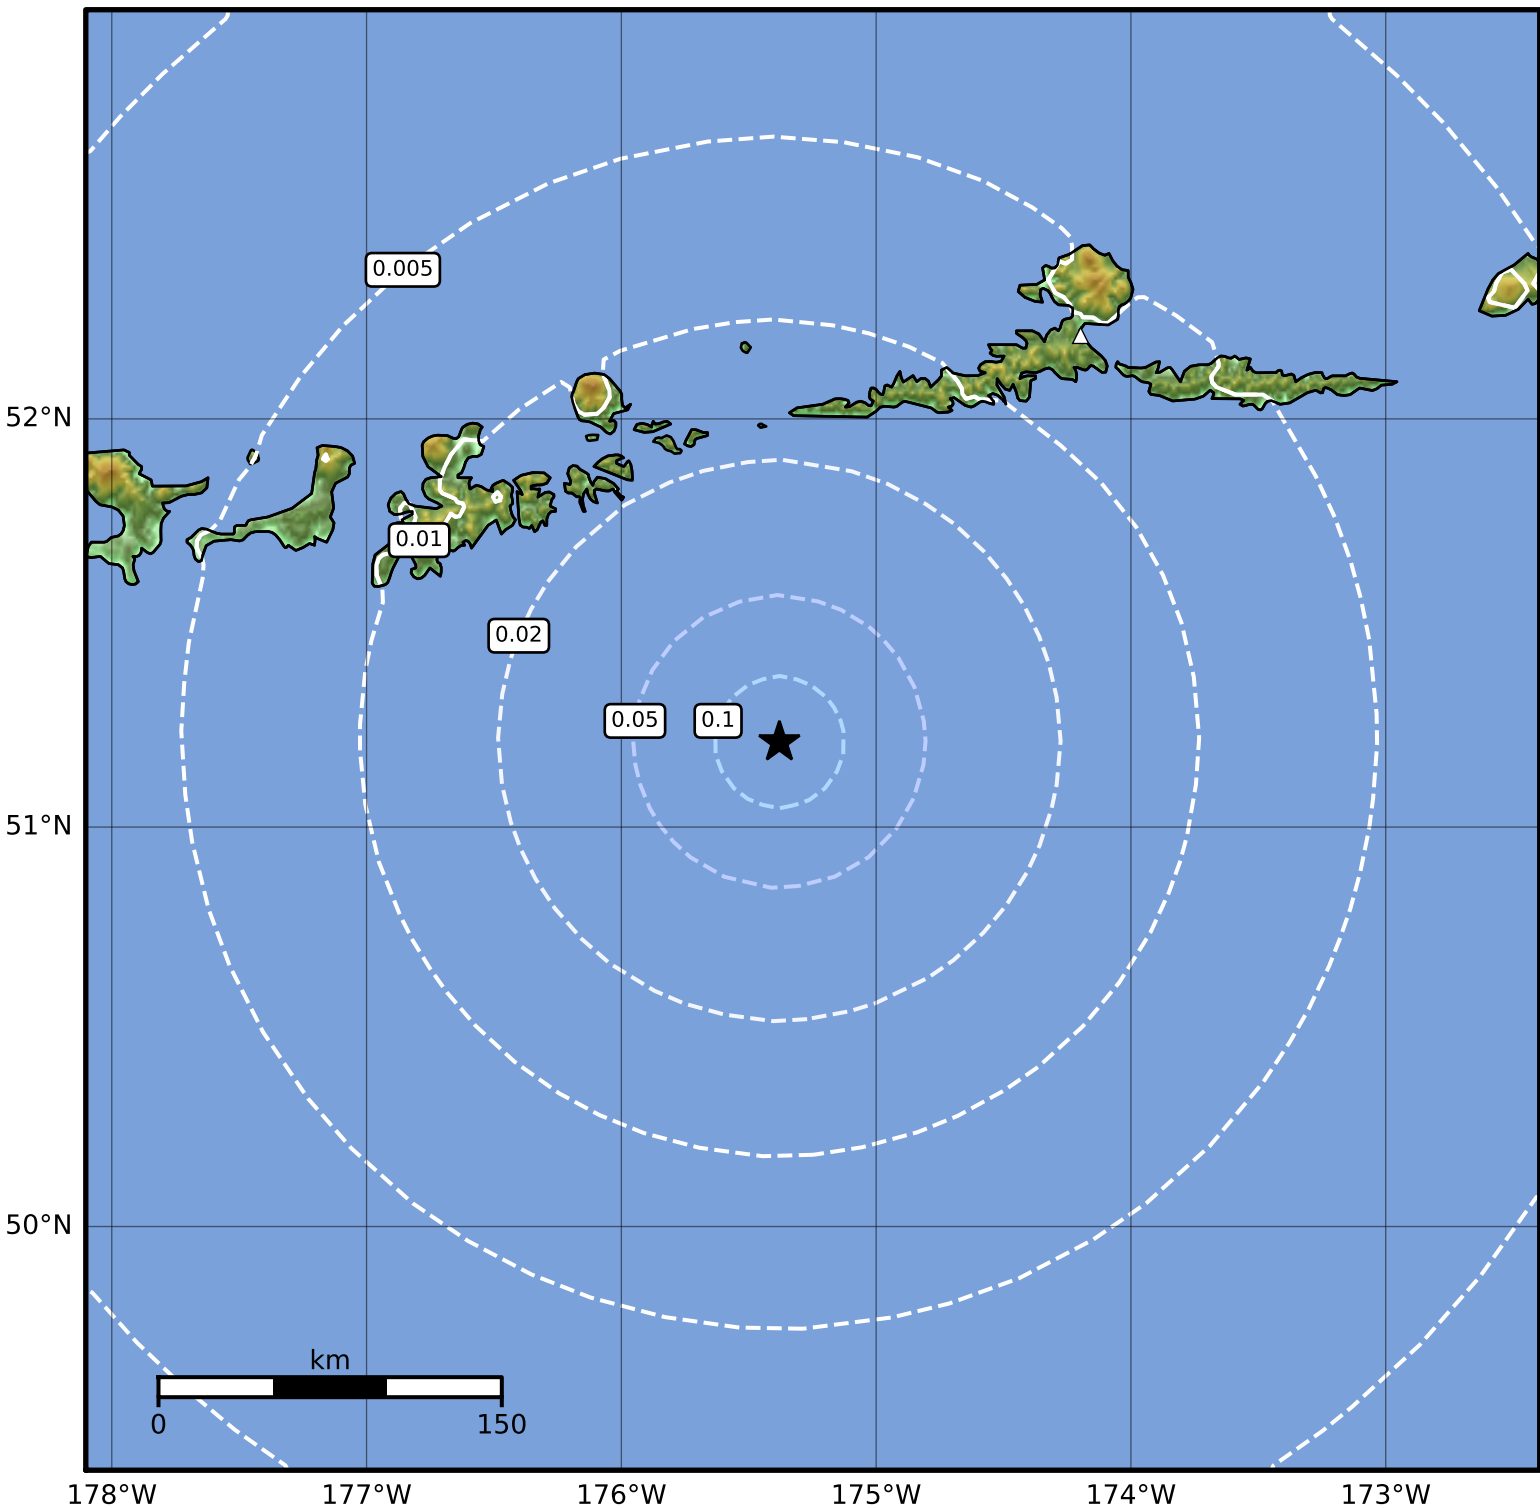

1.0 Second Peak Spectral Acceleration Map Alaska Earthquake Center
 ShakeMap: 115 km (71 miles) SE of Adak
 Dec 22, 2023 12:45:55 UTC M4.1 N51.21 W175.38 Depth: 28.4km ID:ak023gcyqil6

SA(1.0) (%g)	0.1	0.2	0.5	1	2	5	10	20	50	100	200
--------------	-----	-----	-----	---	---	---	----	----	----	-----	-----

Scale based on Worden et al. (2012)

Version 2: Processed 2023-12-22T13:06:03Z

△ Seismic Instrument ○ Reported Intensity

★ Epicenter