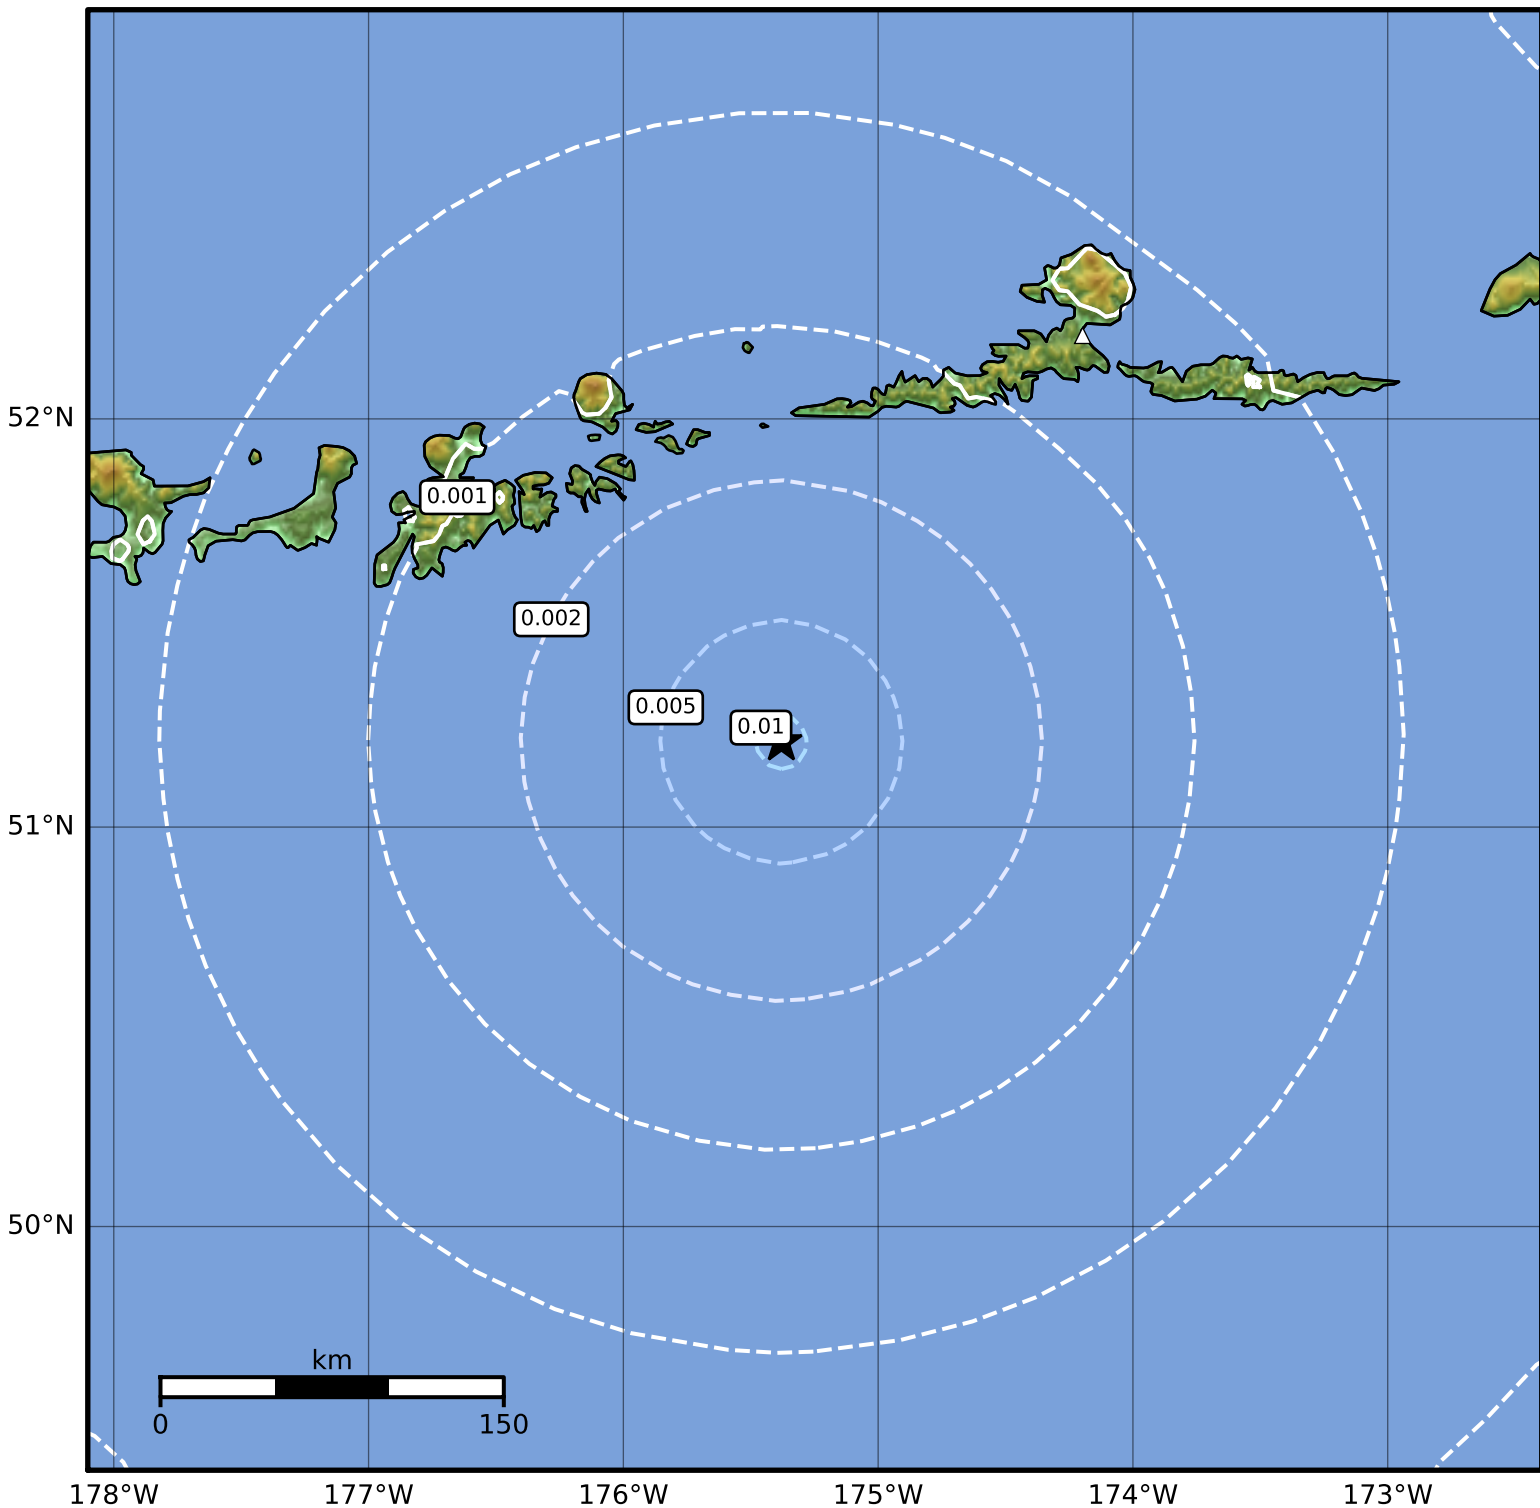

3.0 Second Peak Spectral Acceleration Map Alaska Earthquake Center  
ShakeMap: 115 km (71 miles) SE of Adak  
Dec 22, 2023 12:45:55 UTC M4.1 N51.21 W175.38 Depth: 28.4km ID:ak023gcyqil6

Scale based on Worden et al. (2012)

Version 2: Processed 2023-12-22T13:06:03Z

△ Seismic Instrument ○ Reported Intensity

★ Epicenter