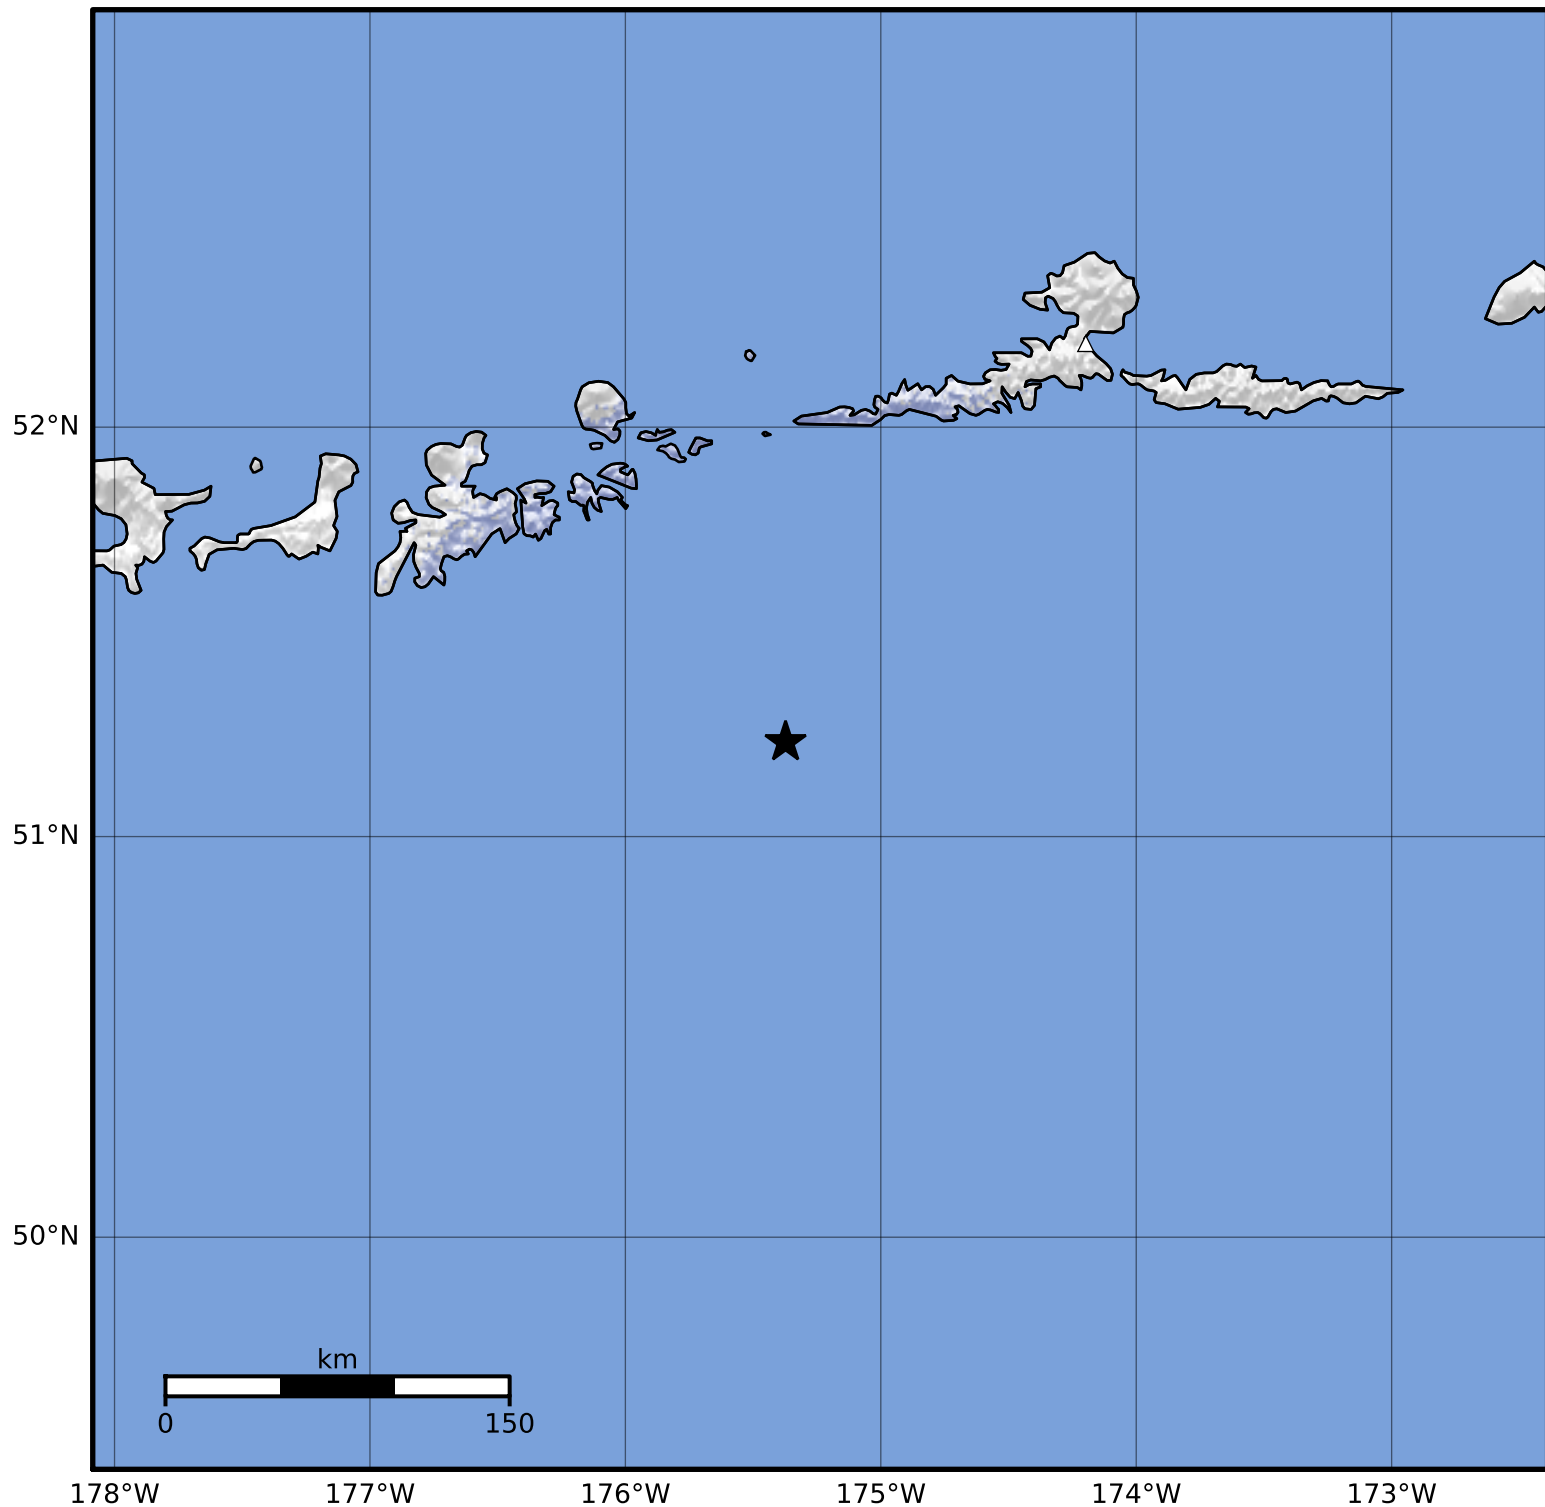

Macroseismic Intensity Map Alaska Earthquake Center
 ShakeMap: 114 km (71 miles) SE of Adak
 Dec 23, 2023 06:21:44 UTC M4.1 N51.23 W175.37 Depth: 31.5km ID:ak023geik3cl

SHAKING	Not felt	Weak	Light	Moderate	Strong	Very strong	Severe	Violent	Extreme
DAMAGE	None	None	None	Very light	Light	Moderate	Moderate/heavy	Heavy	Very heavy
PGA(%g)	<0.0464	0.297	2.76	6.2	11.5	21.5	40.1	74.7	>139
PGV(cm/s)	<0.0215	0.135	1.41	4.65	9.64	20	41.4	85.8	>178
INTENSITY	I	II-III	IV	V	VI	VII	VIII	IX	X+

Scale based on Worden et al. (2012)

Version 2: Processed 2023-12-23T16:34:22Z

△ Seismic Instrument ○ Reported Intensity

★ Epicenter