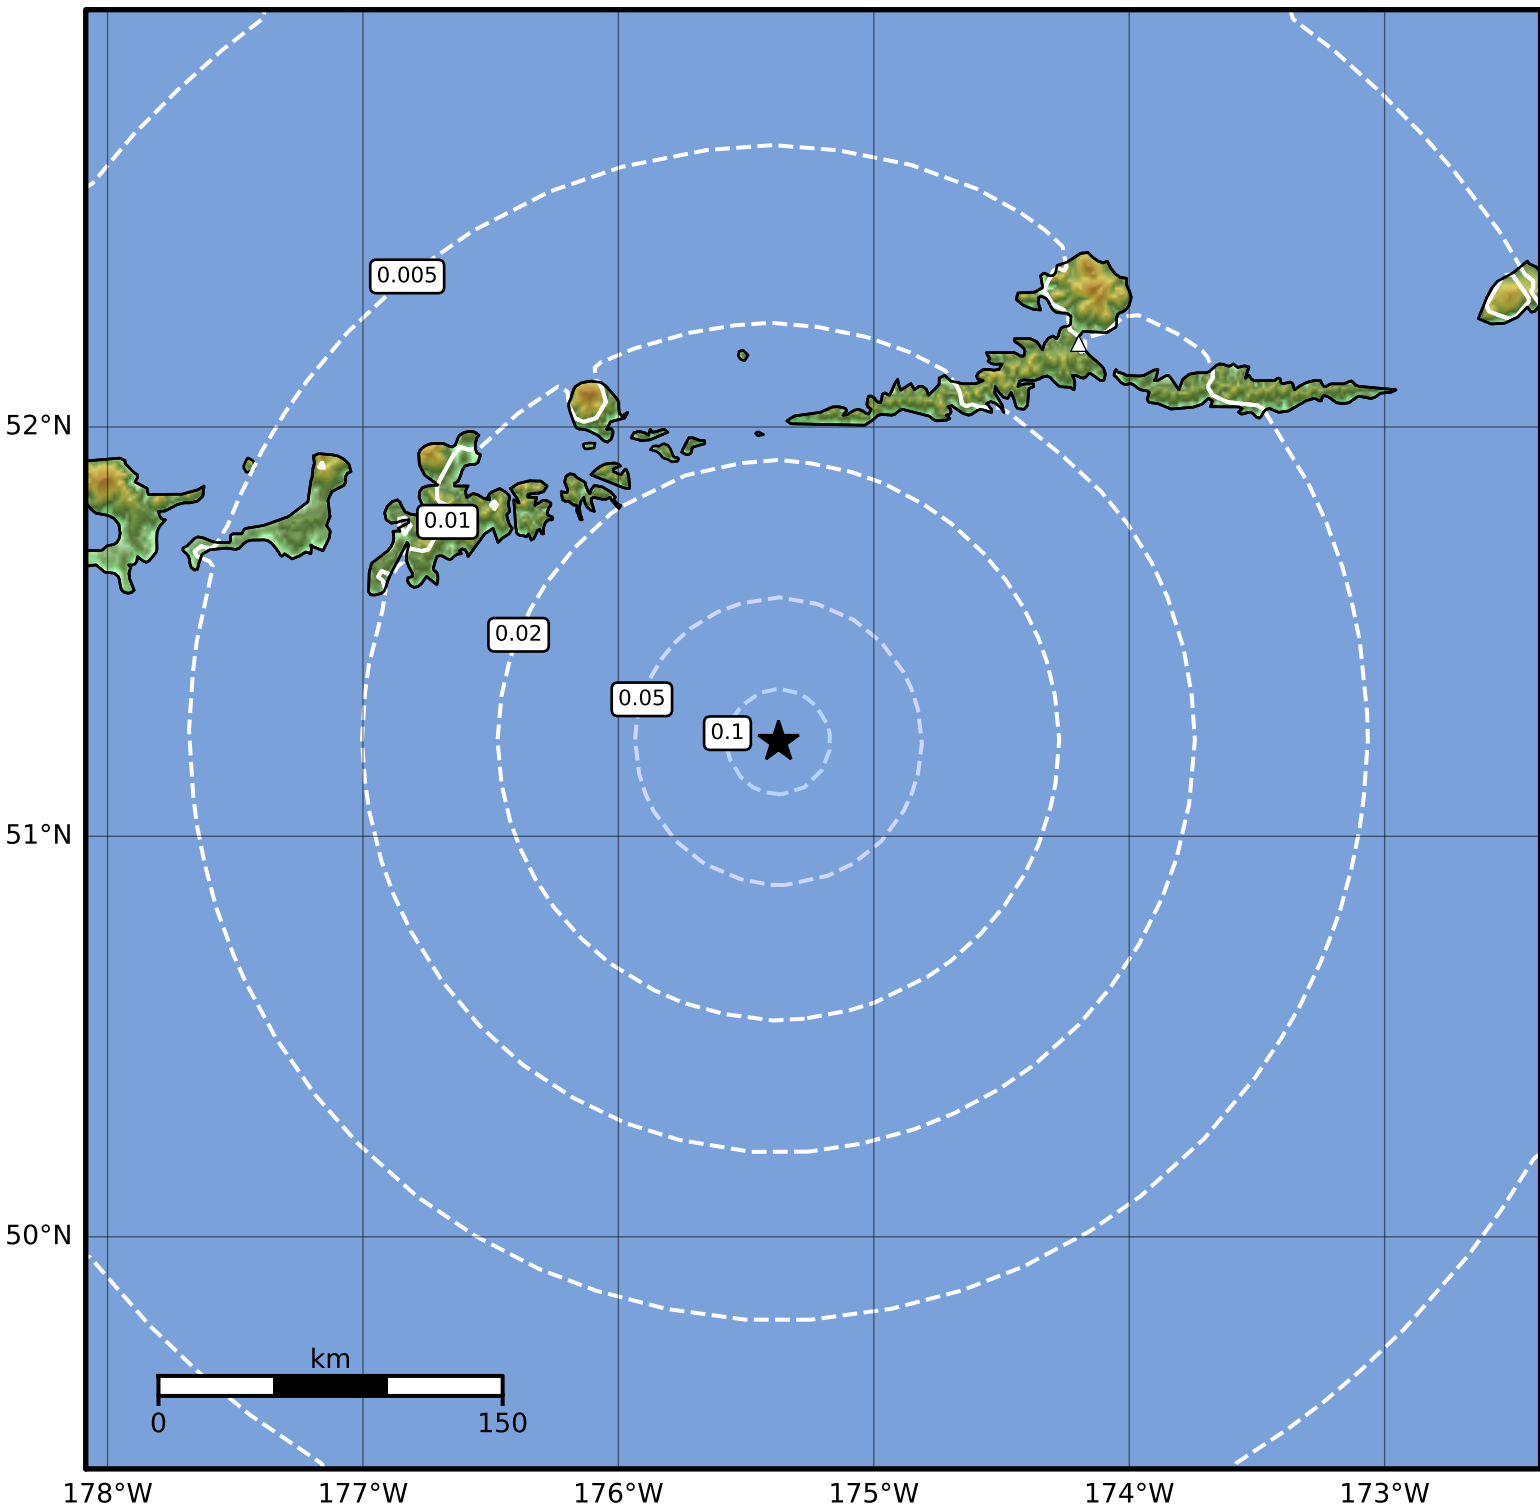

Peak Ground Velocity Map Alaska Earthquake Center
ShakeMap: 114 km (71 miles) SE of Adak
Dec 23, 2023 06:21:44 UTC M4.1 N51.23 W175.37 Depth: 31.5km ID:ak023geik3cl

PGV (cm/s)	0.1	0.2	0.5	1	2	5	10	20	50	100	200
------------	-----	-----	-----	---	---	---	----	----	----	-----	-----

Scale based on Worden et al. (2012)

Version 2: Processed 2023-12-23T16:34:22Z

△ Seismic Instrument ○ Reported Intensity

★ Epicenter