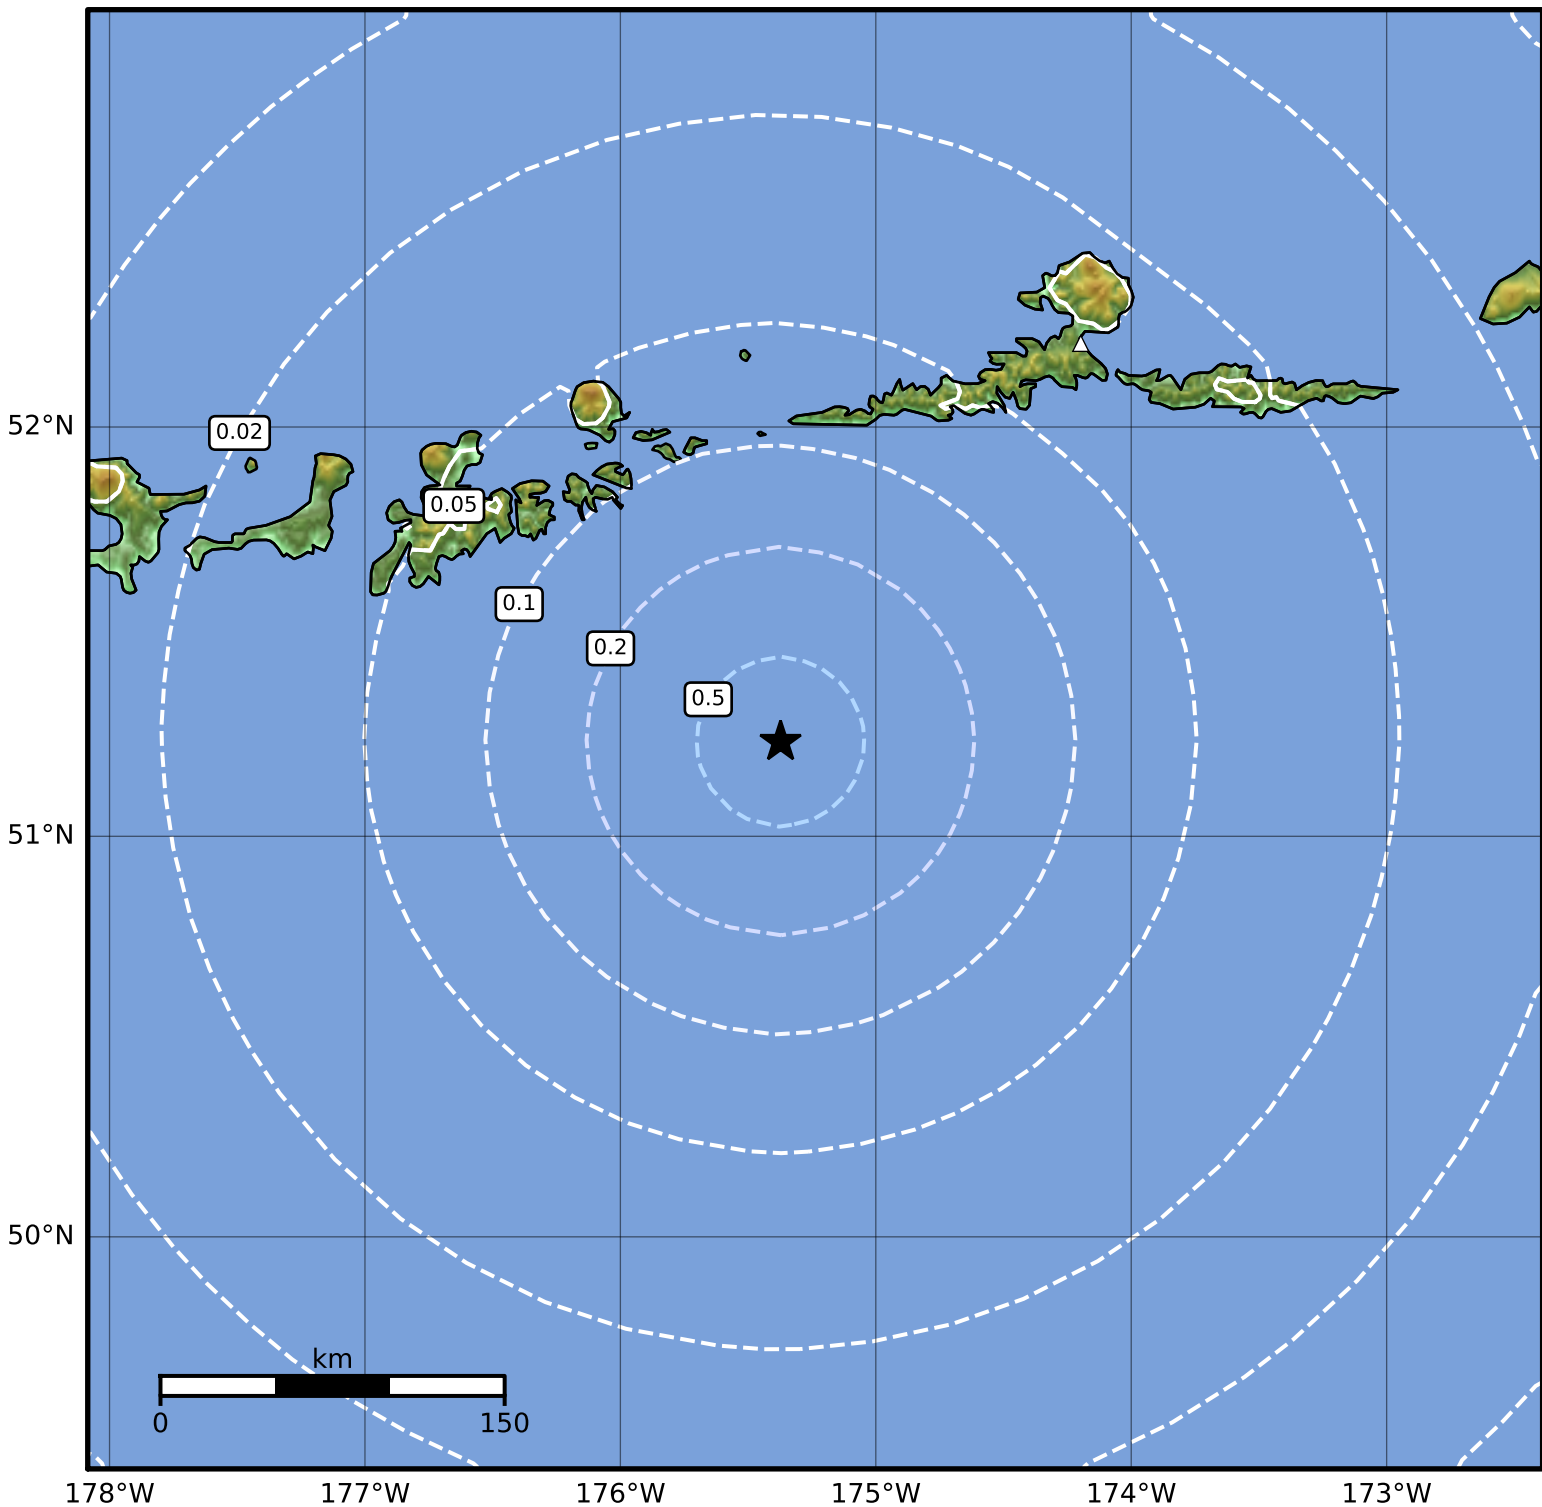

0.3 Second Peak Spectral Acceleration Map Alaska Earthquake Center
 ShakeMap: 114 km (71 miles) SE of Adak
 Dec 23, 2023 06:21:44 UTC M4.1 N51.23 W175.37 Depth: 31.5km ID:ak023geik3cl

SA(0.3) (%g)	0.1	0.2	0.5	1	2	5	10	20	50	100	200
--------------	-----	-----	-----	---	---	---	----	----	----	-----	-----

Scale based on Worden et al. (2012)

Version 2: Processed 2023-12-23T16:34:22Z

△ Seismic Instrument ○ Reported Intensity

★ Epicenter