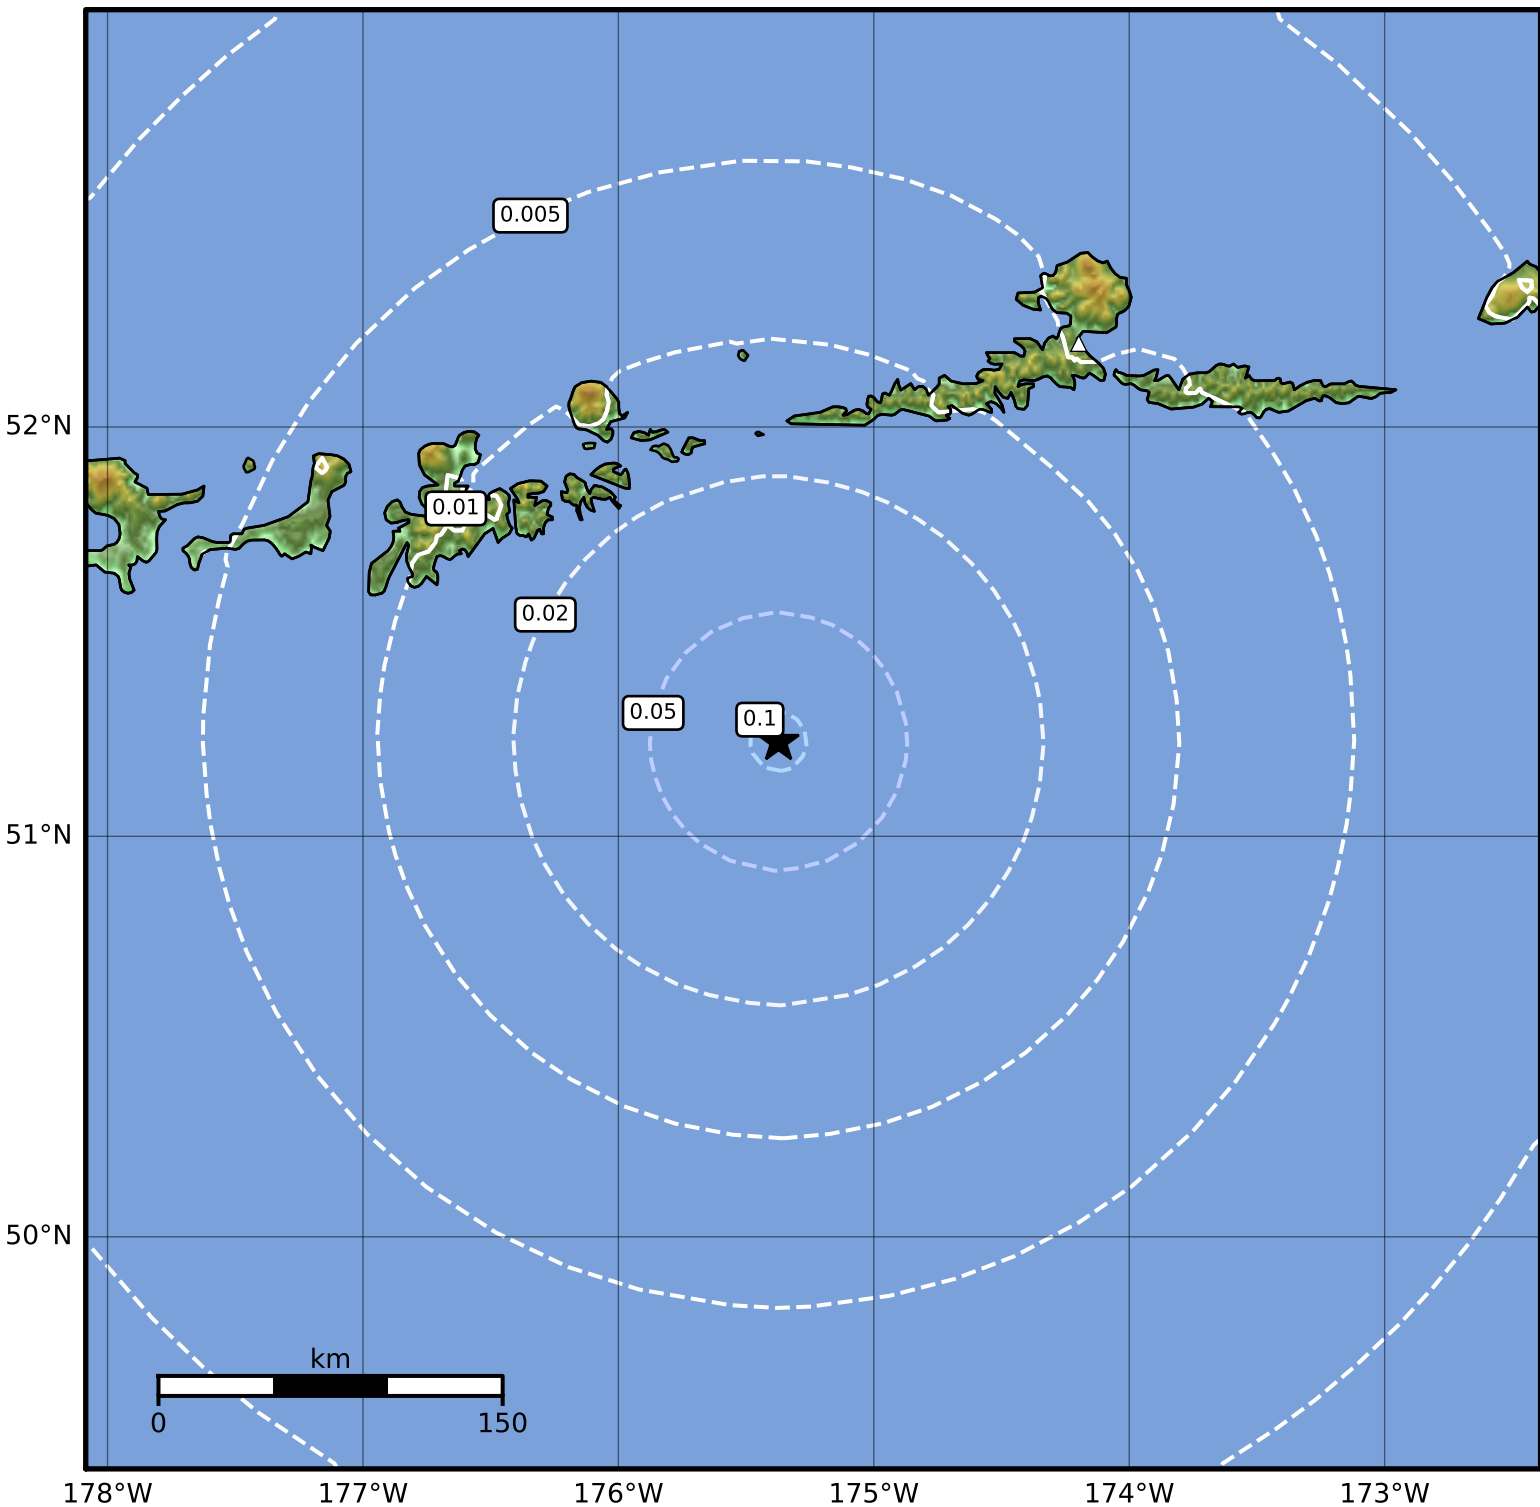

1.0 Second Peak Spectral Acceleration Map Alaska Earthquake Center
 ShakeMap: 114 km (71 miles) SE of Adak
 Dec 23, 2023 06:21:44 UTC M4.1 N51.23 W175.37 Depth: 31.5km ID:ak023geik3cl

SA(1.0) (%g)	0.1	0.2	0.5	1	2	5	10	20	50	100	200
--------------	-----	-----	-----	---	---	---	----	----	----	-----	-----

Scale based on Worden et al. (2012)

Version 2: Processed 2023-12-23T16:34:22Z

△ Seismic Instrument ○ Reported Intensity

★ Epicenter