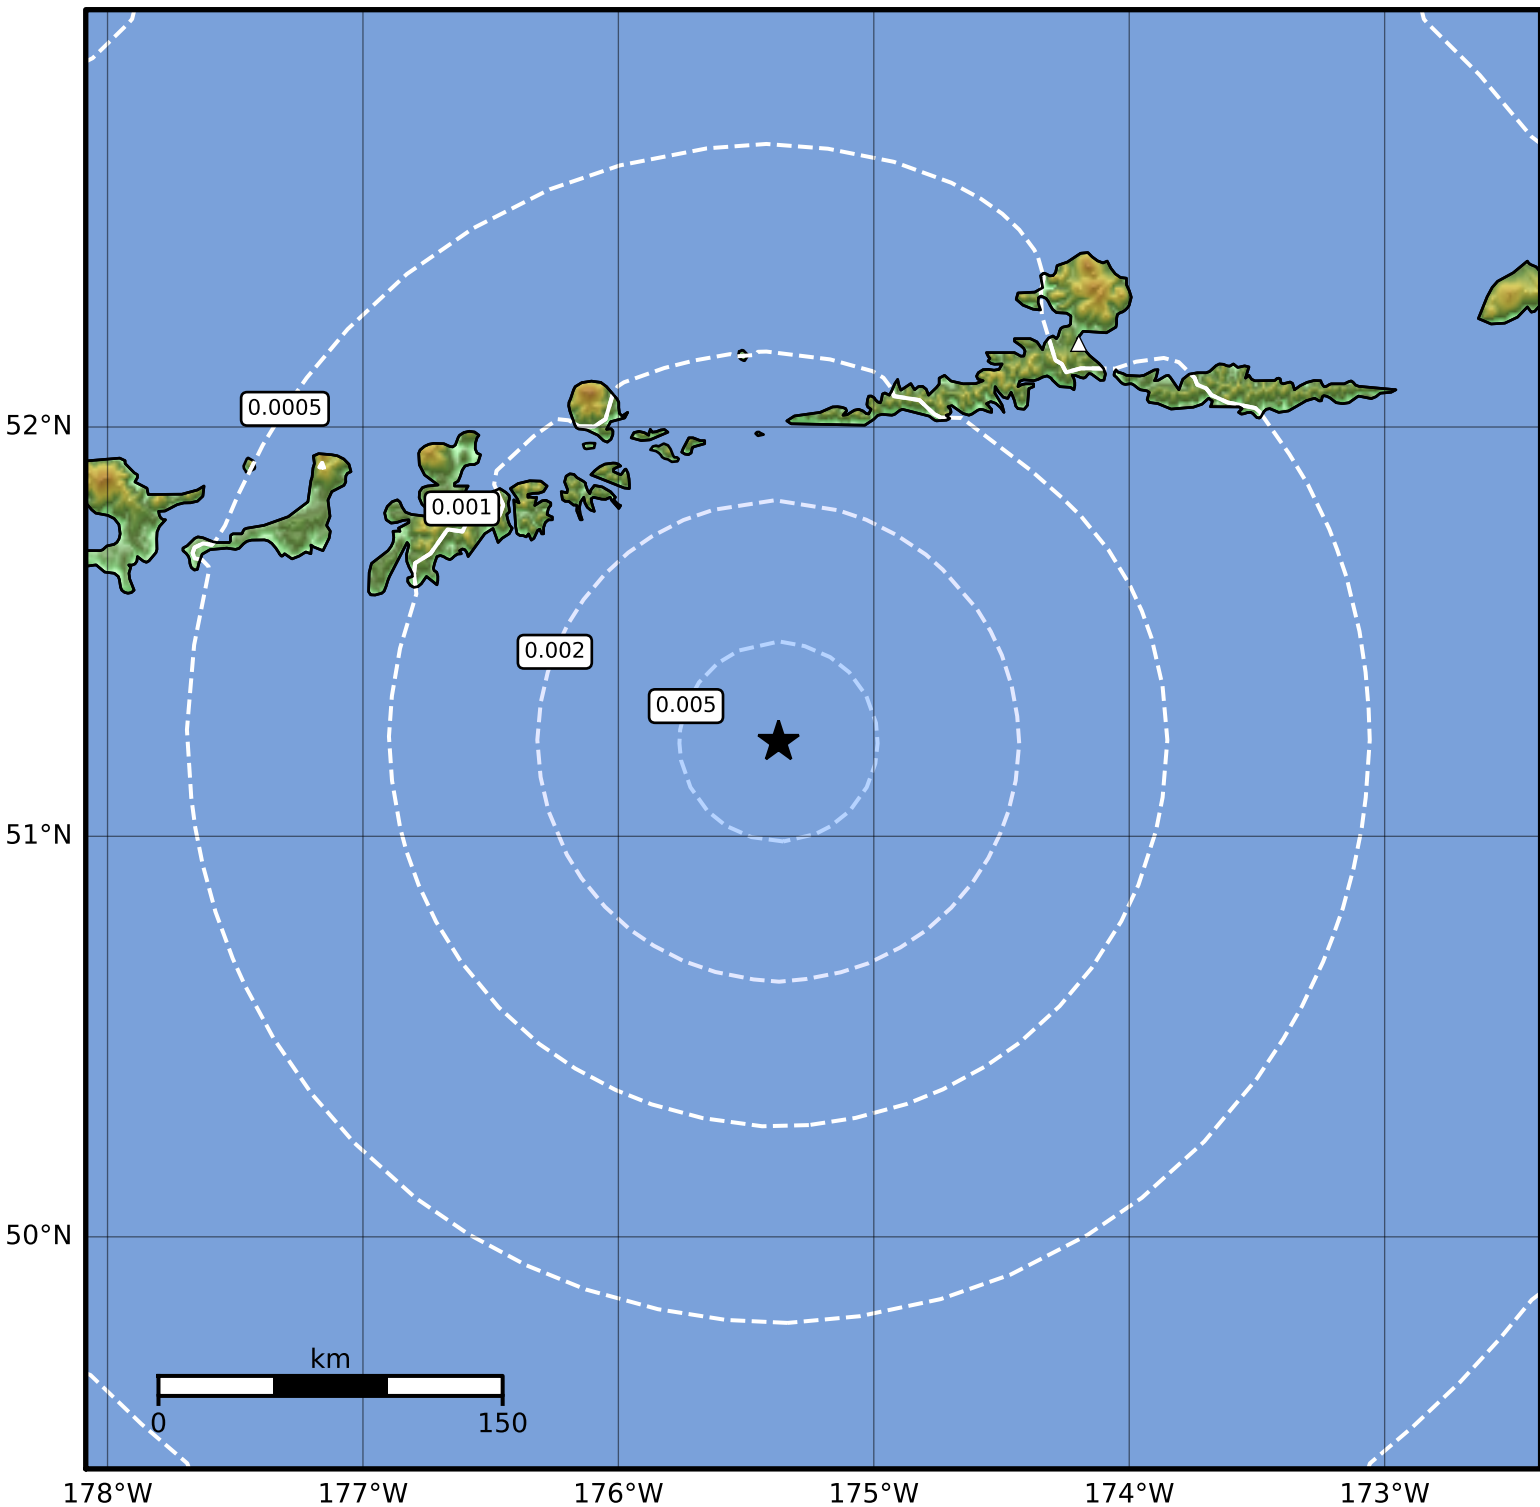

3.0 Second Peak Spectral Acceleration Map Alaska Earthquake Center
ShakeMap: 114 km (71 miles) SE of Adak
Dec 23, 2023 06:21:44 UTC M4.1 N51.23 W175.37 Depth: 31.5km ID:ak023geik3cl

| SA(3.0) (%g) | 0.1 | 0.2 | 0.5 | 1 | 2 | 5 | 10 | 20 | 50 |
|--------------|-----|-----|-----|---|---|---|----|----|----|
|--------------|-----|-----|-----|---|---|---|----|----|----|

Scale based on Worden et al. (2012)

Version 2: Processed 2023-12-23T16:34:22Z

△ Seismic Instrument ○ Reported Intensity

★ Epicenter