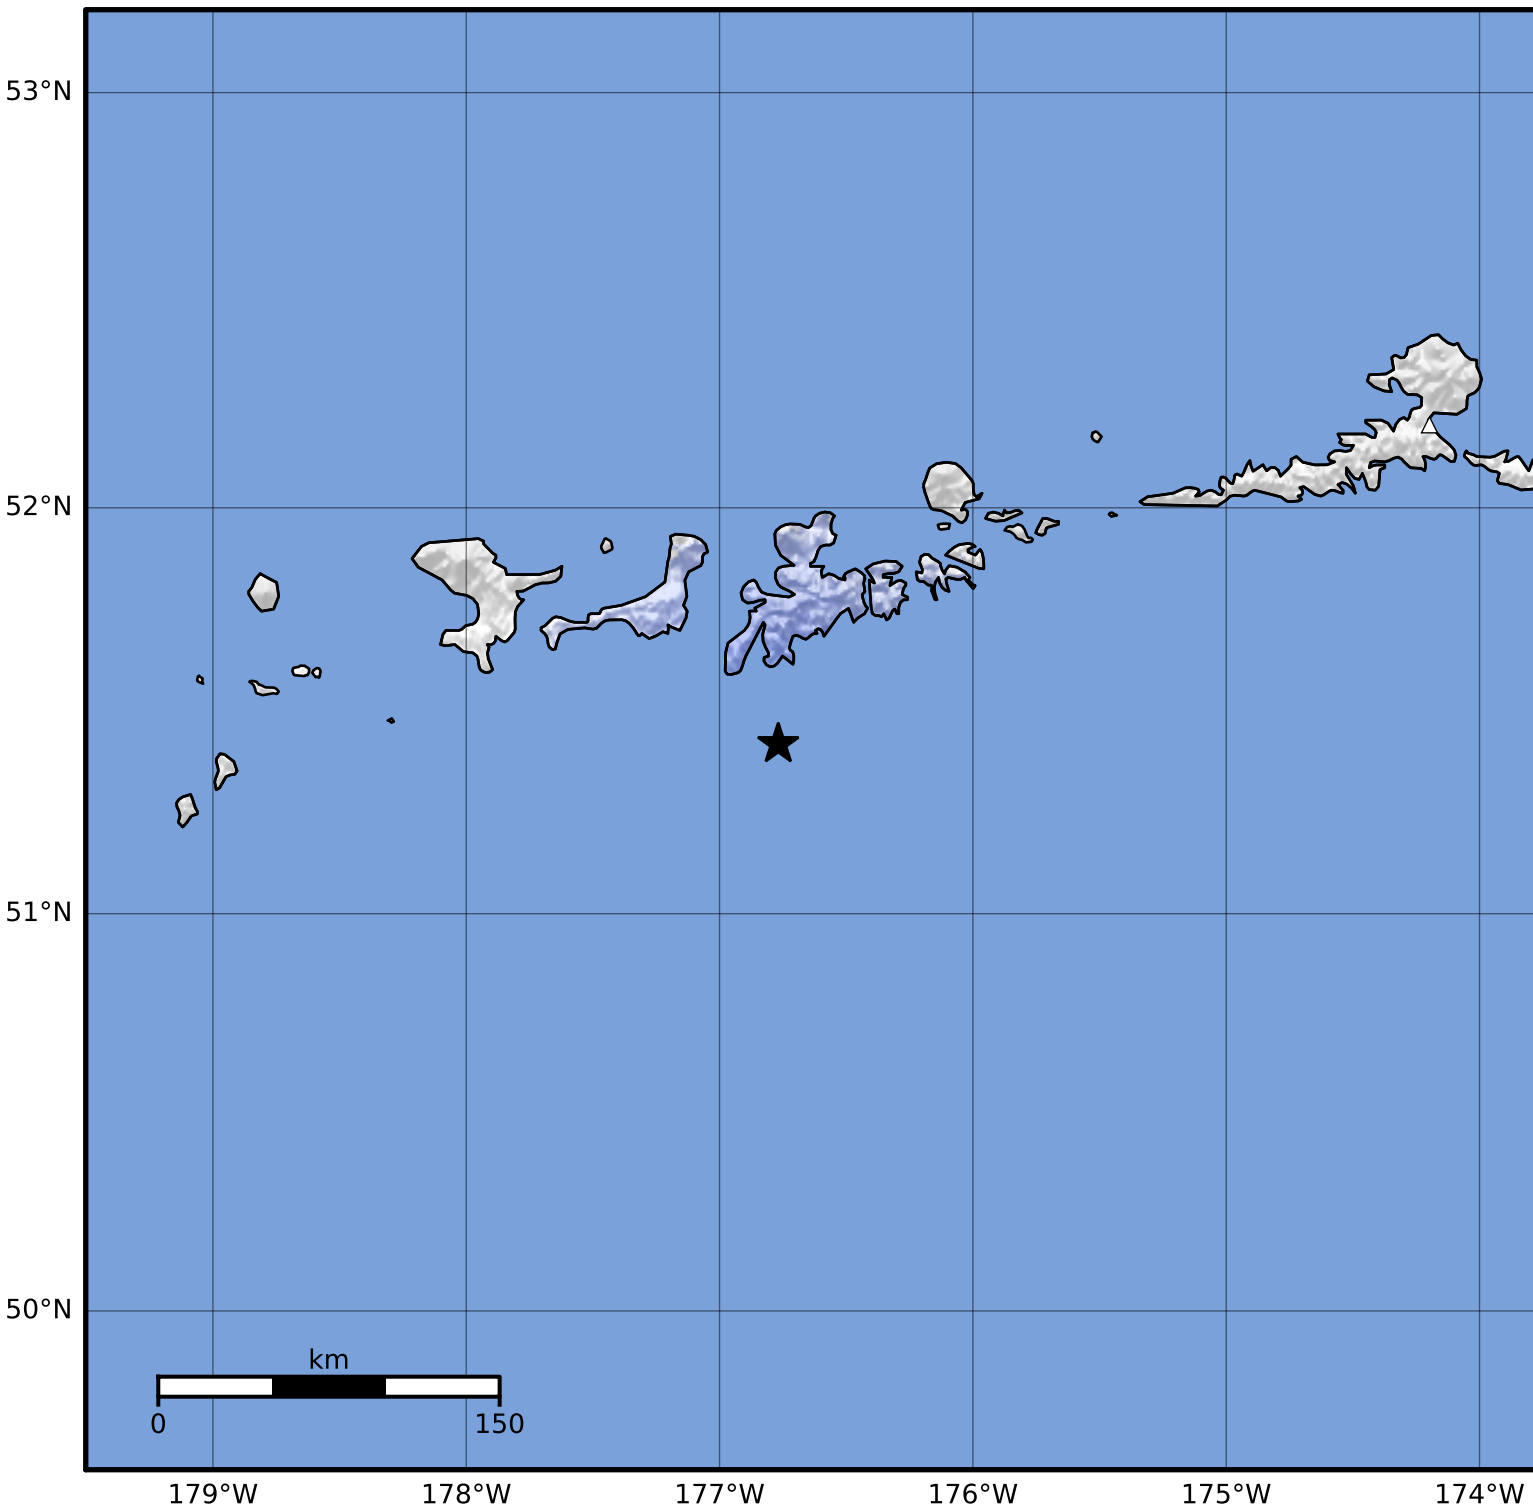

Macroseismic Intensity Map Alaska Earthquake Center
 ShakeMap: 51 km (32 miles) S of Adak
 Dec 23, 2023 06:42:45 UTC M3.8 N51.42 W176.77 Depth: 29.6km ID:ak023geiolm7

SHAKING	Not felt	Weak	Light	Moderate	Strong	Very strong	Severe	Violent	Extreme
DAMAGE	None	None	None	Very light	Light	Moderate	Moderate/heavy	Heavy	Very heavy
PGA(%g)	<0.0464	0.297	2.76	6.2	11.5	21.5	40.1	74.7	>139
PGV(cm/s)	<0.0215	0.135	1.41	4.65	9.64	20	41.4	85.8	>178
INTENSITY	I	II-III	IV	V	VI	VII	VIII	IX	X+

Scale based on Worden et al. (2012)

Version 2: Processed 2023-12-23T16:38:35Z

△ Seismic Instrument ○ Reported Intensity

★ Epicenter