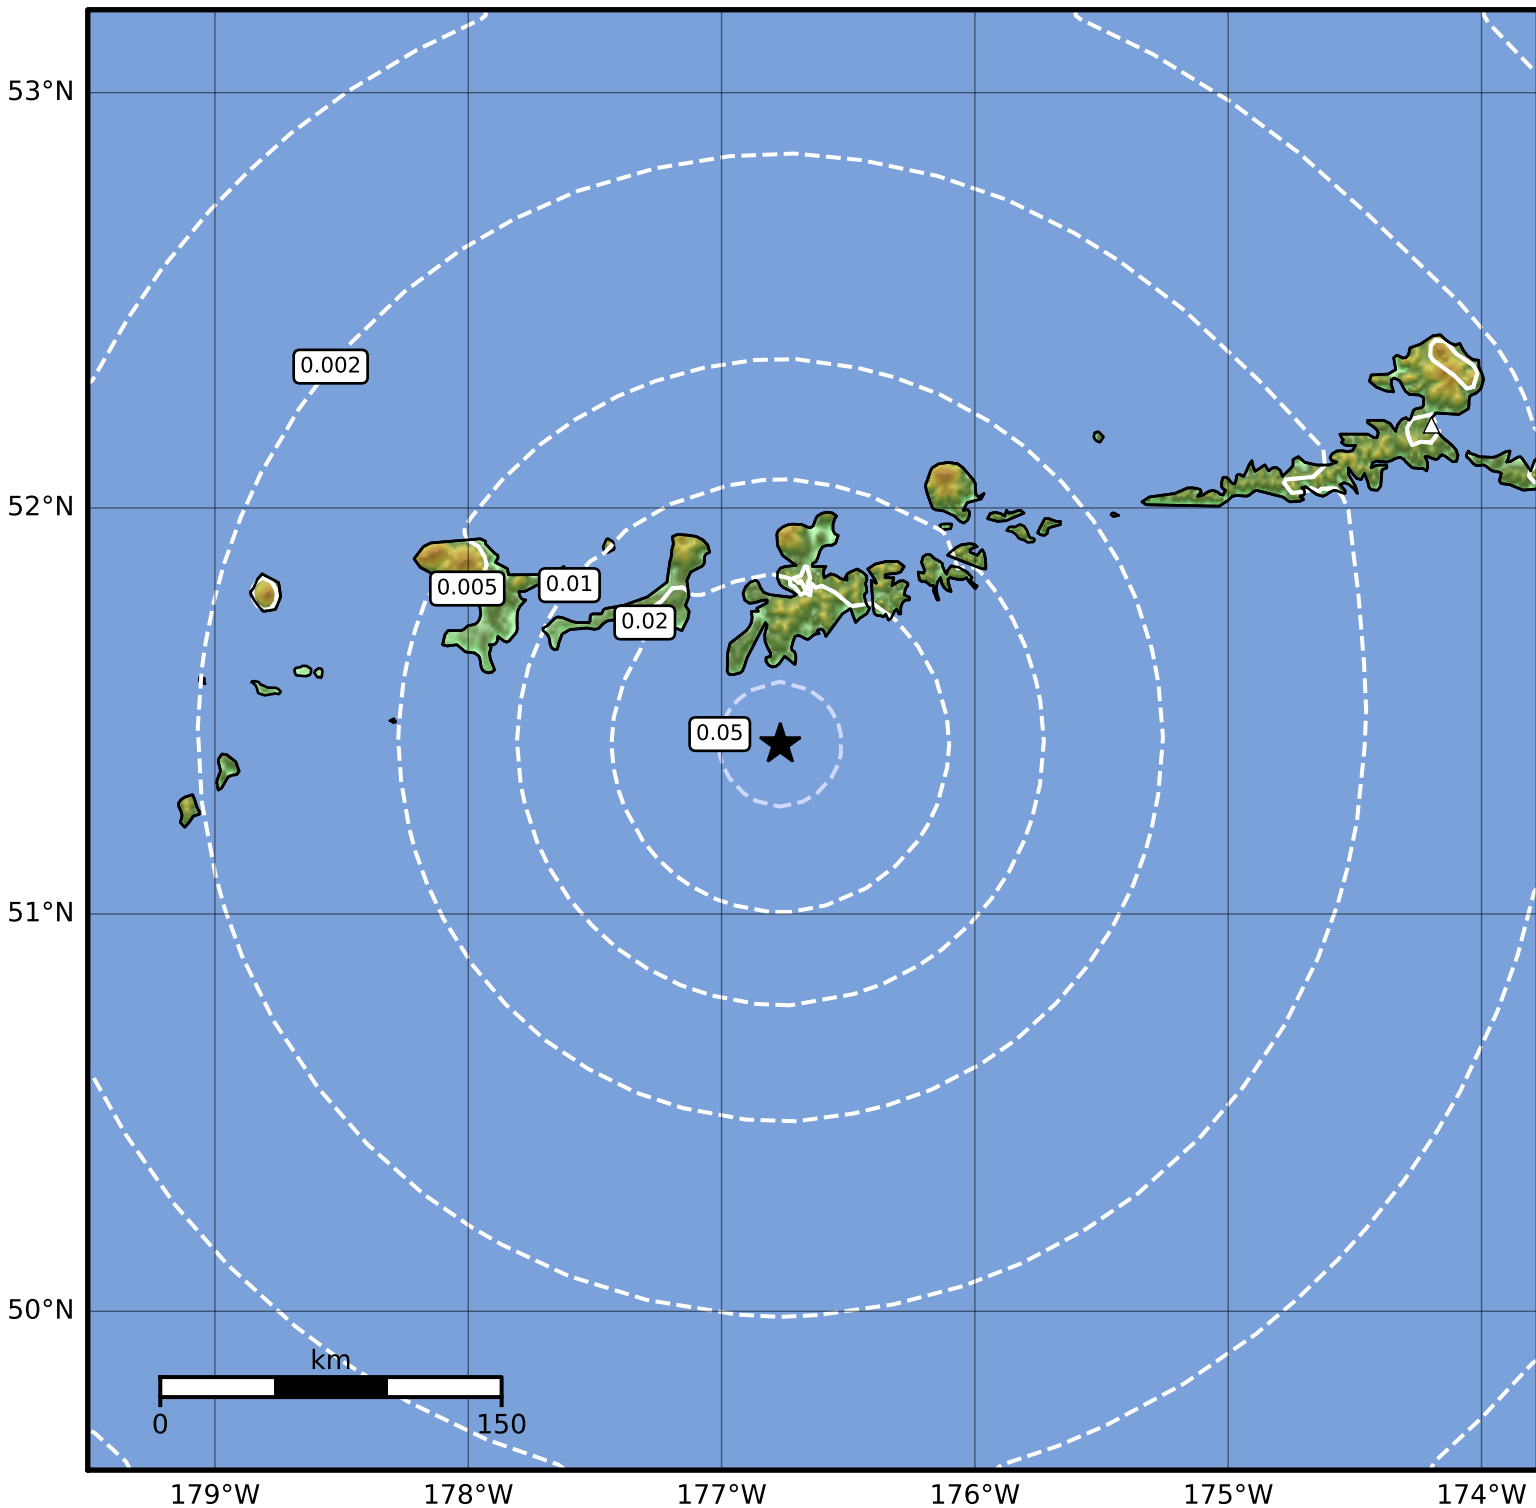

Peak Ground Velocity Map Alaska Earthquake Center
ShakeMap: 51 km (32 miles) S of Adak
Dec 23, 2023 06:42:45 UTC M3.8 N51.42 W176.77 Depth: 29.6km ID:ak023geiolm7

Scale based on Worden et al. (2012)

△ Seismic Instrument ○ Reported Intensity

★ Epicenter

Version 2: Processed 2023-12-23T16:38:35Z