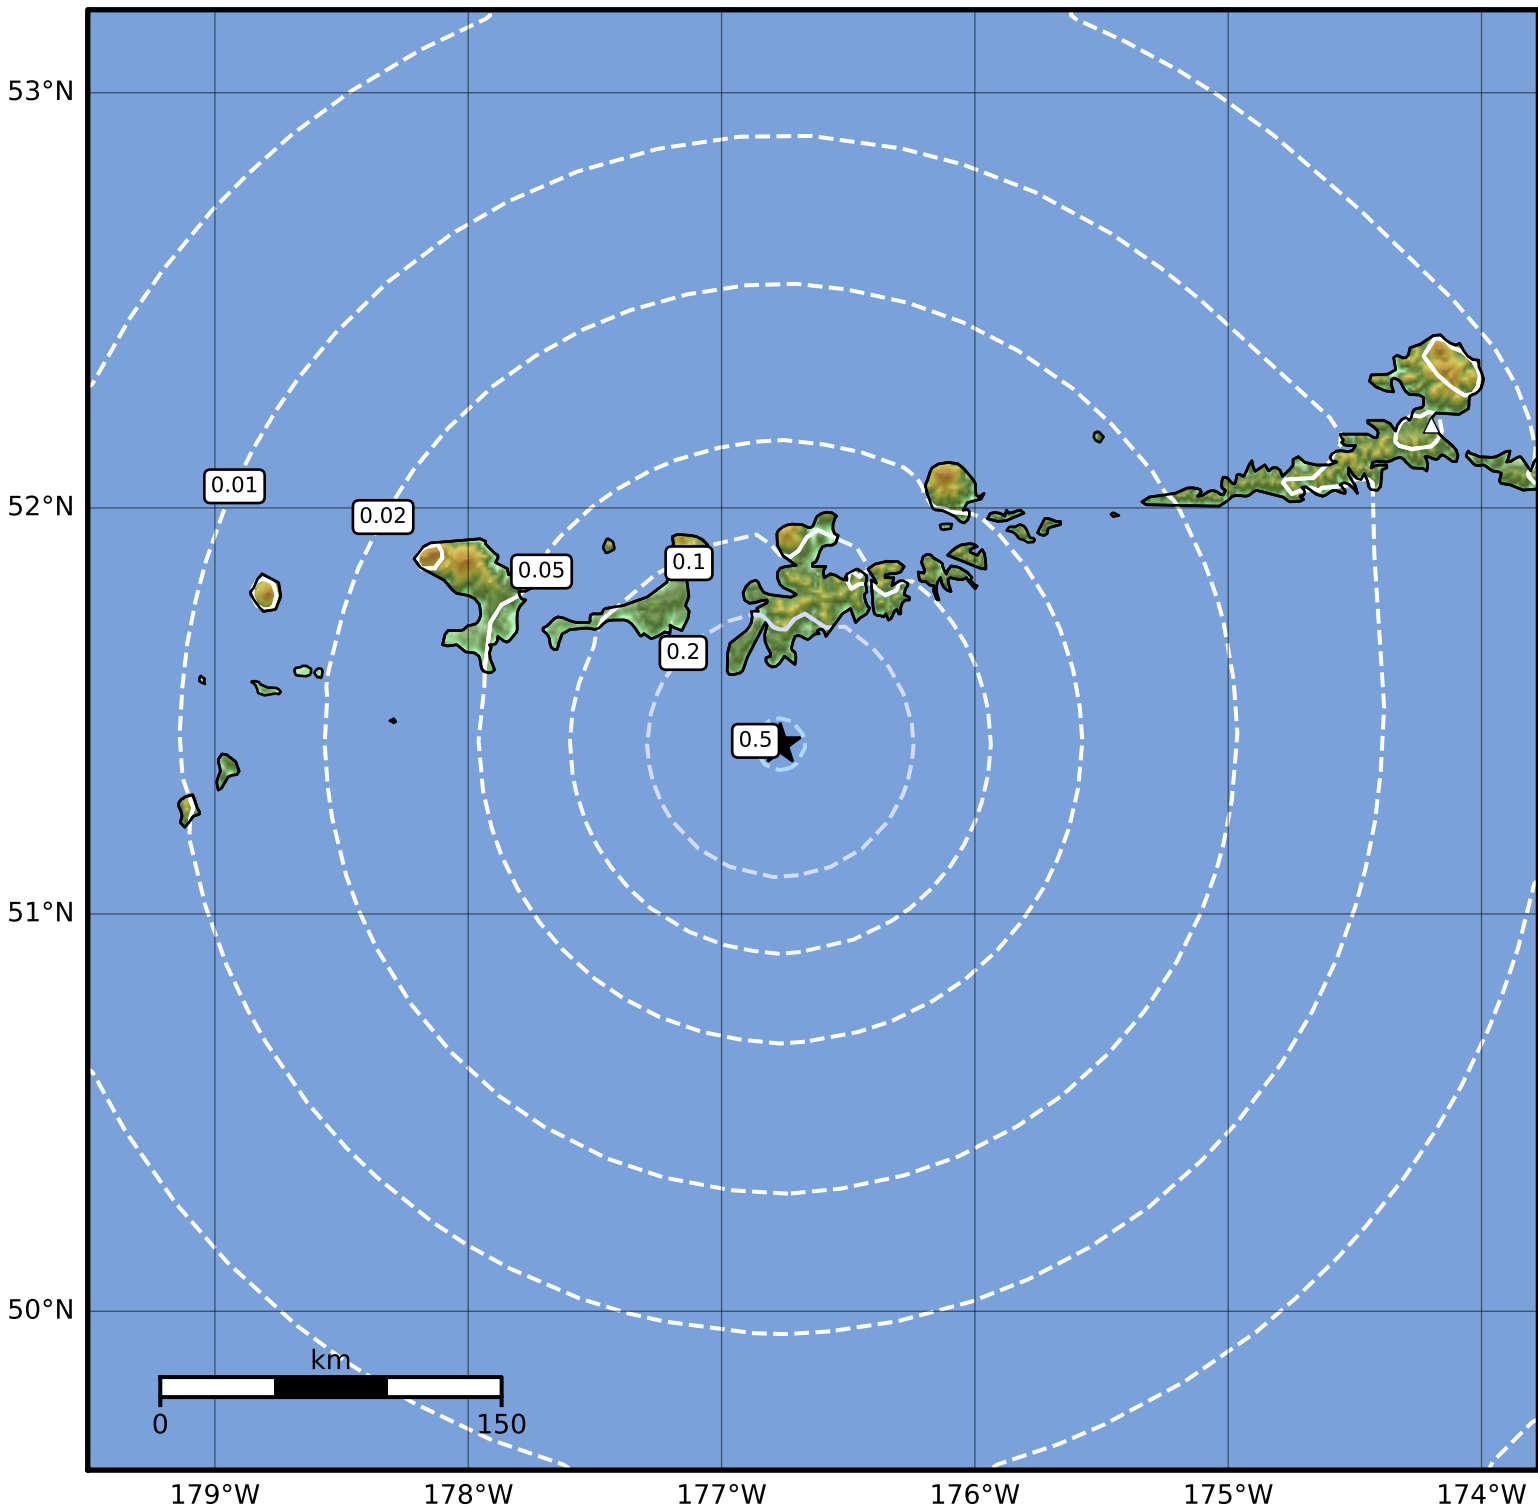

0.3 Second Peak Spectral Acceleration Map Alaska Earthquake Center  
 ShakeMap: 51 km (32 miles) S of Adak  
 Dec 23, 2023 06:42:45 UTC M3.8 N51.42 W176.77 Depth: 29.6km ID:ak023geiolm7

<b>SA(0.3) (%g)</b>	<b>0.1</b>	<b>0.2</b>	<b>0.5</b>	<b>1</b>	<b>2</b>	<b>5</b>	<b>10</b>	<b>20</b>	<b>50</b>	<b>100</b>	<b>200</b>
---------------------	------------	------------	------------	----------	----------	----------	-----------	-----------	-----------	------------	------------

Scale based on Worden et al. (2012)

Version 2: Processed 2023-12-23T16:38:35Z

△ Seismic Instrument ○ Reported Intensity

★ Epicenter