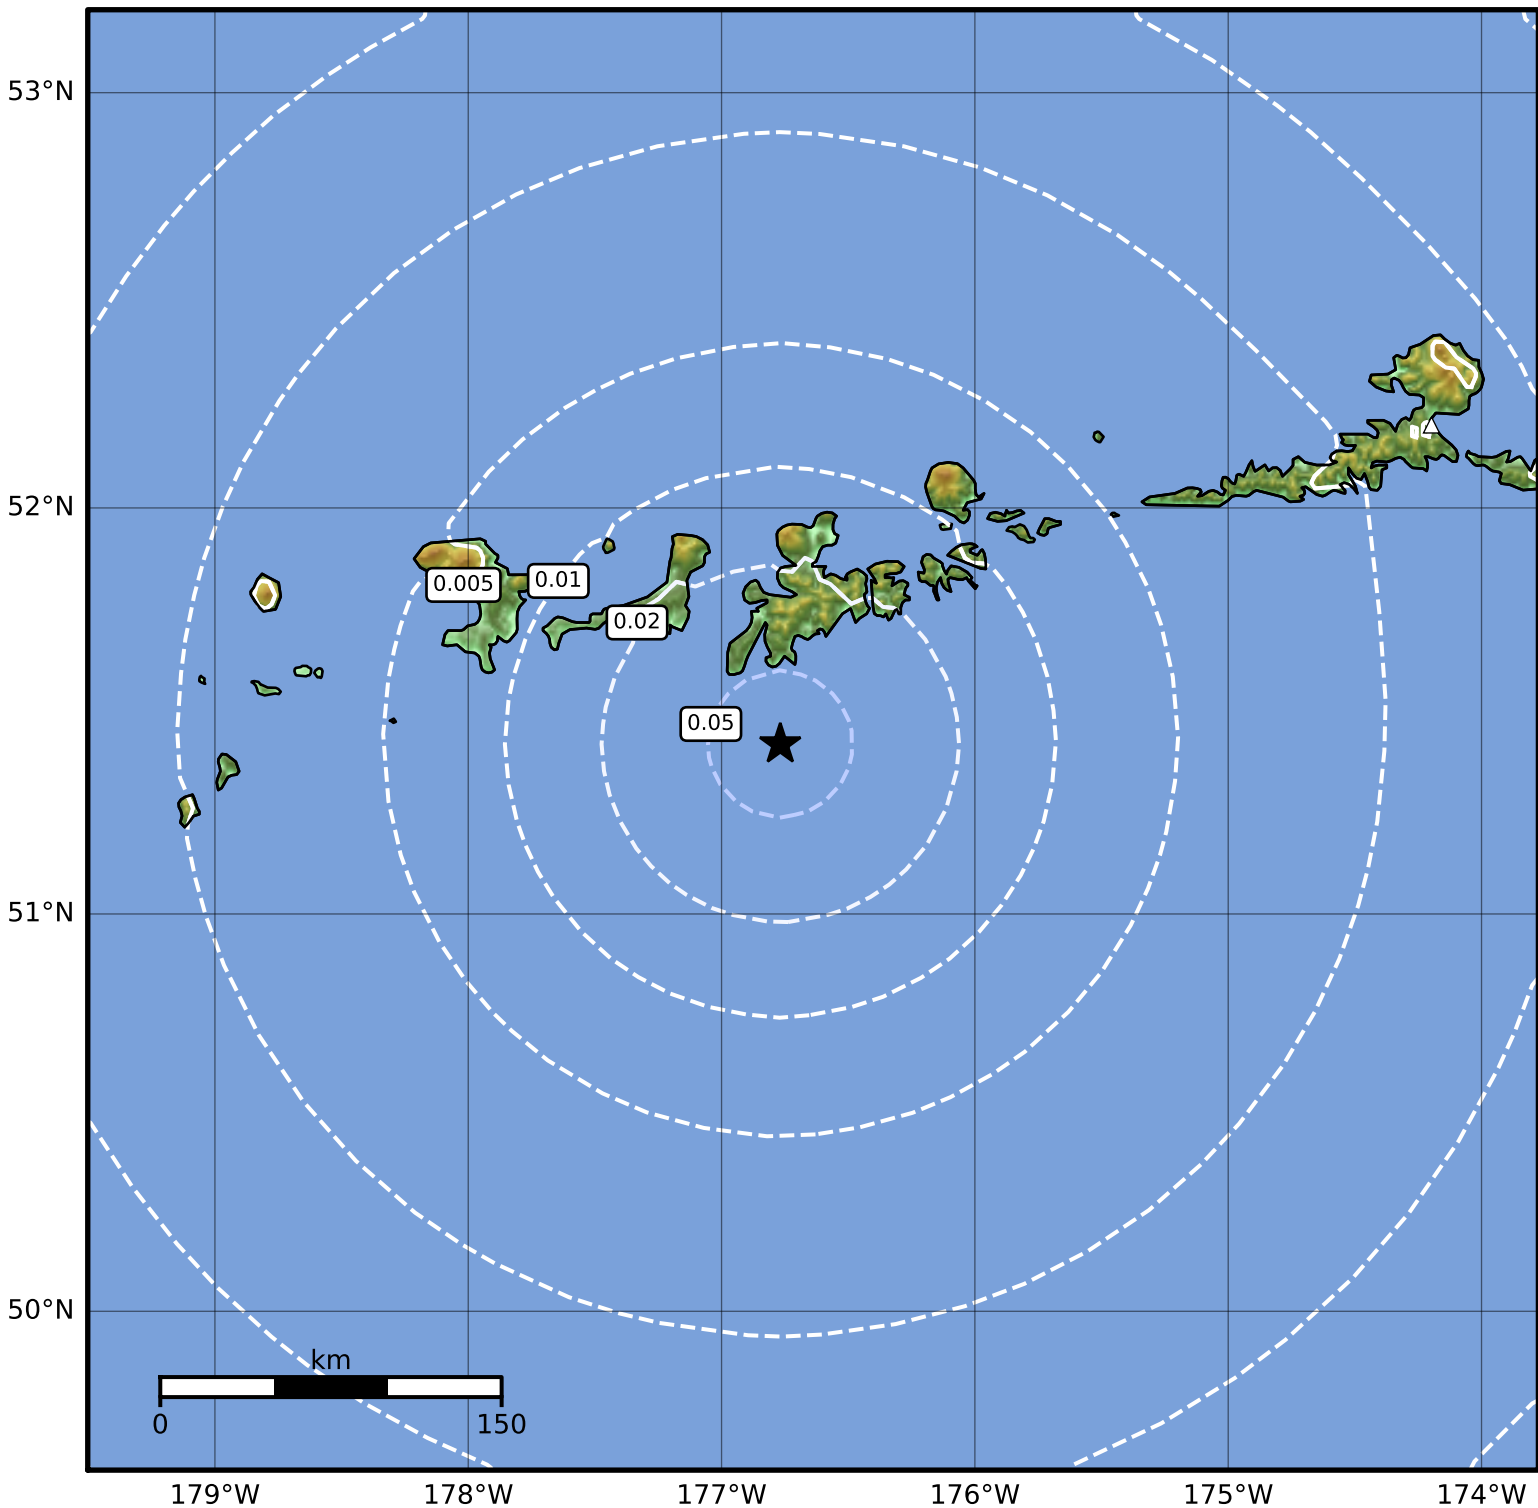

1.0 Second Peak Spectral Acceleration Map Alaska Earthquake Center
 ShakeMap: 51 km (32 miles) S of Adak
 Dec 23, 2023 06:42:45 UTC M3.8 N51.42 W176.77 Depth: 29.6km ID:ak023geiolm7

SA(1.0) (%g)	0.1	0.2	0.5	1	2	5	10	20	50	100	200
--------------	-----	-----	-----	---	---	---	----	----	----	-----	-----

Scale based on Worden et al. (2012)

Version 2: Processed 2023-12-23T16:38:35Z

△ Seismic Instrument ○ Reported Intensity

★ Epicenter