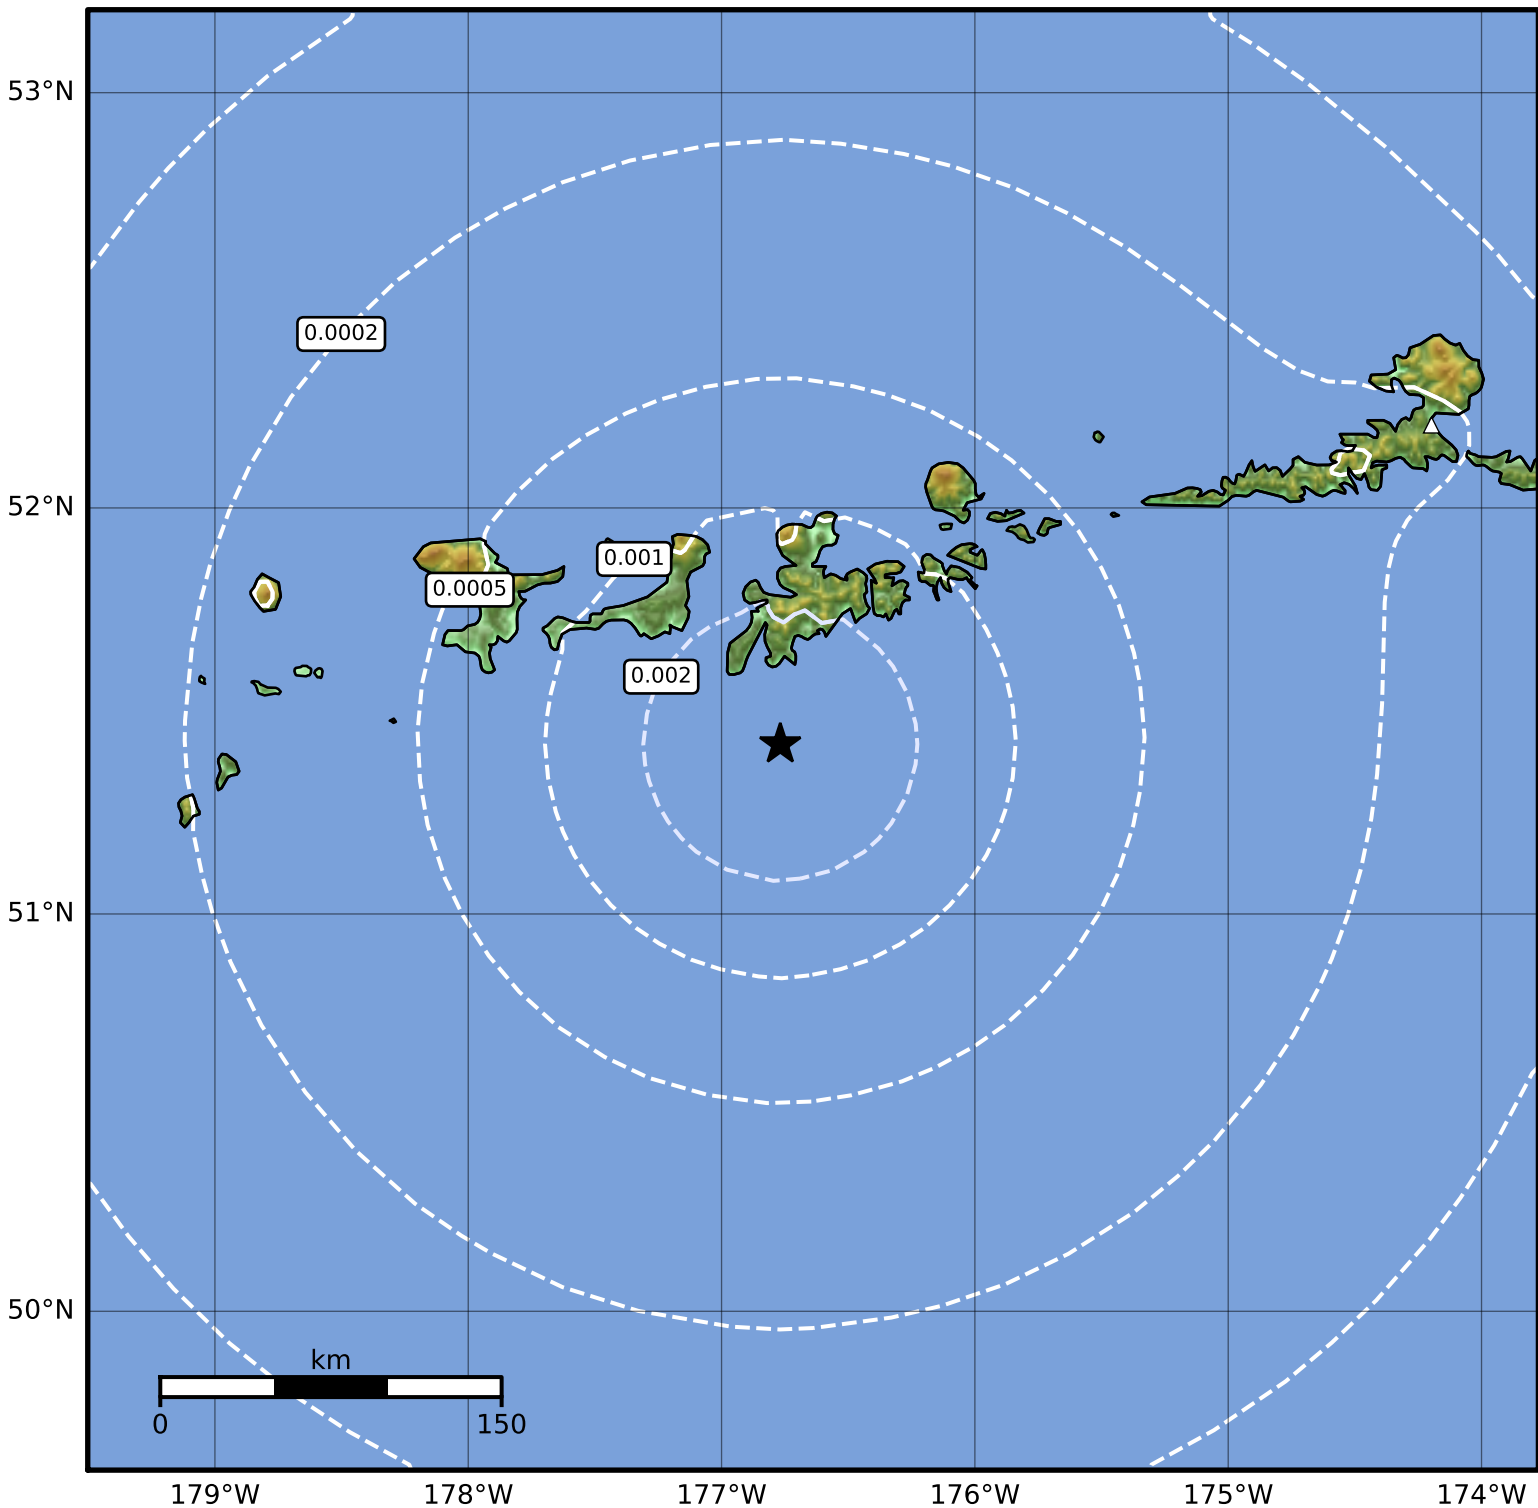

3.0 Second Peak Spectral Acceleration Map Alaska Earthquake Center
ShakeMap: 51 km (32 miles) S of Adak
Dec 23, 2023 06:42:45 UTC M3.8 N51.42 W176.77 Depth: 29.6km ID:ak023gei0m7

Scale based on Worden et al. (2012)

△ Seismic Instrument ○ Reported Intensity

★ Epicenter

Version 2: Processed 2023-12-23T16:38:35Z