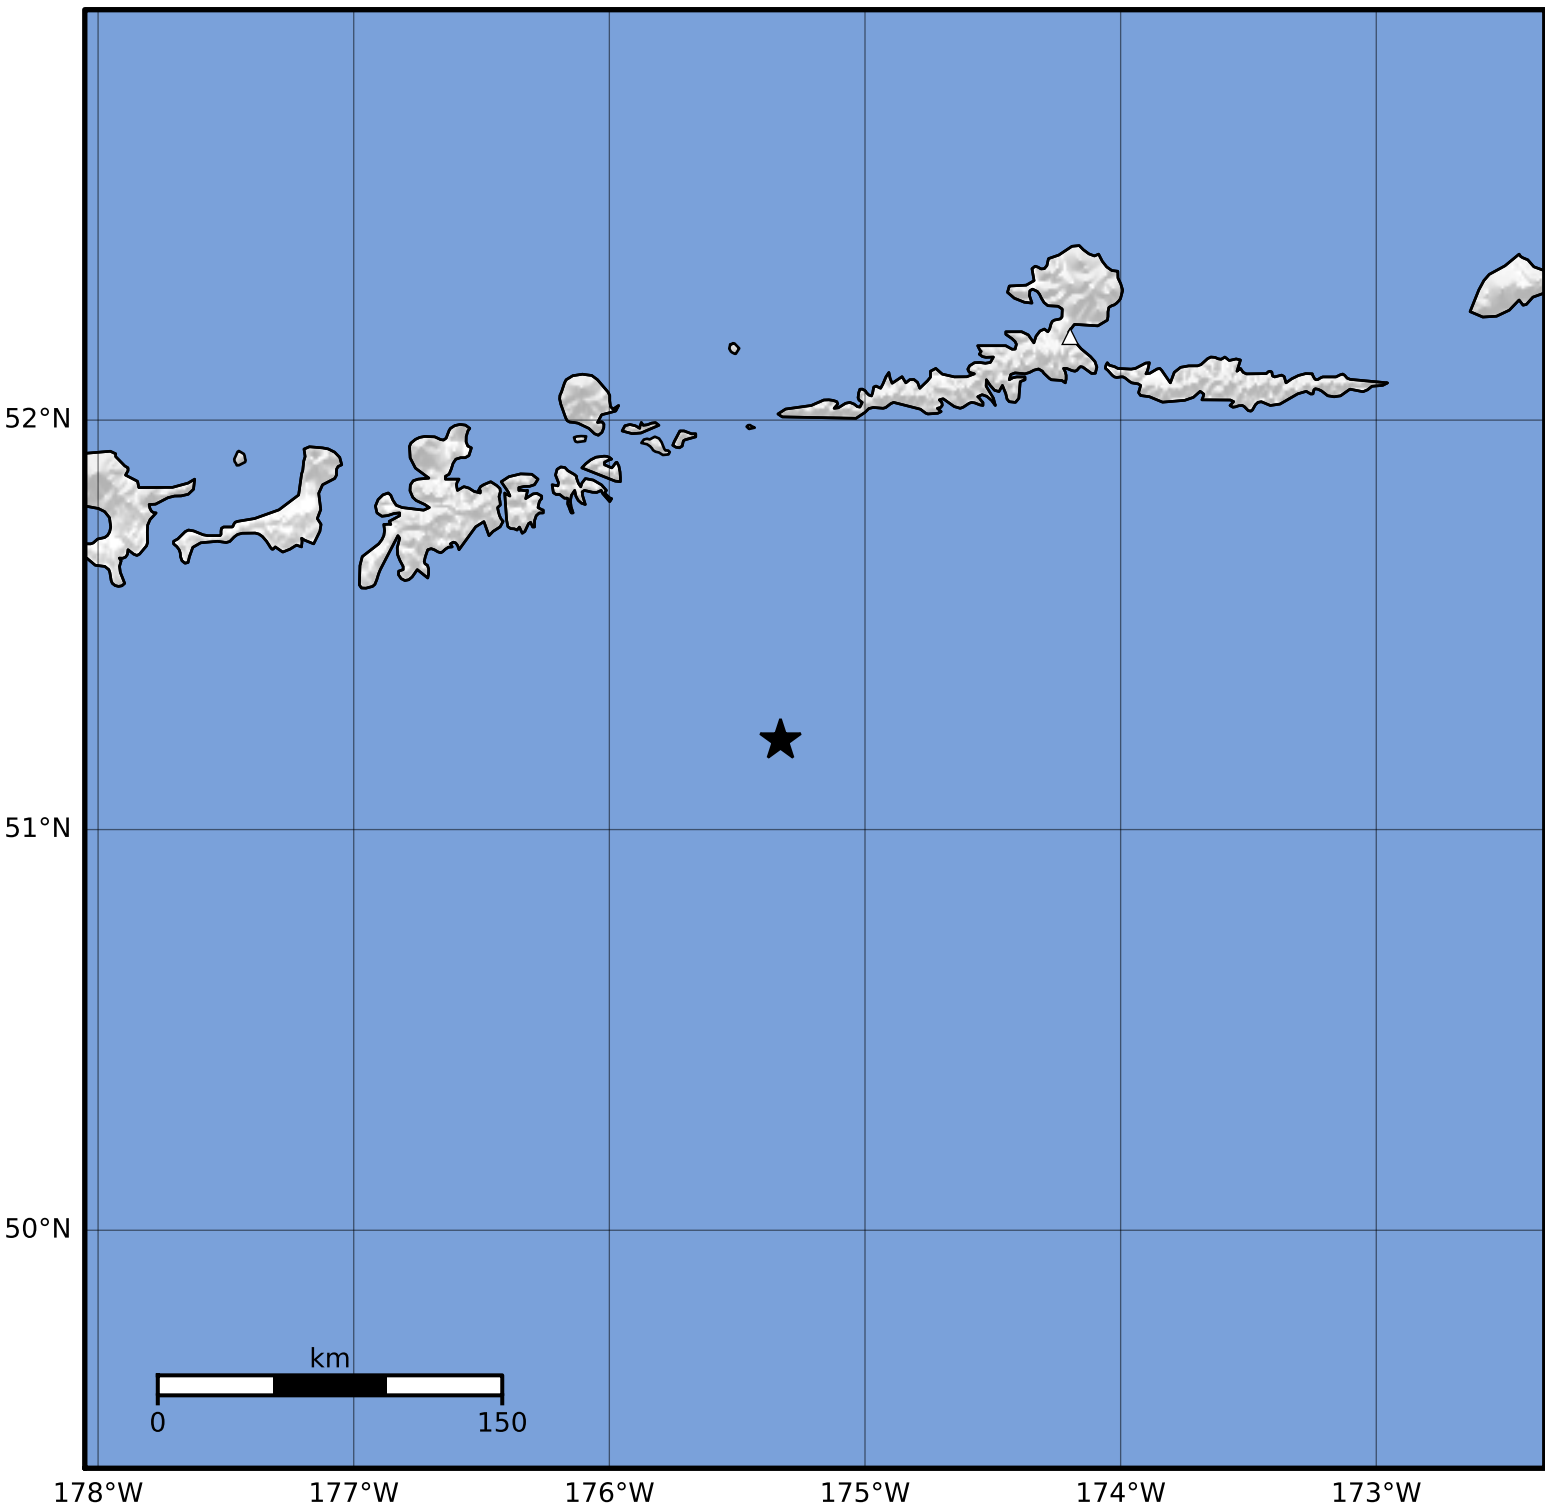

Macroseismic Intensity Map Alaska Earthquake Center
 ShakeMap: 117 km (73 miles) SE of Adak
 Dec 23, 2023 06:47:34 UTC M3.7 N51.22 W175.33 Depth: 30.4km ID:ak023geipn6y

SHAKING	Not felt	Weak	Light	Moderate	Strong	Very strong	Severe	Violent	Extreme
DAMAGE	None	None	None	Very light	Light	Moderate	Moderate/heavy	Heavy	Very heavy
PGA(%g)	<0.0464	0.297	2.76	6.2	11.5	21.5	40.1	74.7	>139
PGV(cm/s)	<0.0215	0.135	1.41	4.65	9.64	20	41.4	85.8	>178
INTENSITY	I	II-III	IV	V	VI	VII	VIII	IX	X+

Scale based on Worden et al. (2012)

Version 2: Processed 2023-12-23T16:43:01Z

△ Seismic Instrument ○ Reported Intensity

★ Epicenter