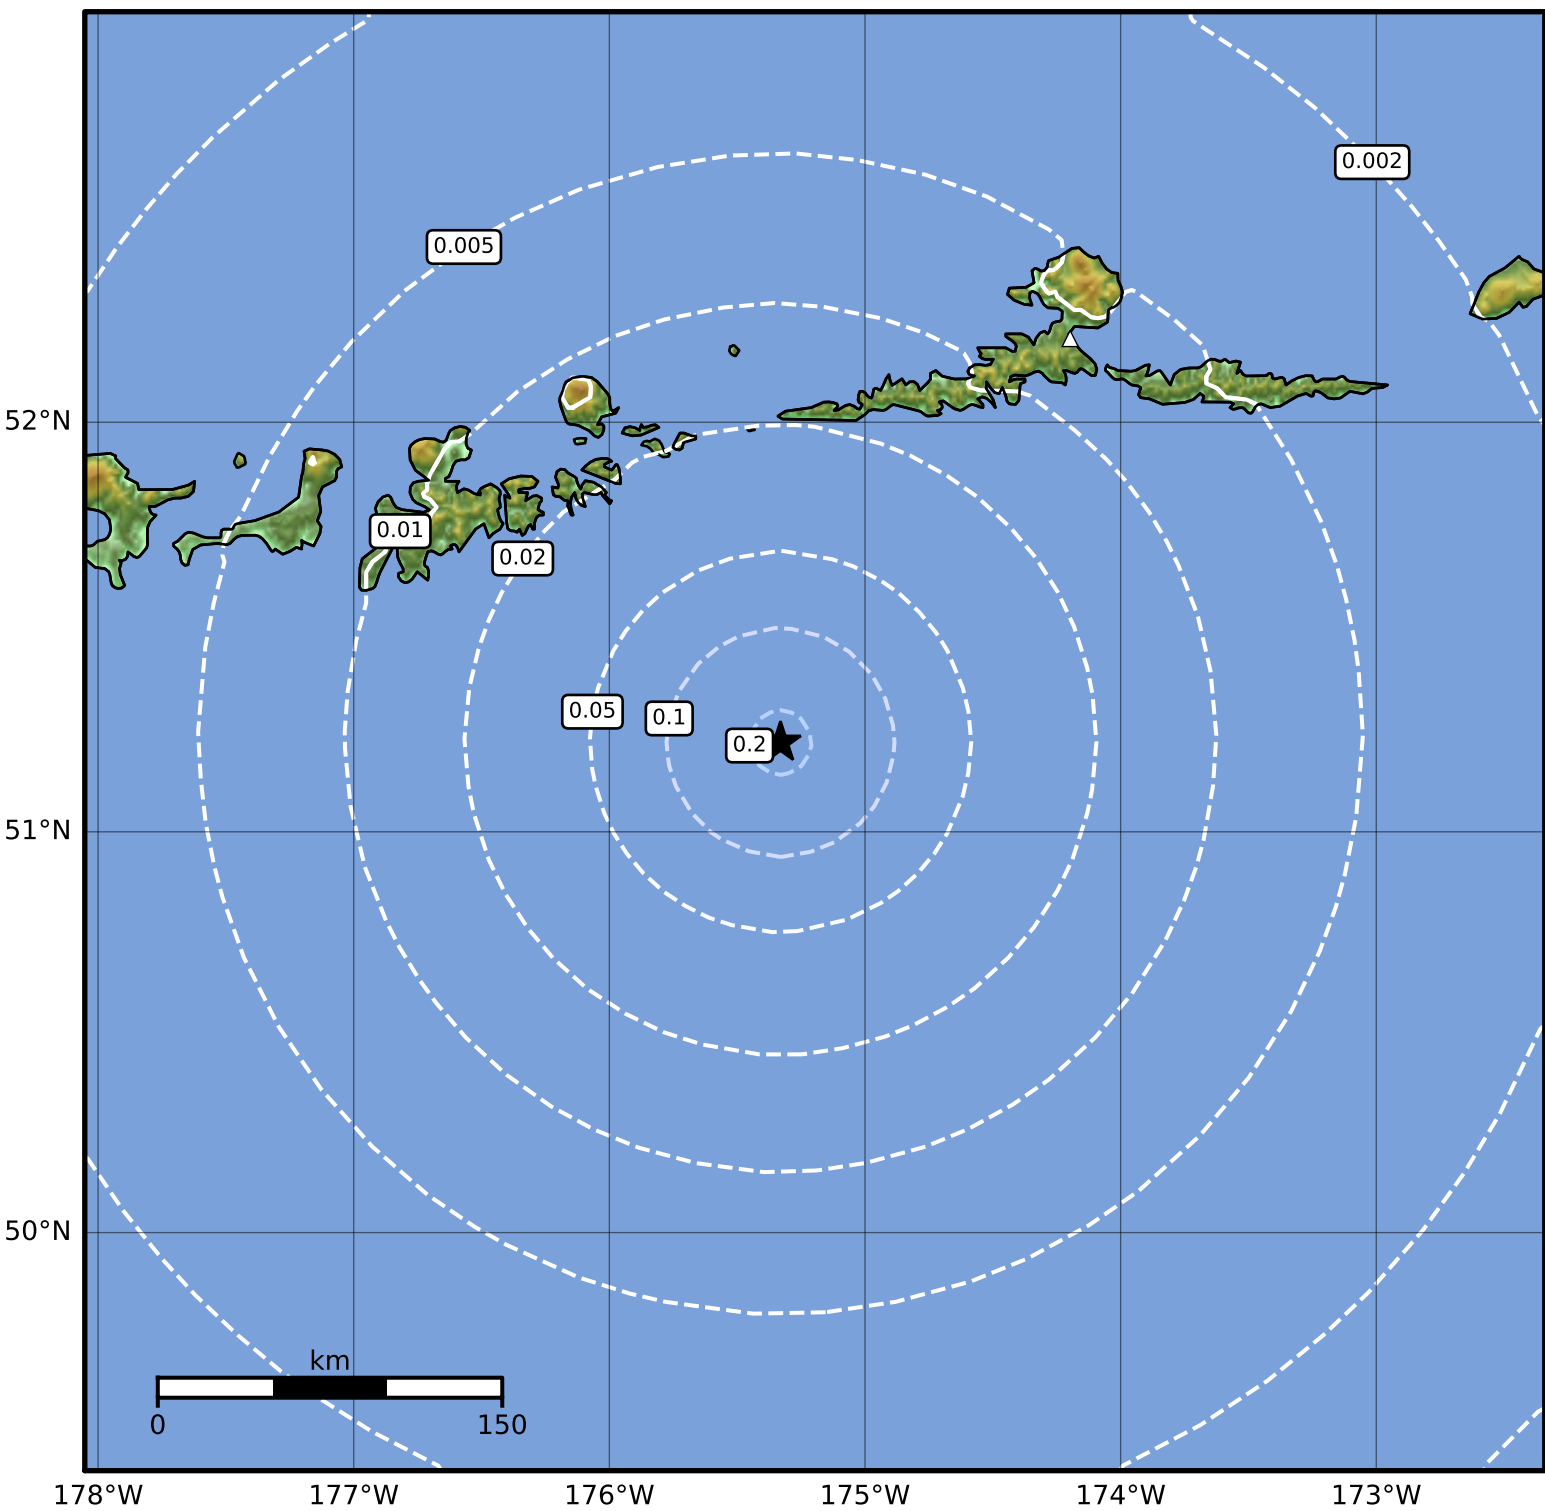

Peak Ground Acceleration Map Alaska Earthquake Center
 ShakeMap: 117 km (73 miles) SE of Adak
 Dec 23, 2023 06:47:34 UTC M3.7 N51.22 W175.33 Depth: 30.4km ID:ak023geipn6y

PGA (%g)	0.1	0.2	0.5	1	2	5	10	20	50	100	200

Scale based on Worden et al. (2012)

Version 2: Processed 2023-12-23T16:43:01Z

△ Seismic Instrument ○ Reported Intensity ★ Epicenter