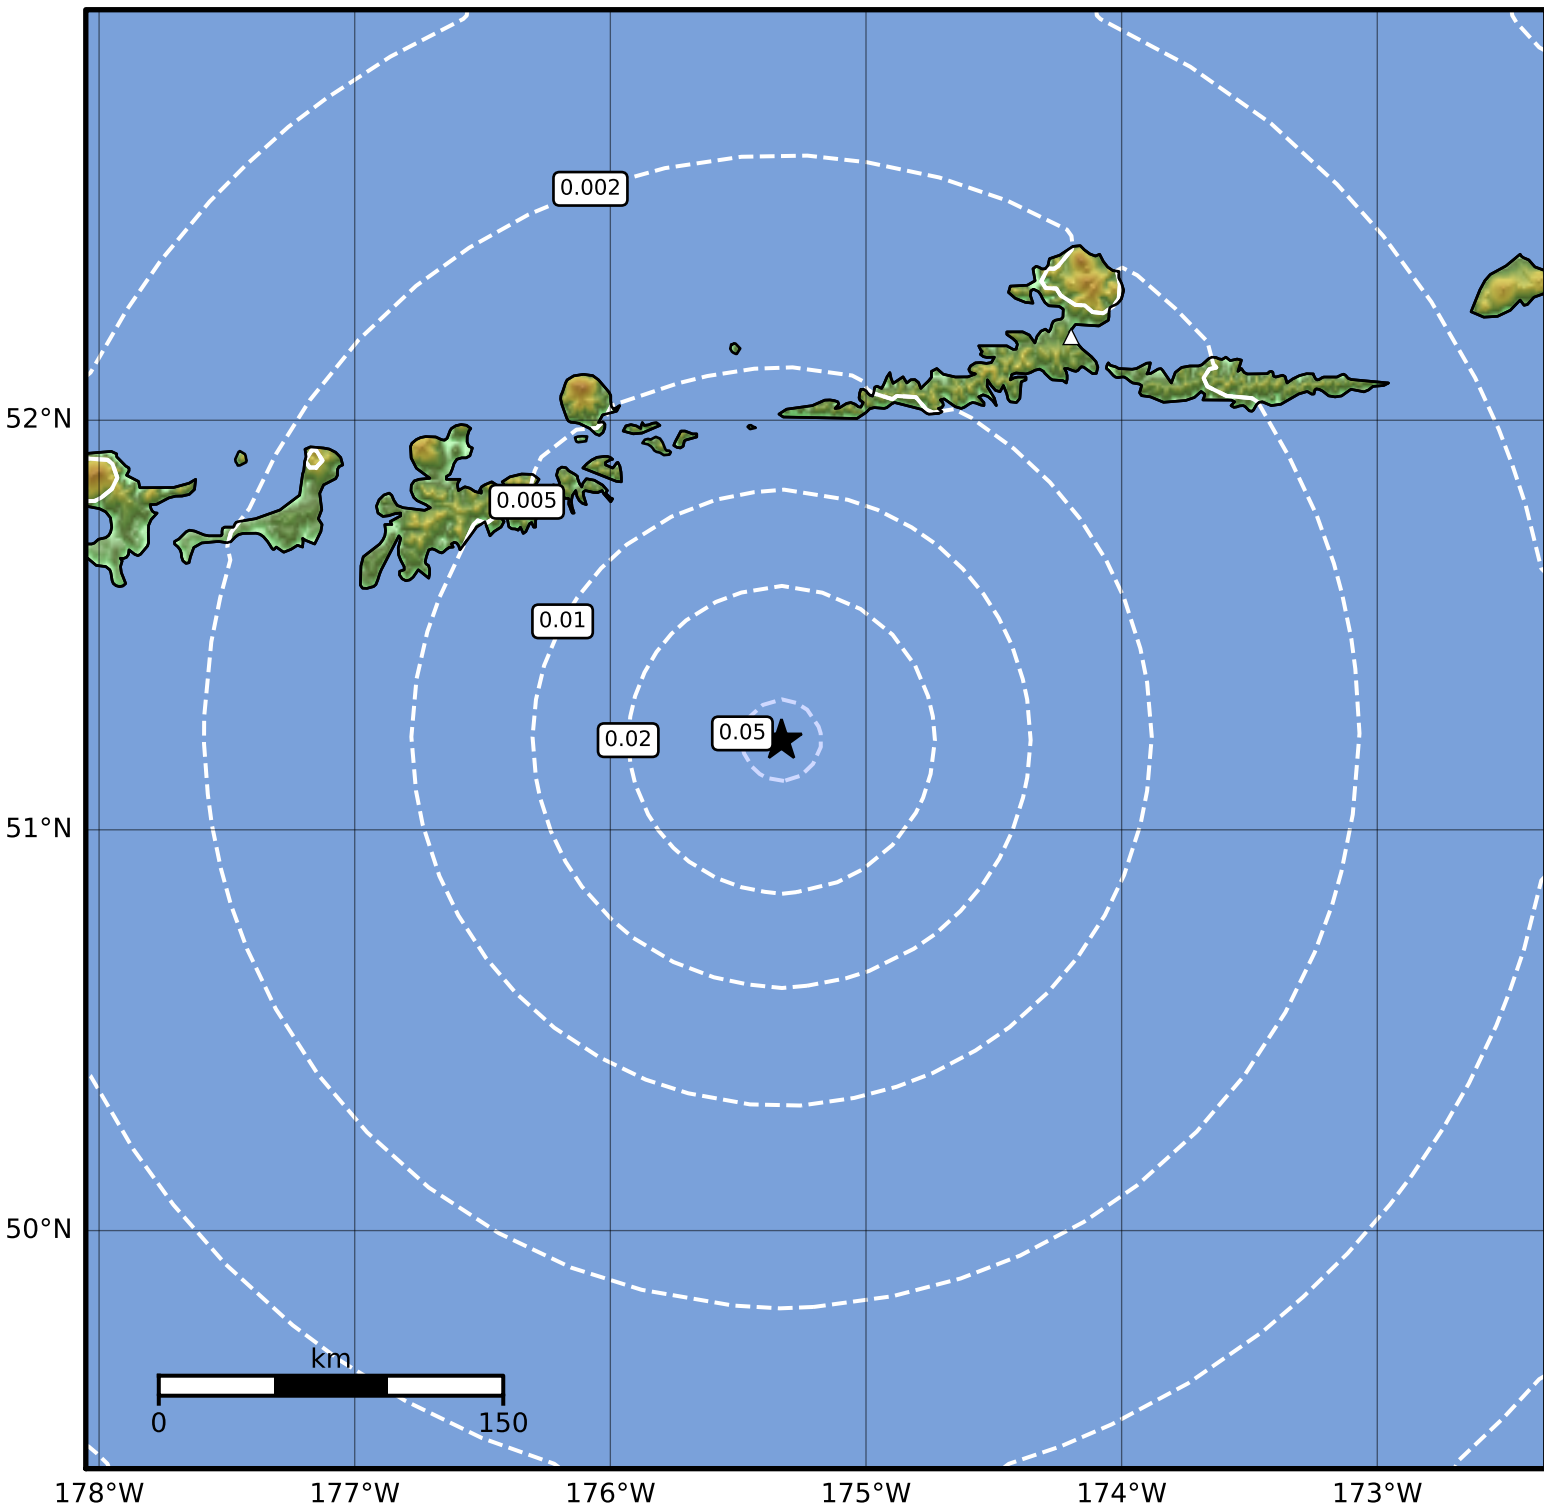

Peak Ground Velocity Map Alaska Earthquake Center  
ShakeMap: 117 km (73 miles) SE of Adak  
Dec 23, 2023 06:47:34 UTC M3.7 N51.22 W175.33 Depth: 30.4km ID:ak023geipn6y

PGV (cm/s)	0.1	0.2	0.5	1	2	5	10	20	50	100	200
------------	-----	-----	-----	---	---	---	----	----	----	-----	-----

Scale based on Worden et al. (2012)

Version 2: Processed 2023-12-23T16:43:01Z

△ Seismic Instrument ○ Reported Intensity

★ Epicenter