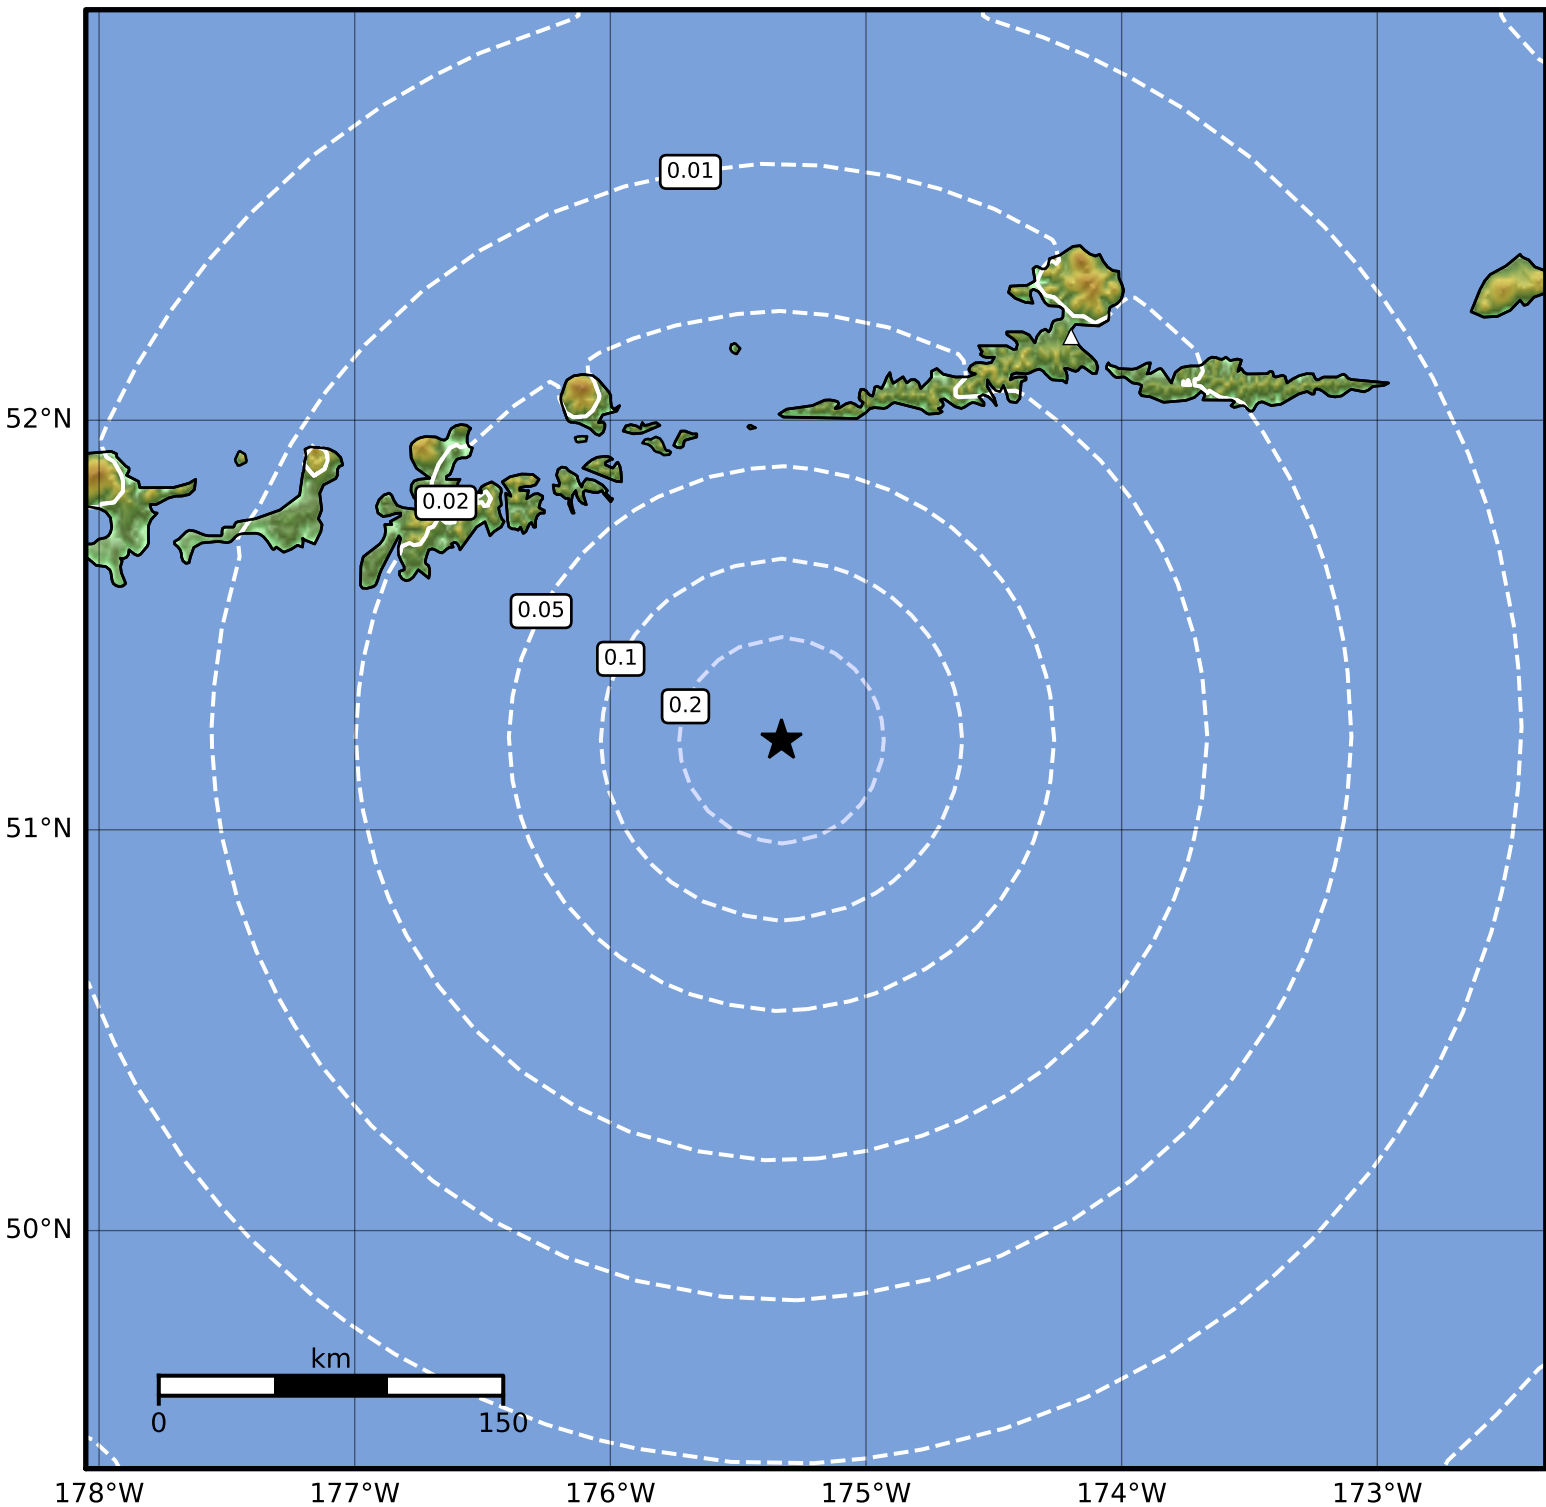

0.3 Second Peak Spectral Acceleration Map Alaska Earthquake Center  
 ShakeMap: 117 km (73 miles) SE of Adak  
 Dec 23, 2023 06:47:34 UTC M3.7 N51.22 W175.33 Depth: 30.4km ID:ak023geipn6y

SA(0.3) (%g)	0.1	0.2	0.5	1	2	5	10	20	50	100	200
--------------	-----	-----	-----	---	---	---	----	----	----	-----	-----

Scale based on Worden et al. (2012)

Version 2: Processed 2023-12-23T16:43:01Z

△ Seismic Instrument ○ Reported Intensity

★ Epicenter